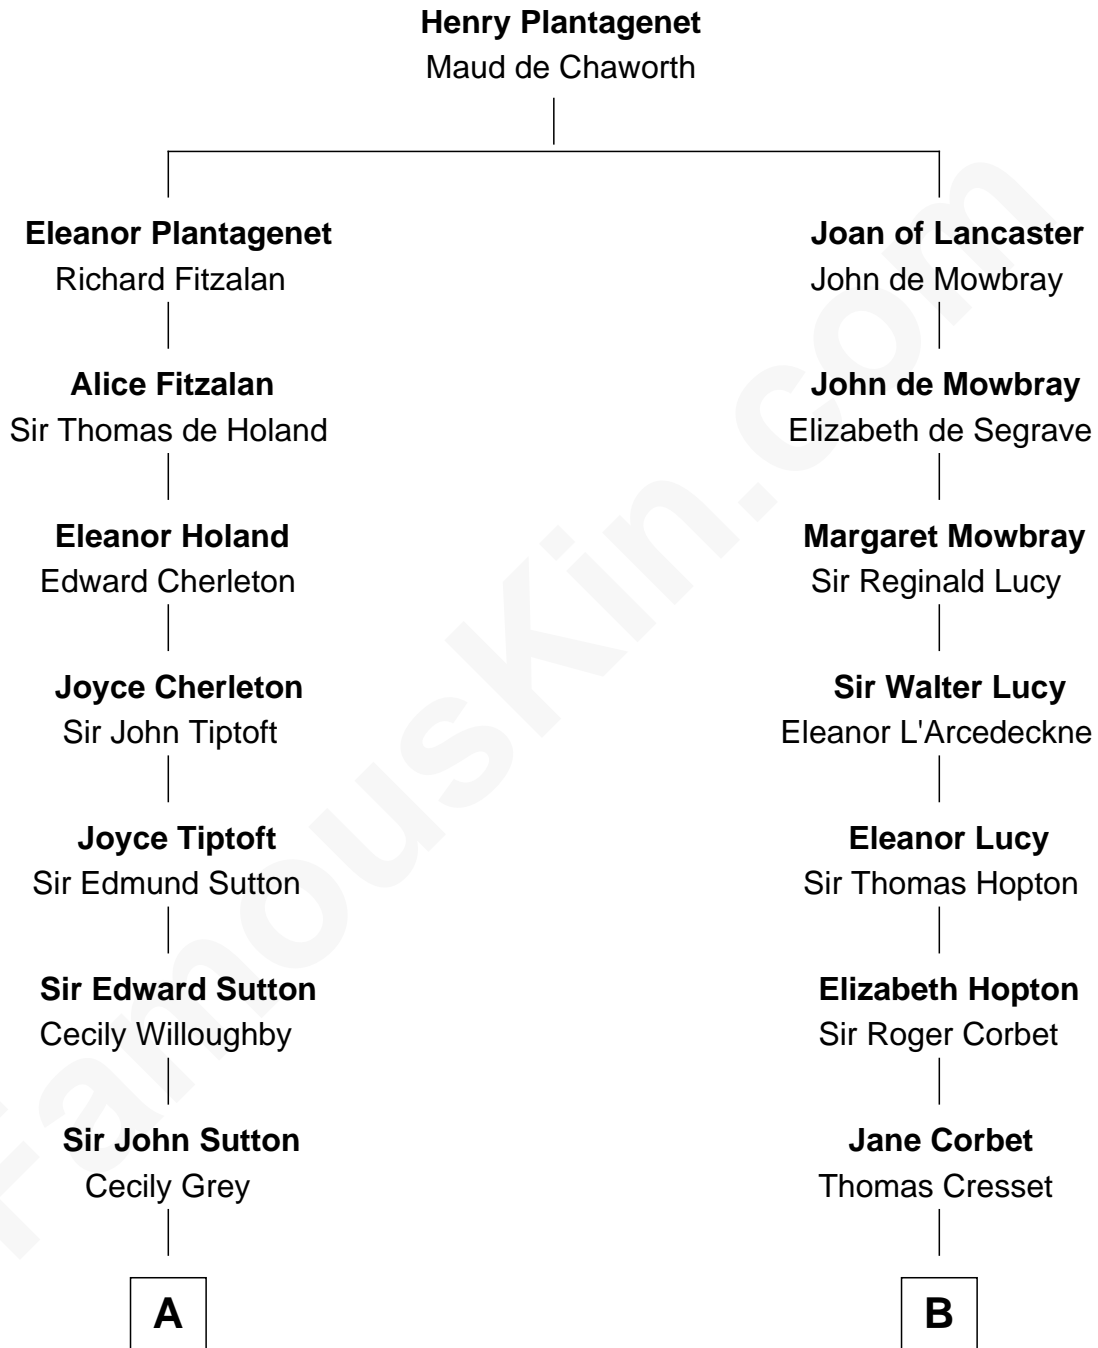

FamousKin.com

Relationship Chart of

Gov. Thomas Dudley

(1576 - 1653) Great Migration Immigrant 1630

9th cousin 2 times removed of

Richard More

(c1614 - c1696) Mayflower passenger 1620

MAYFLOWER

A

Sir Henry Dudley

----- Ashton

| Probable

Roger Dudley

Susanna Thorne

Gov. Thomas Dudley

Great Migration Immigrant 1630