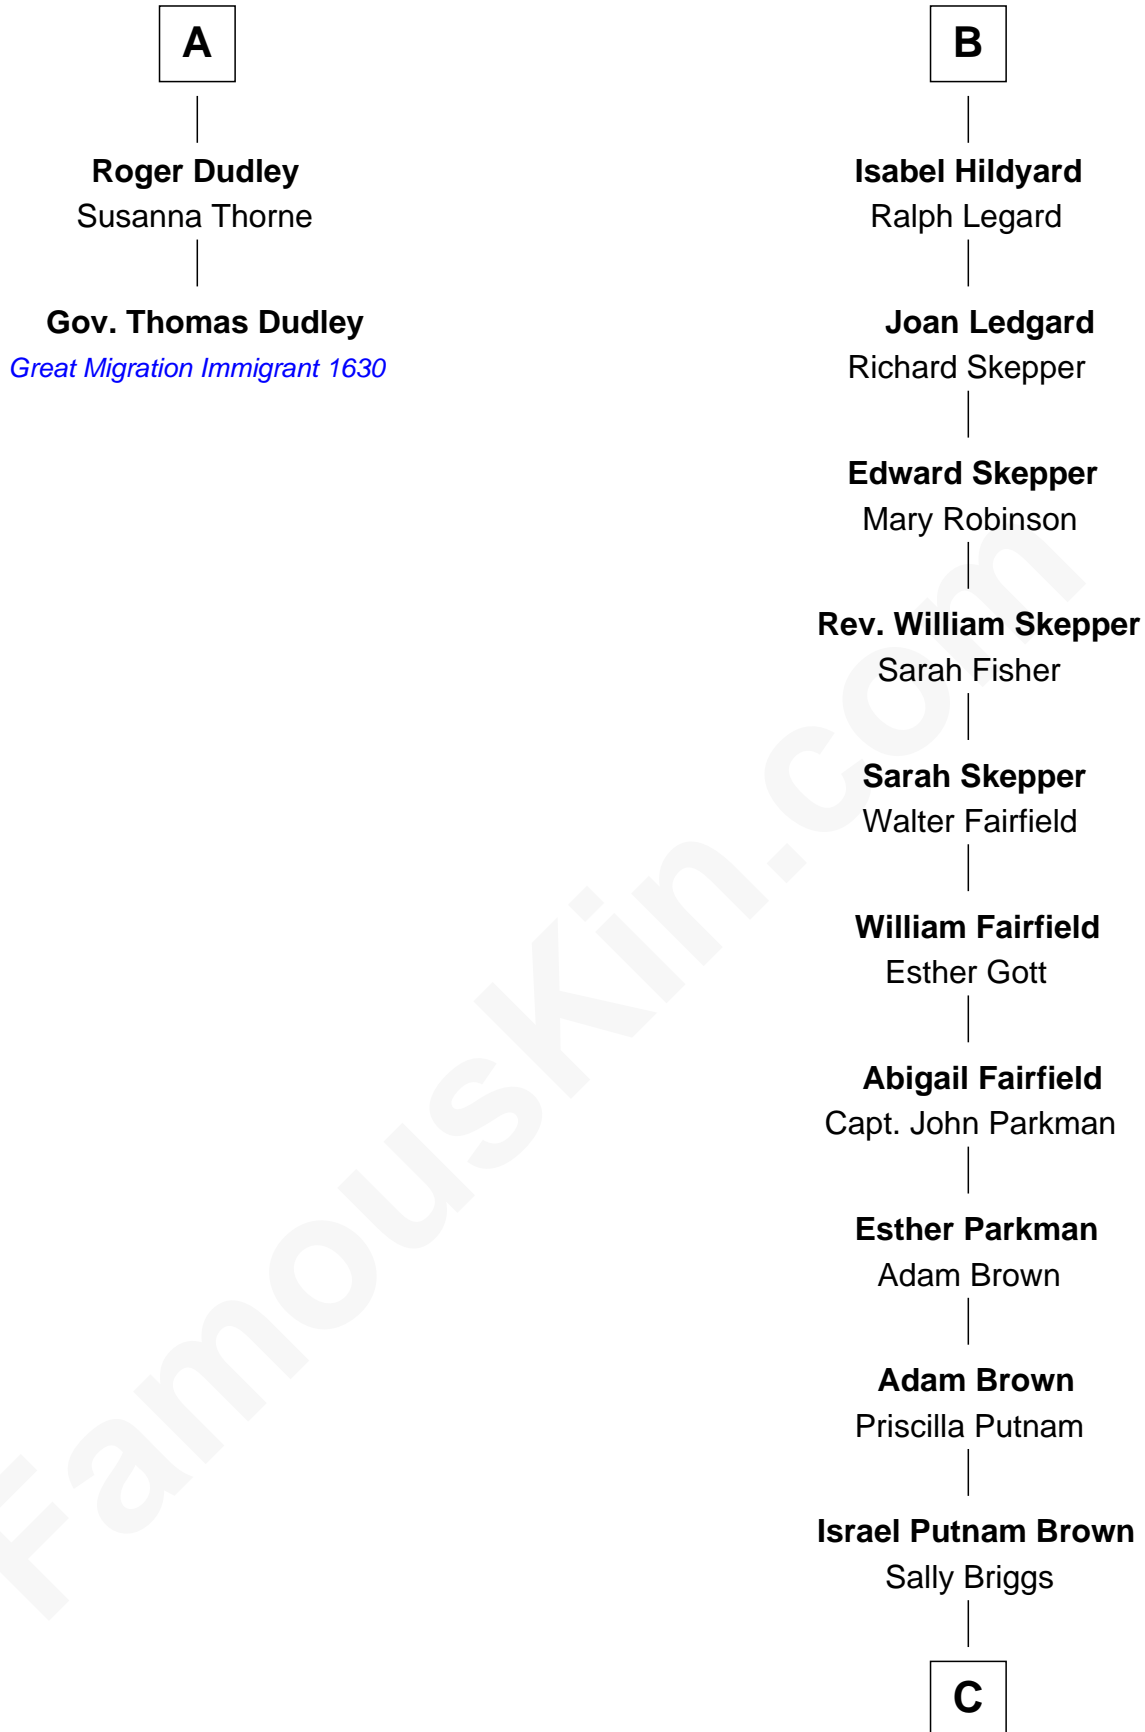

FamousKin.com

Relationship Chart of

Gov. Thomas Dudley

(1576 - 1653) Great Migration Immigrant 1630

8th cousin 12 times removed of

Calvin Coolidge
30th U.S. President

Edward III, King of England
Philippa of Hainault

C

—
Sally Briggs Brown

Israel Chase Brewer

—
Sarah Almeda Brewer

Calvin Galusha Coolidge

—
Col. John Calvin Coolidge

Victoria Josephine Moor

—
Calvin Coolidge

30th U.S. President

FamousKin.com