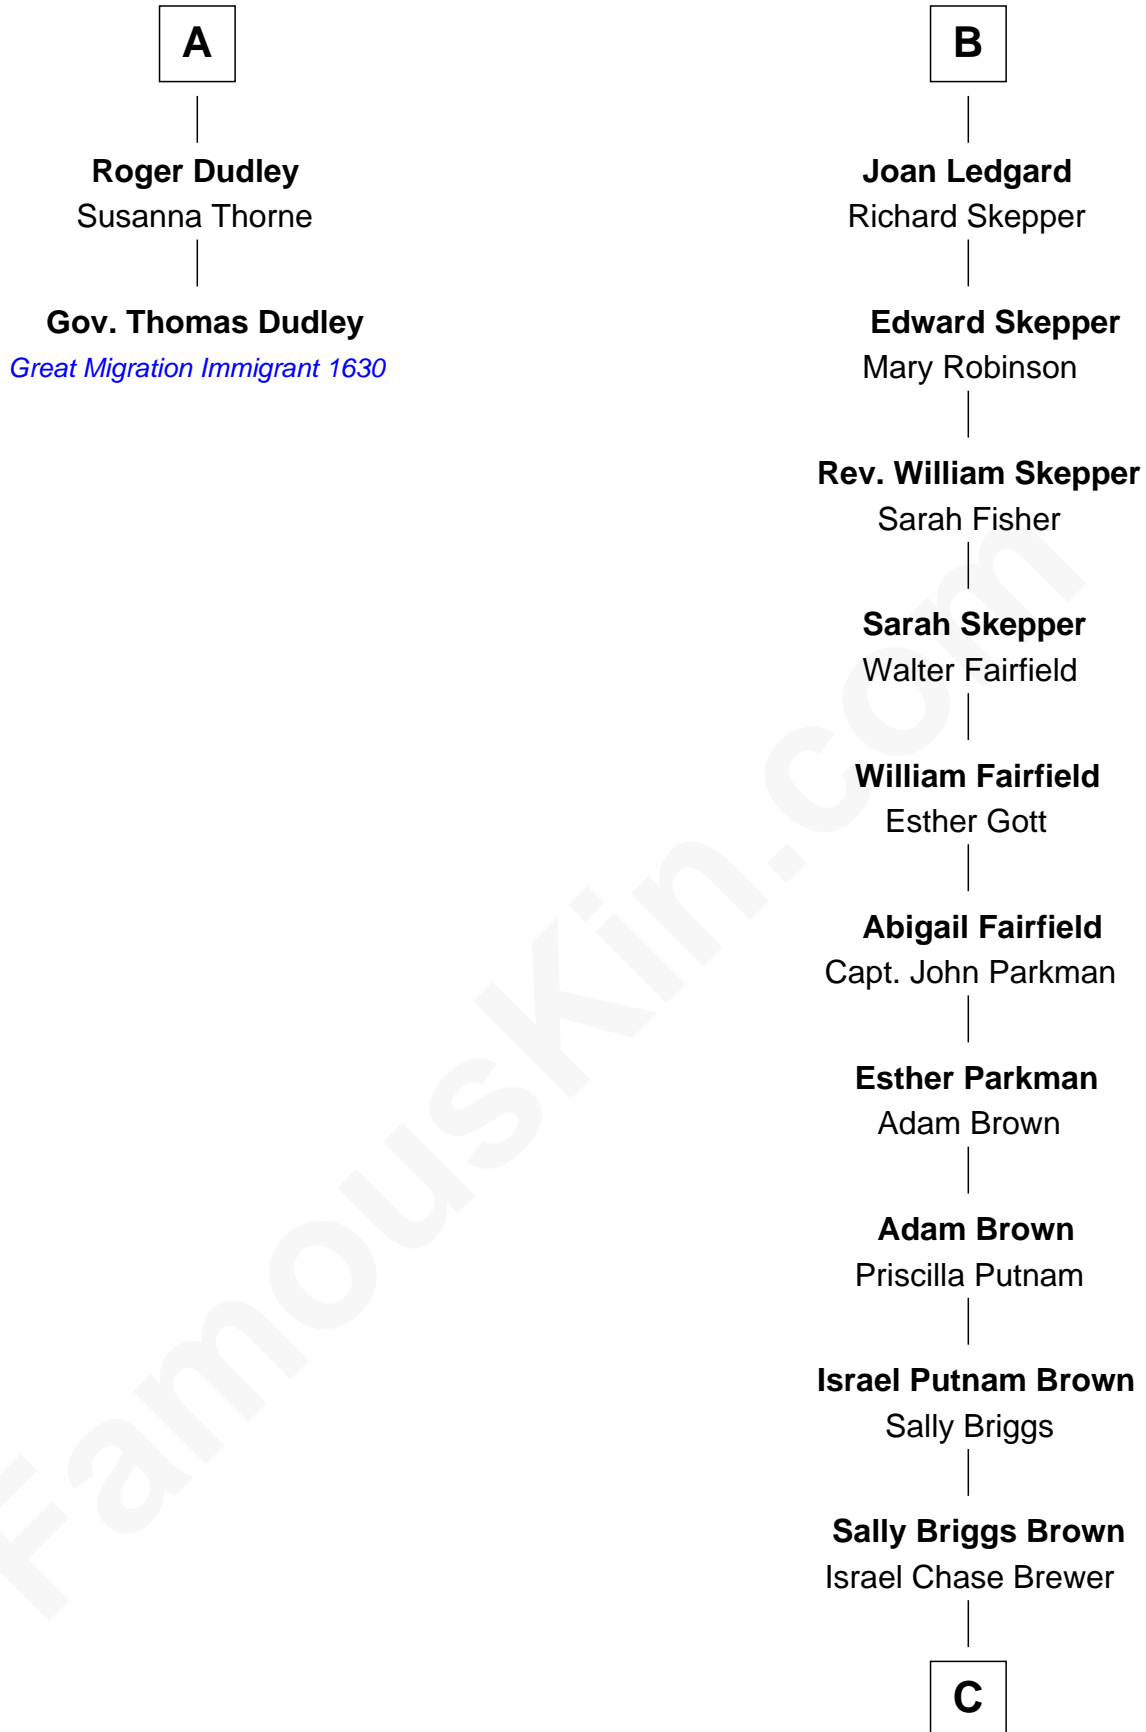

## Relationship Chart of

### Gov. Thomas Dudley

(1576 - 1653) Great Migration Immigrant 1630

8th cousin 11 times removed of

**Calvin Coolidge**  
30th U.S. President

**Sir Ralph de Neville**

Alice de Audley

**C**

**Sarah Almeda Brewer**  
Calvin Galusha Coolidge

**Col. John Calvin Coolidge**  
Victoria Josephine Moor

**Calvin Coolidge**  
*30th U.S. President*

FamousKin.com