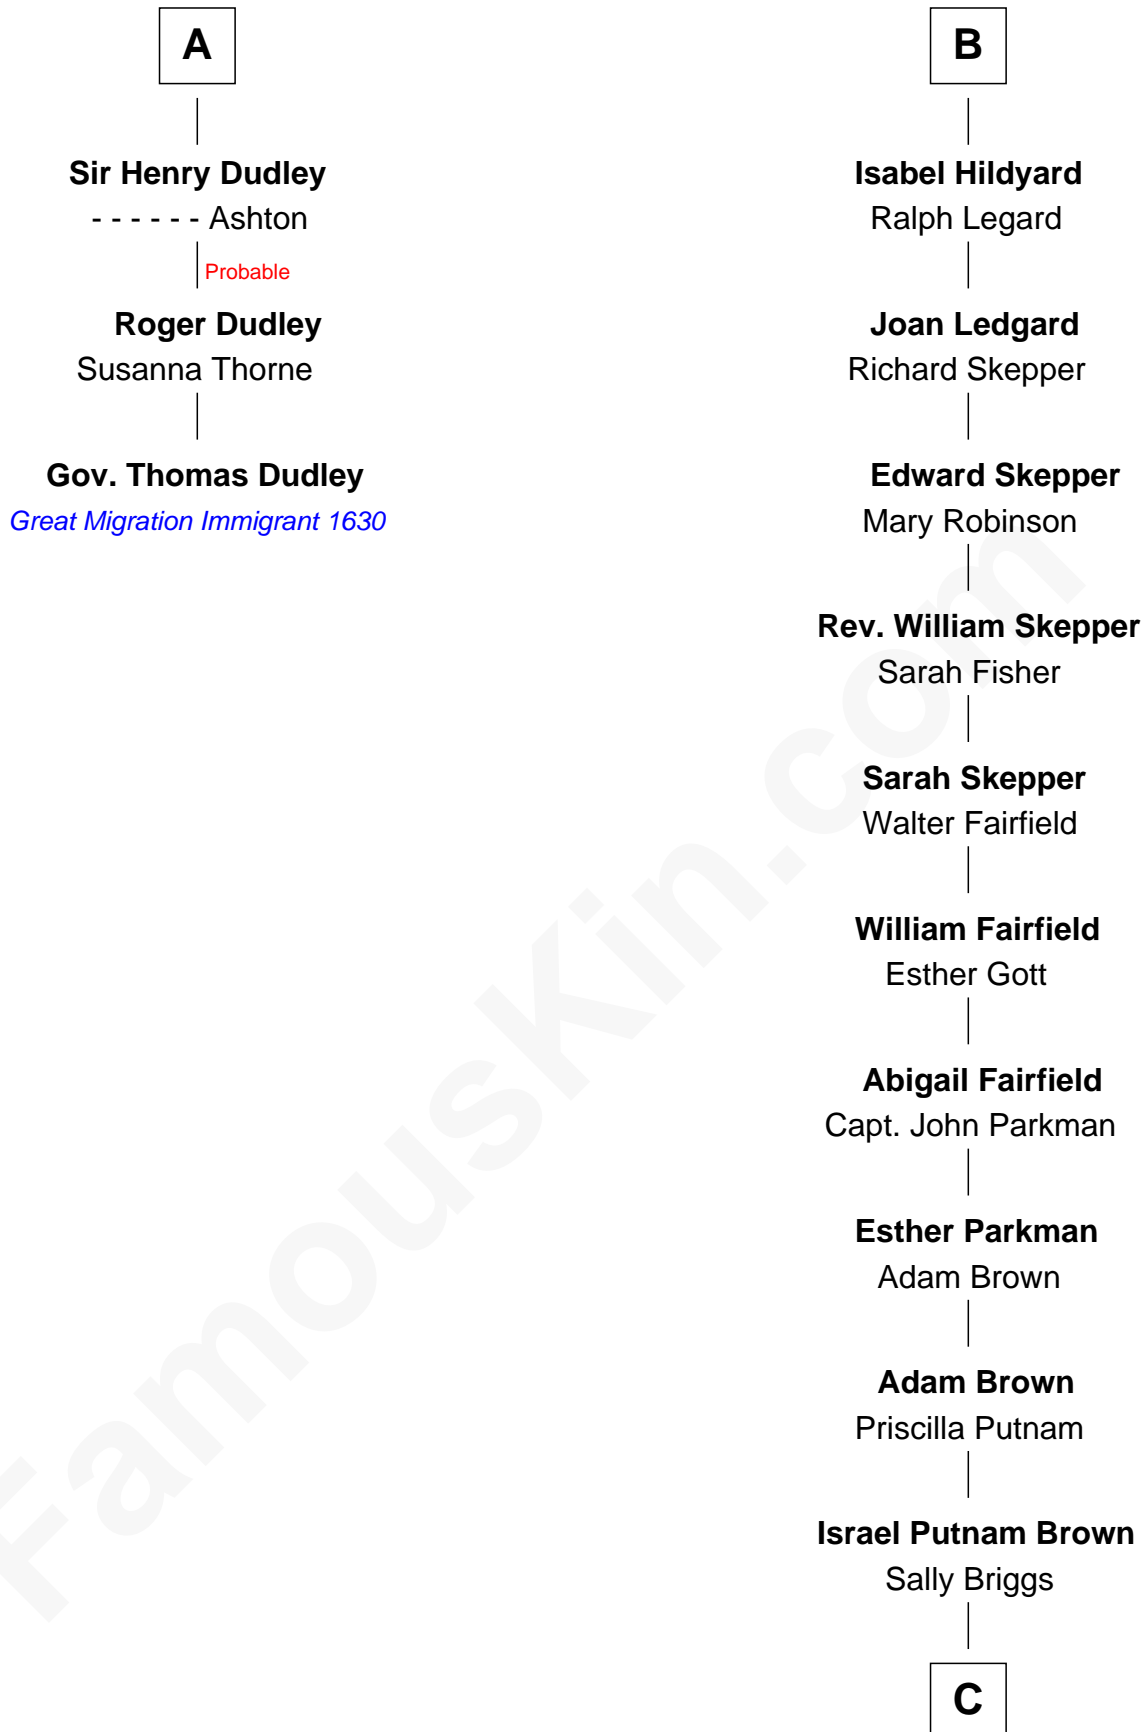

FamousKin.com

Relationship Chart of

Gov. Thomas Dudley

(1576 - 1653) Great Migration Immigrant 1630

9th cousin 11 times removed of

Calvin Coolidge
30th U.S. President

Henry Plantagenet
Maud de Chaworth

Eleanor Plantagenet
Richard Fitzalan

Alice Fitzalan
Sir Thomas de Holand

Eleanor Holand
Edward Cherleton

Joyce Cherleton
Sir John Tiptoft

Joyce Tiptoft
Sir Edmund Sutton

Sir Edward Sutton
Cecily Willoughby

Sir John Sutton
Cecily Grey

A

Mary Plantagenet
Henry de Percy

Sir Henry Percy
Margaret de Neville

Sir Henry Percy
Elizabeth Mortimer

Elizabeth Percy
Sir John Clifford

Mary Clifford
Sir Philip Wentworth

Elizabeth Wentworth
Sir Martin de la See

Joan de la See
Sir Piers Hildyard

B

C

Sally Briggs Brown

Israel Chase Brewer

Sarah Almeda Brewer

Calvin Galusha Coolidge

Col. John Calvin Coolidge

Victoria Josephine Moor