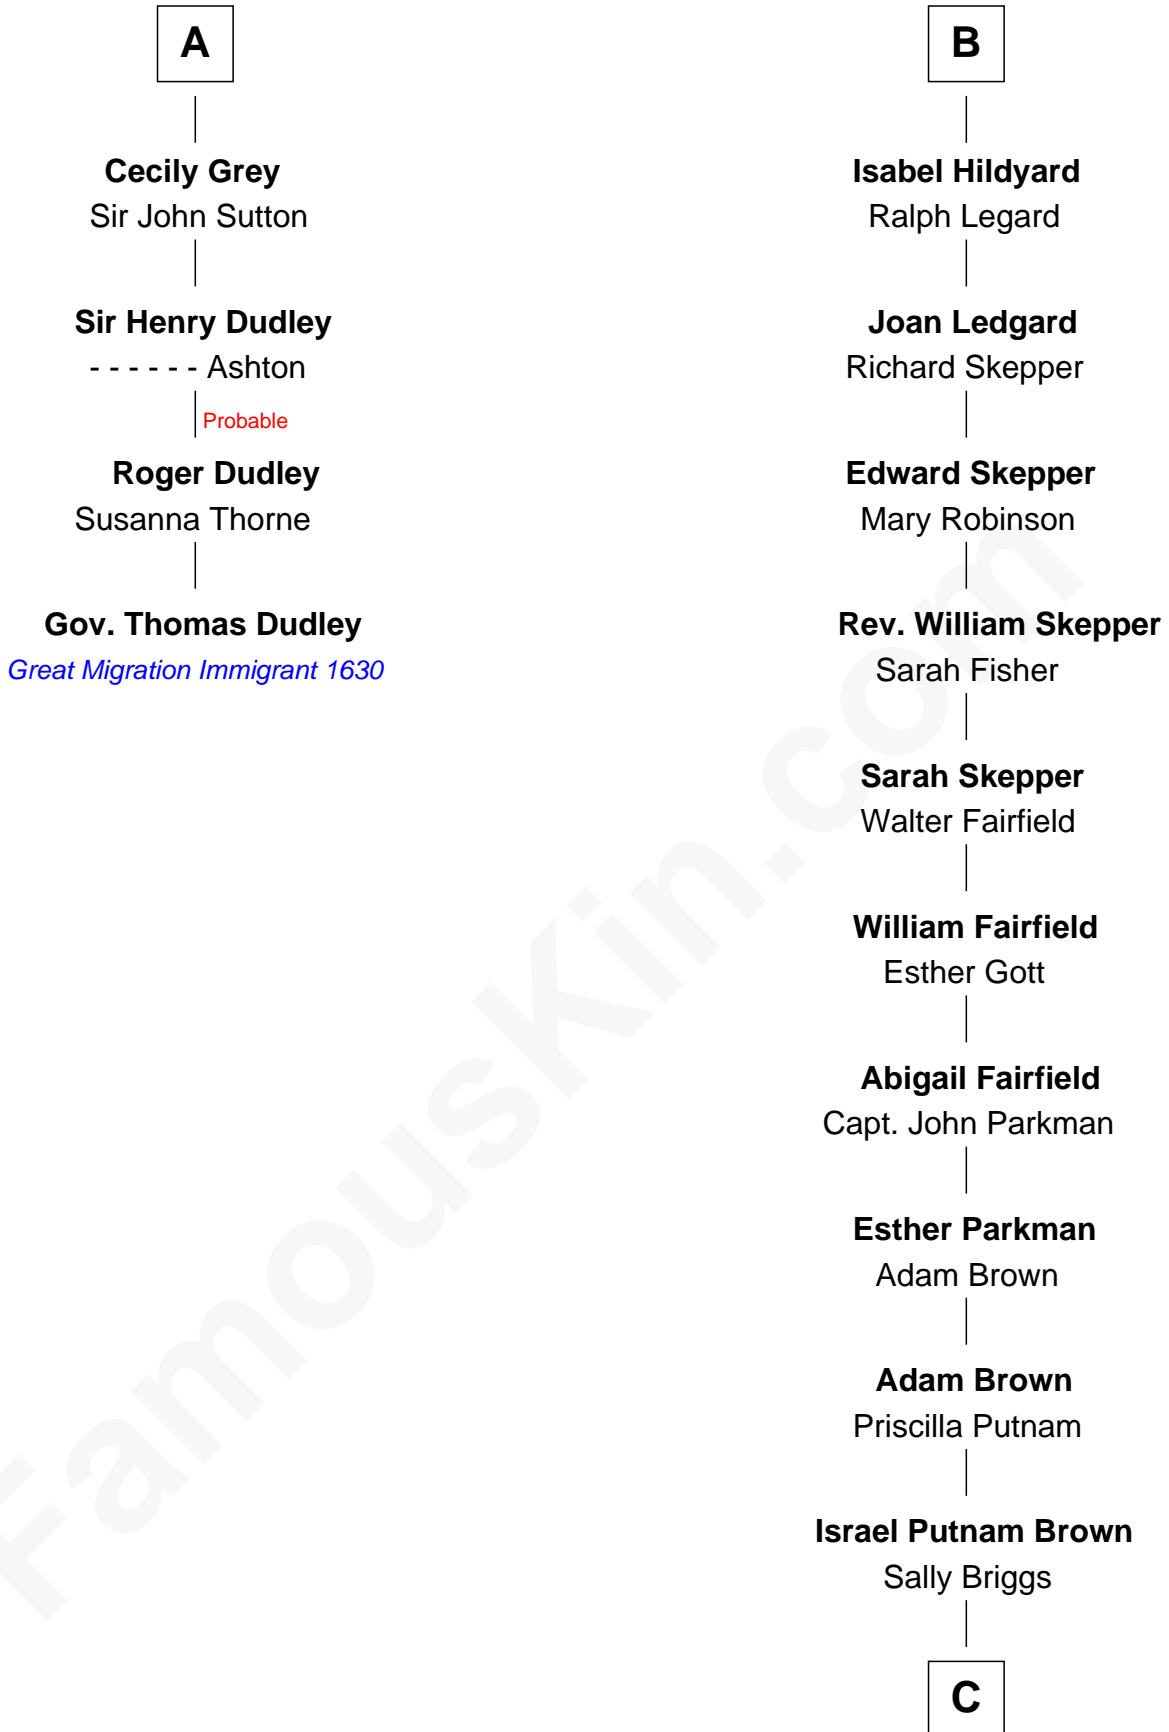

FamousKin.com

Relationship Chart of

Gov. Thomas Dudley

(1576 - 1653) Great Migration Immigrant 1630

10th cousin 10 times removed of

Calvin Coolidge
30th U.S. President

Bartholomew de Badlesmere

Margaret de Clare

William Bonville

Elizabeth Harington

William Bonville

Katherine Neville

Cecily Bonville

Thomas Grey

A

Margaret de Badlesmere

Sir John de Tivetot

Sir Robert de Tivetot

Margaret Deincourt

Elizabeth de Tivetot

Sir Philip le Despencer

Margery Despencer

Sir Roger Wentworth

Sir Philip Wentworth

Mary Clifford

Elizabeth Wentworth

Sir Martin de la See

Joan de la See

Sir Piers Hildyard

B

C

|
Sally Briggs Brown