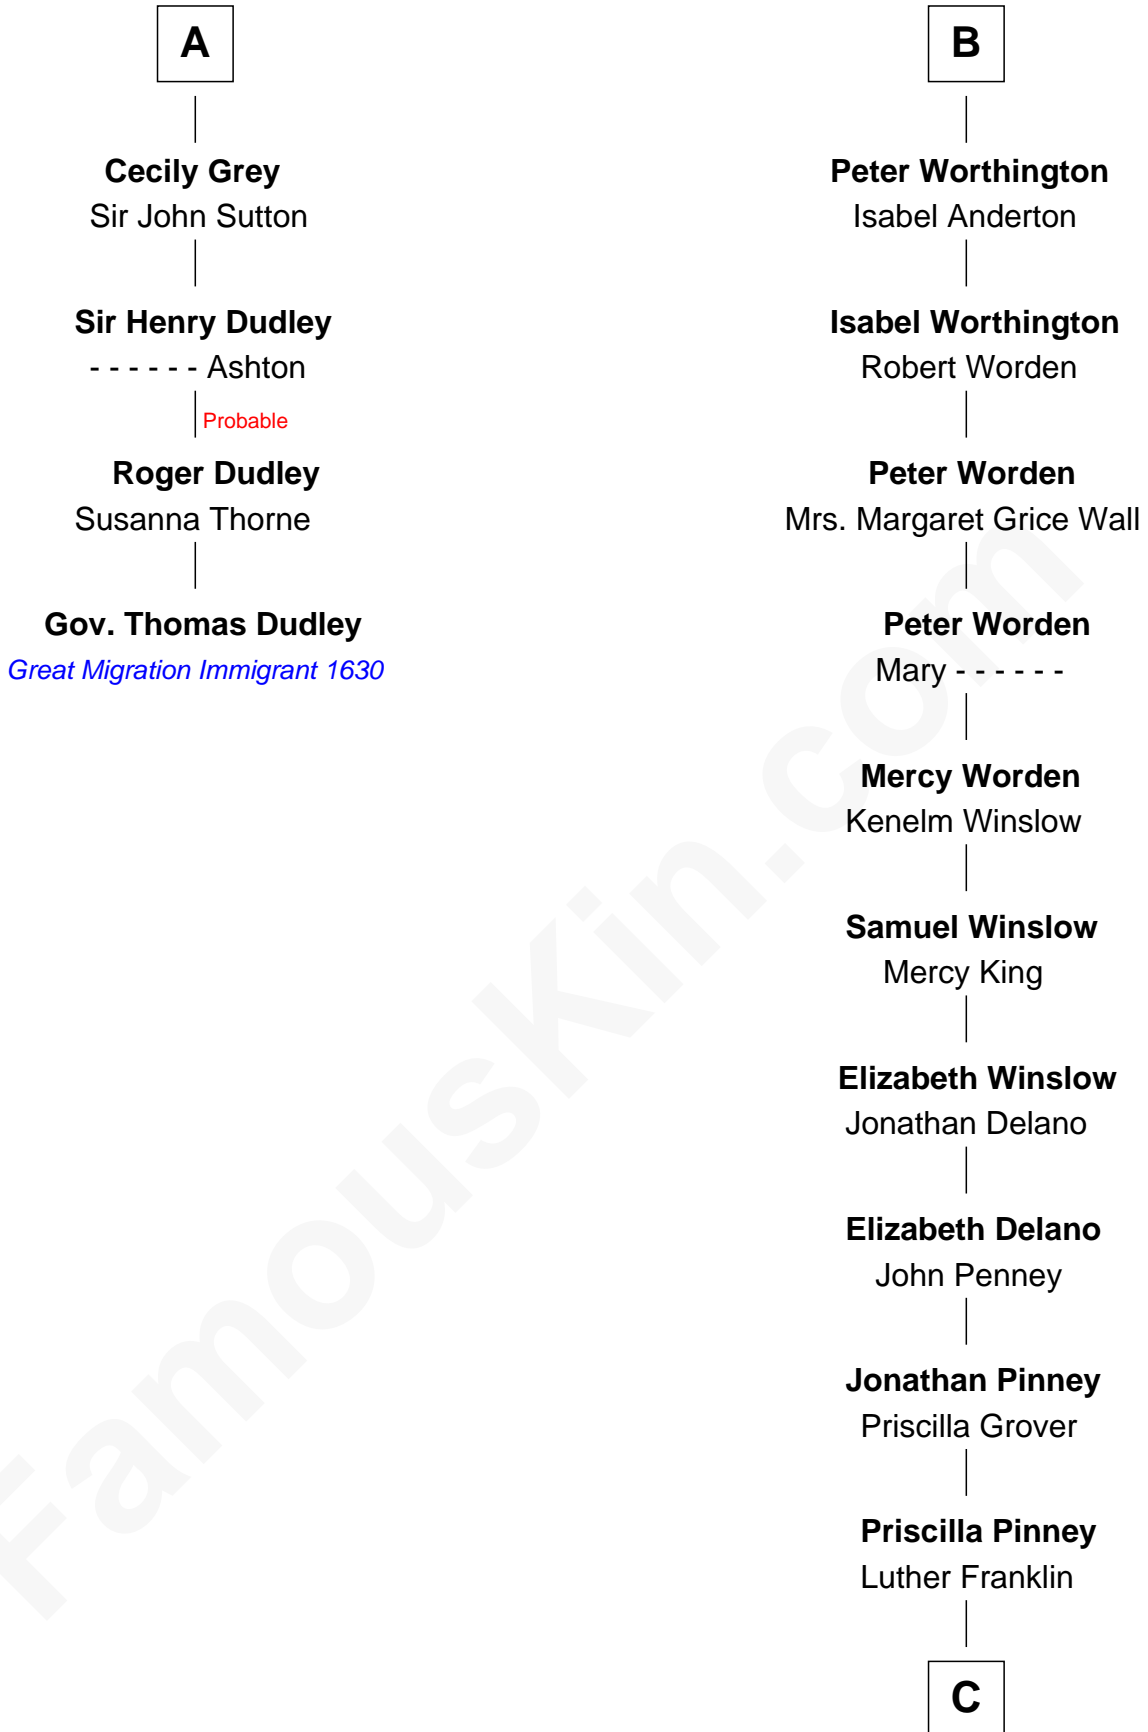

FamousKin.com

Relationship Chart of

Gov. Thomas Dudley

(1576 - 1653) Great Migration Immigrant 1630

10th cousin 9 times removed of

Calvin Coolidge
30th U.S. President

Sir John de Harington

Joan - - - - -

Sir Robert de Harington

Elizabeth de Multon

Sir John Harington

- - - - -

Sir Robert Harington

Isabel Loring

Sir William Harington

Margaret Hill

Katherine Banastre

Sir Nicholas Harington

Isabel English

Agnes Harington

Richard Sherburne

Richard Sherburne

Alice Hamerton

Agnes Sherburne

Henry Rushton

Nicholas Rushton

Margaret Radcliffe

Agnes Rushton

Richard Worthington

B

C

Abigail Pinney Franklin