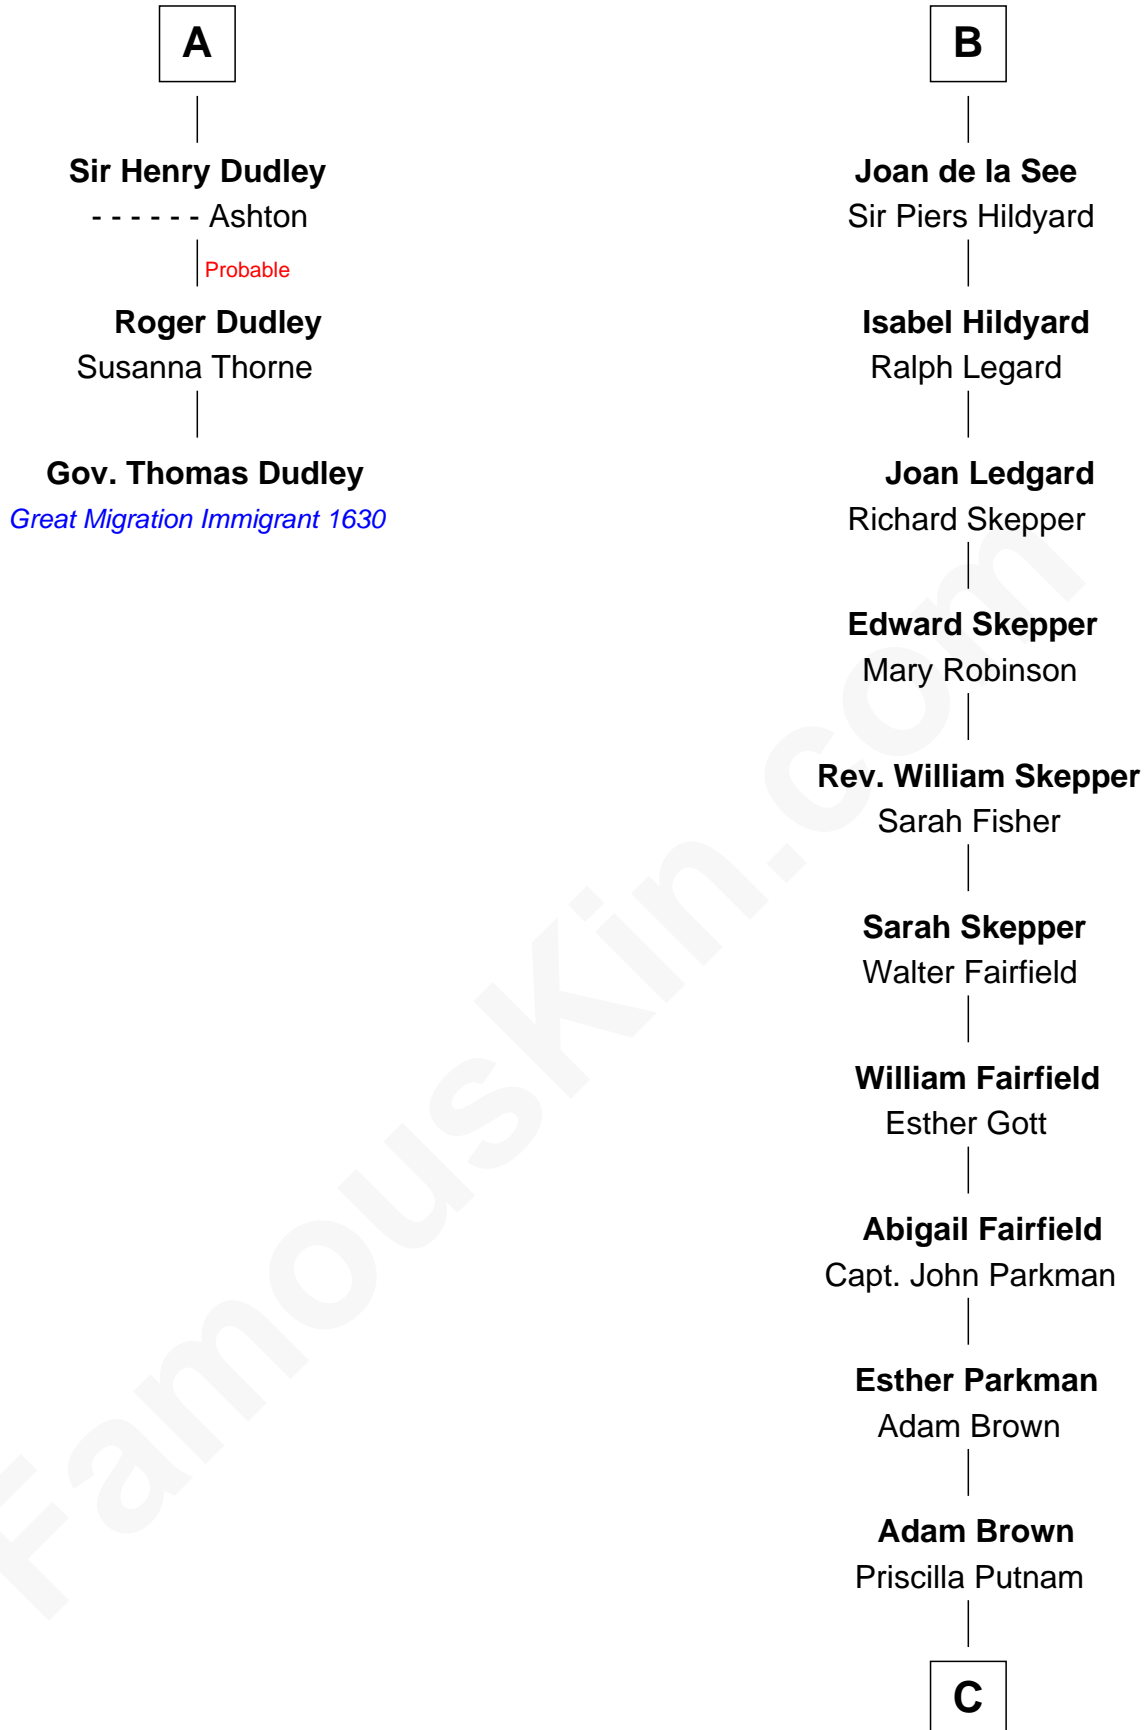

FamousKin.com

Relationship Chart of

Gov. Thomas Dudley

(1576 - 1653) Great Migration Immigrant 1630

9th cousin 12 times removed of

Calvin Coolidge
30th U.S. President

Eudo la Zouche
Milicent de Cantilupe

Eve la Zouche
Sir Maurice de Berkeley

Thomas de Berkeley
Katherine de Clyvedon

Sir John Berkeley
Elizabeth Betteshorne

Elizabeth Berkeley
Sir John Sutton

Sir Edmund Sutton
Joyce Tiptoft

Sir Edward Sutton
Cecily Willoughby

Sir John Sutton
Cecily Grey

A

Sir William la Zouche
Maud Lovel

Milicent la Zouche
Sir William Deincourt

Margaret Deincourt
Sir Robert de Tibetot

Elizabeth de Tibetot
Sir Philip le Despencer

Margery Despencer
Sir Roger Wentworth

Sir Philip Wentworth
Mary Clifford

Elizabeth Wentworth
Sir Martin de la See

B

C

|
Israel Putnam Brown

Sally Briggs

|
Sally Briggs Brown

Israel Chase Brewer

|
Sarah Almeda Brewer