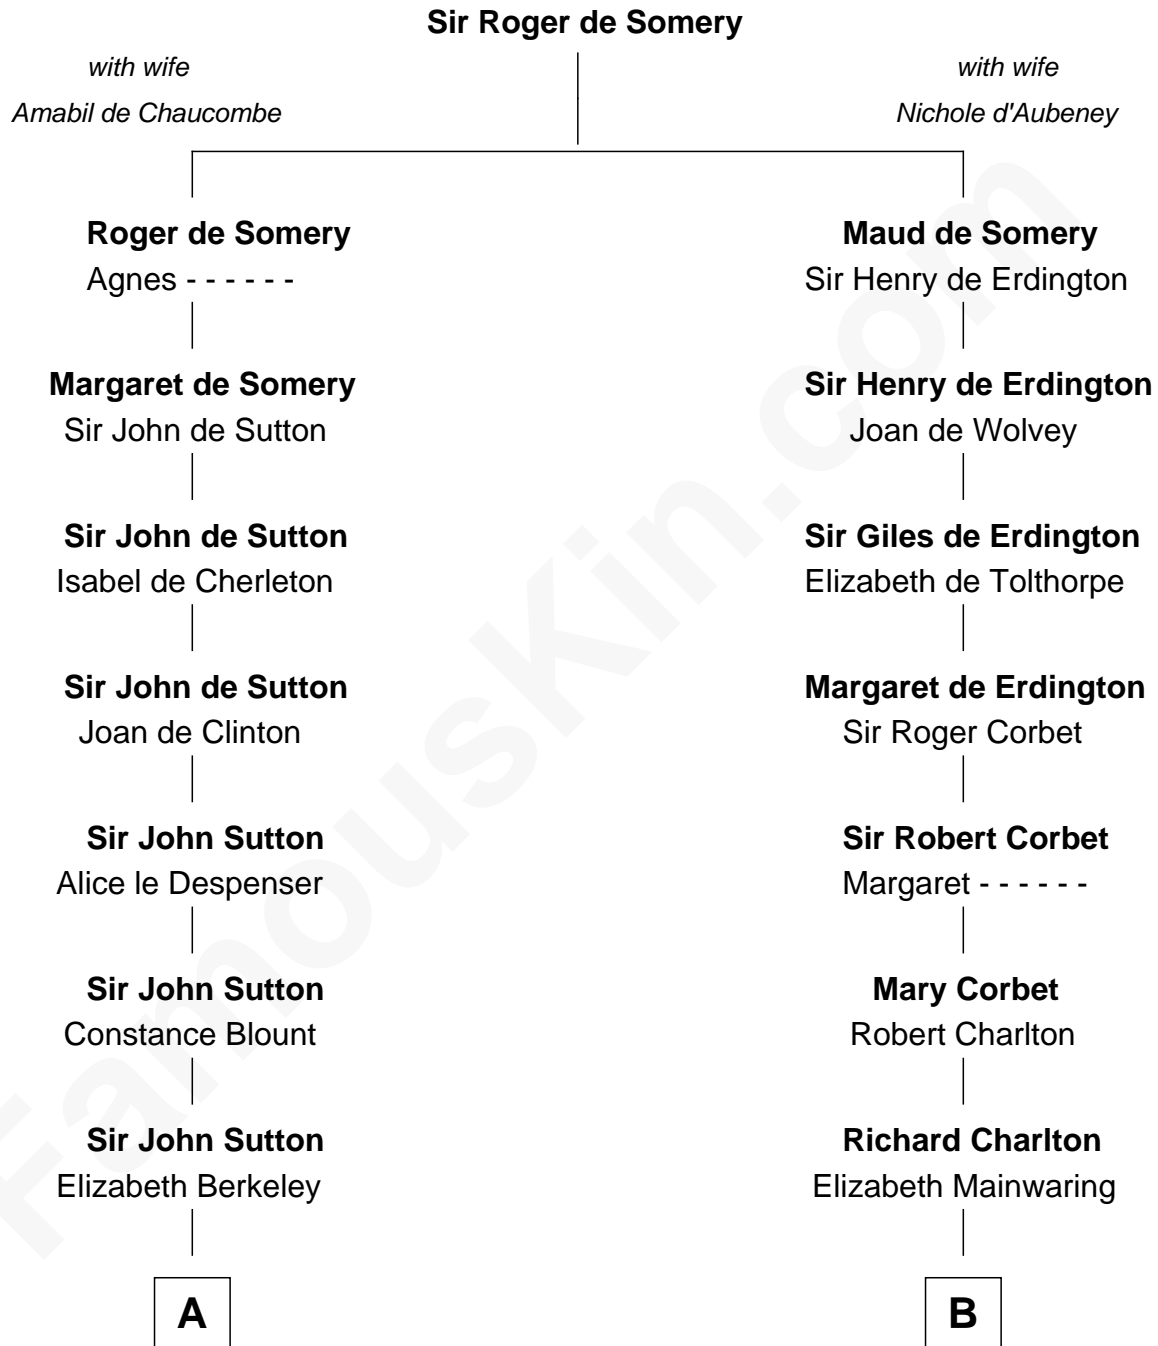

FamousKin.com

Relationship Chart of

Gov. Thomas Dudley

(1576 - 1653) Great Migration Immigrant 1630

12th cousin 7 times removed of

Norman Rockwell
American Artist

C

John William Rockwell

Phebe Boyce Waring

Jarvis Waring Rockwell

Anne Mary Hill

Norman Rockwell

American Artist

FamousKin.com