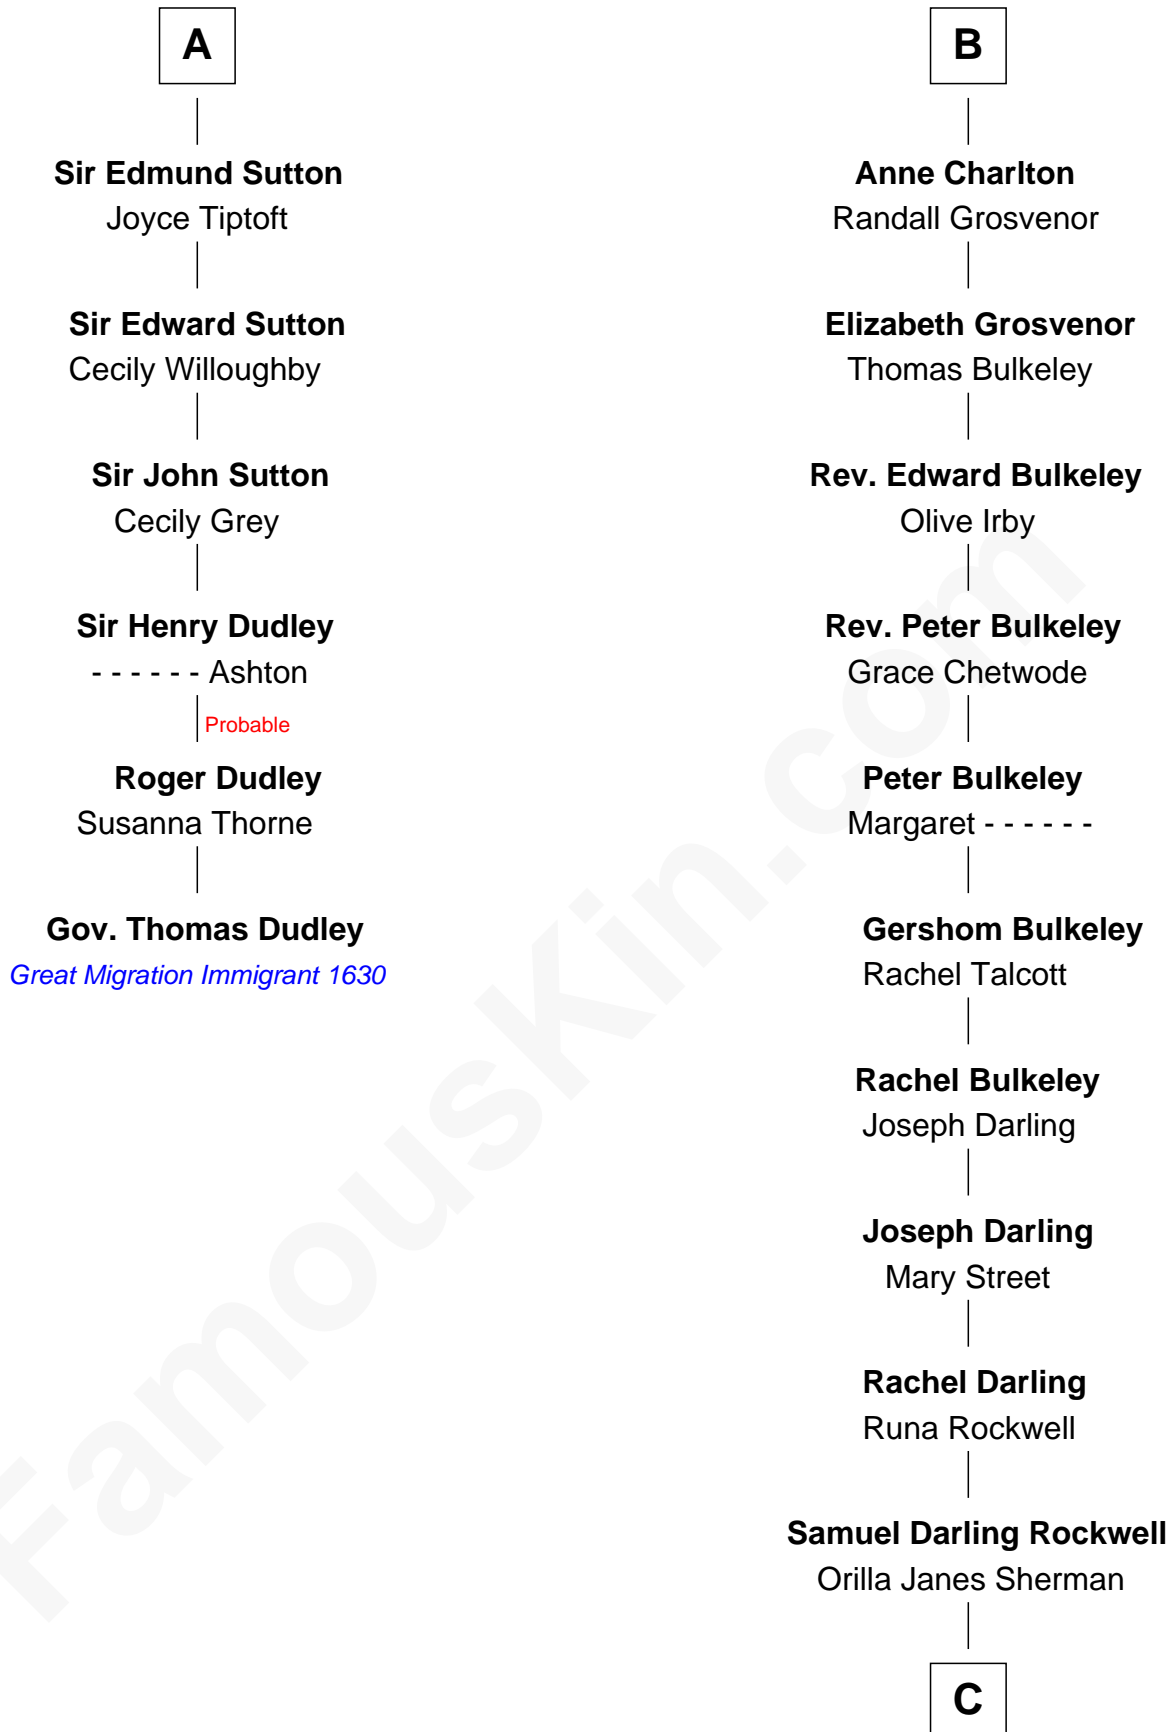

FamousKin.com

Relationship Chart of

Gov. Thomas Dudley

(1576 - 1653) Great Migration Immigrant 1630

12th cousin 7 times removed of

Norman Rockwell
American Artist

C

John William Rockwell

Phebe Boyce Waring

Jarvis Waring Rockwell

Anne Mary Hill

Norman Rockwell

American Artist

FamousKin.com