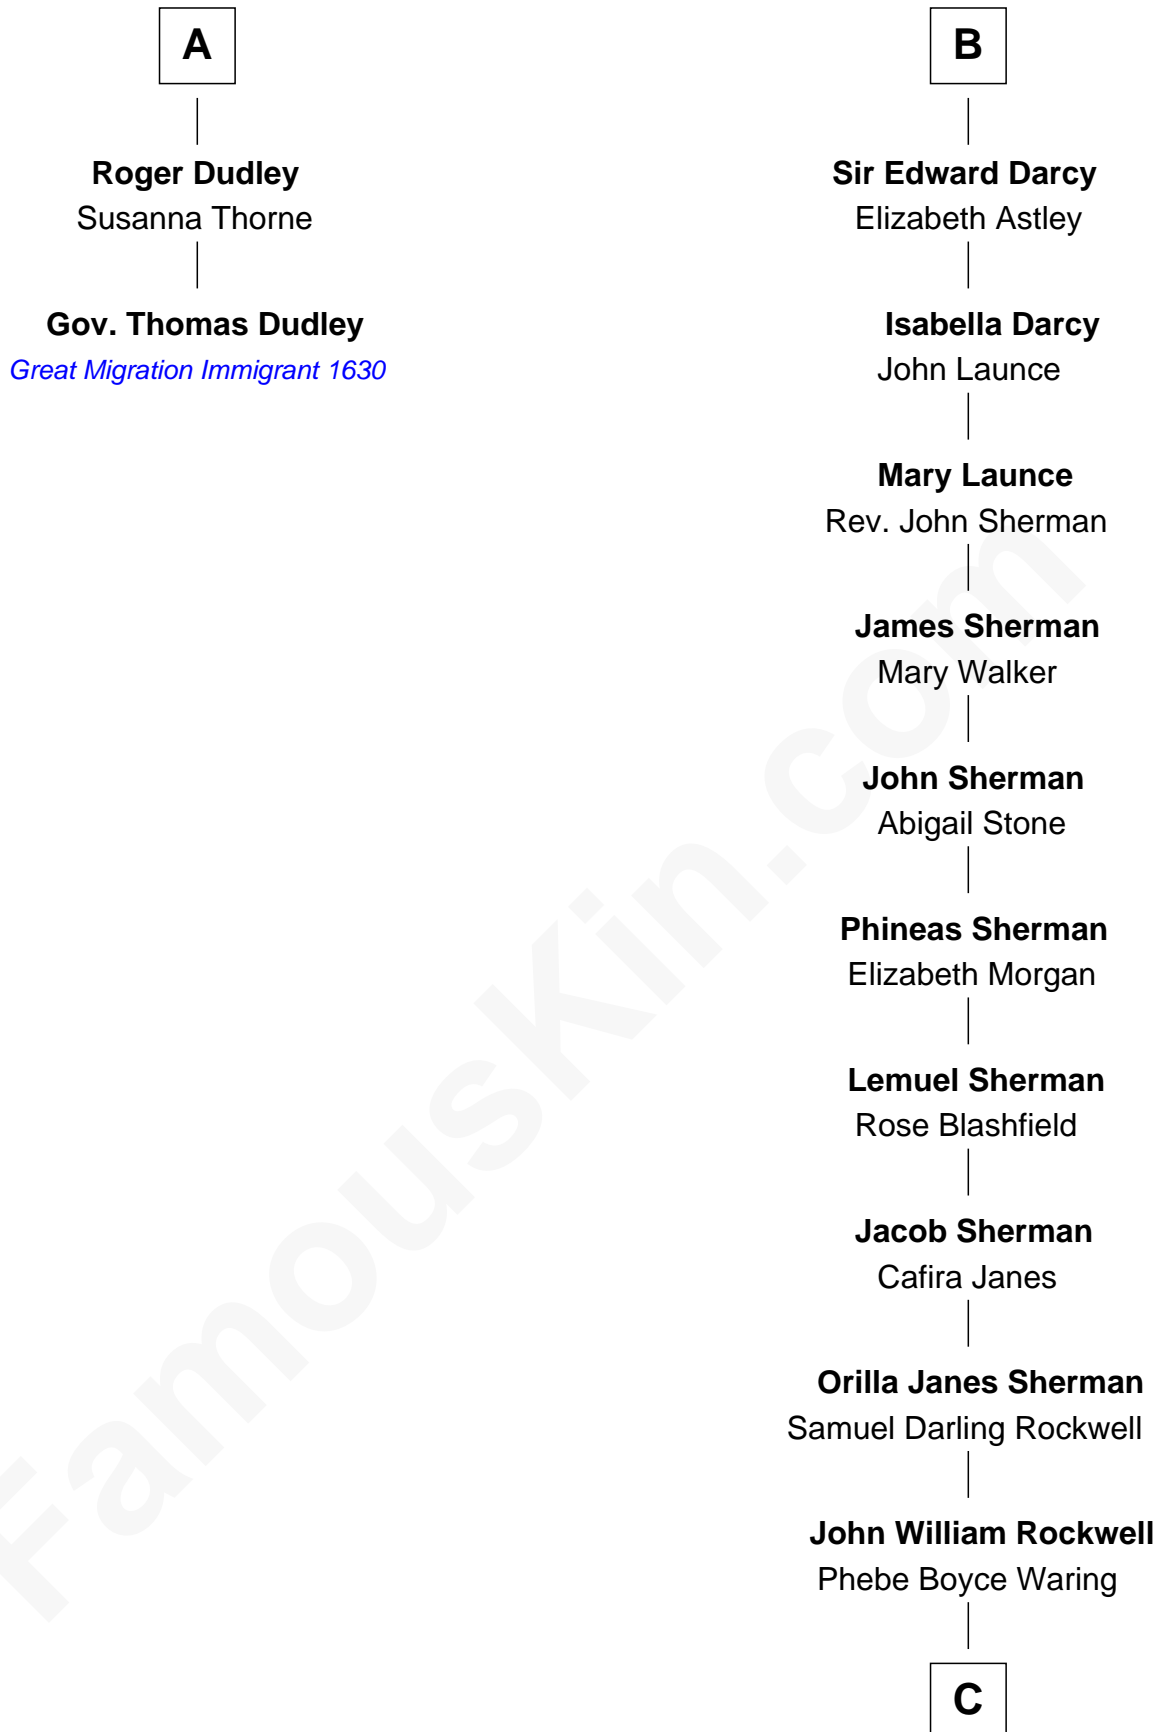

FamousKin.com

Relationship Chart of

Gov. Thomas Dudley

(1576 - 1653) Great Migration Immigrant 1630

8th cousin 10 times removed of

Norman Rockwell

American Artist

C

Jarvis Waring Rockwell

Anne Mary Hill

Norman Rockwell

American Artist

FamousKin.com