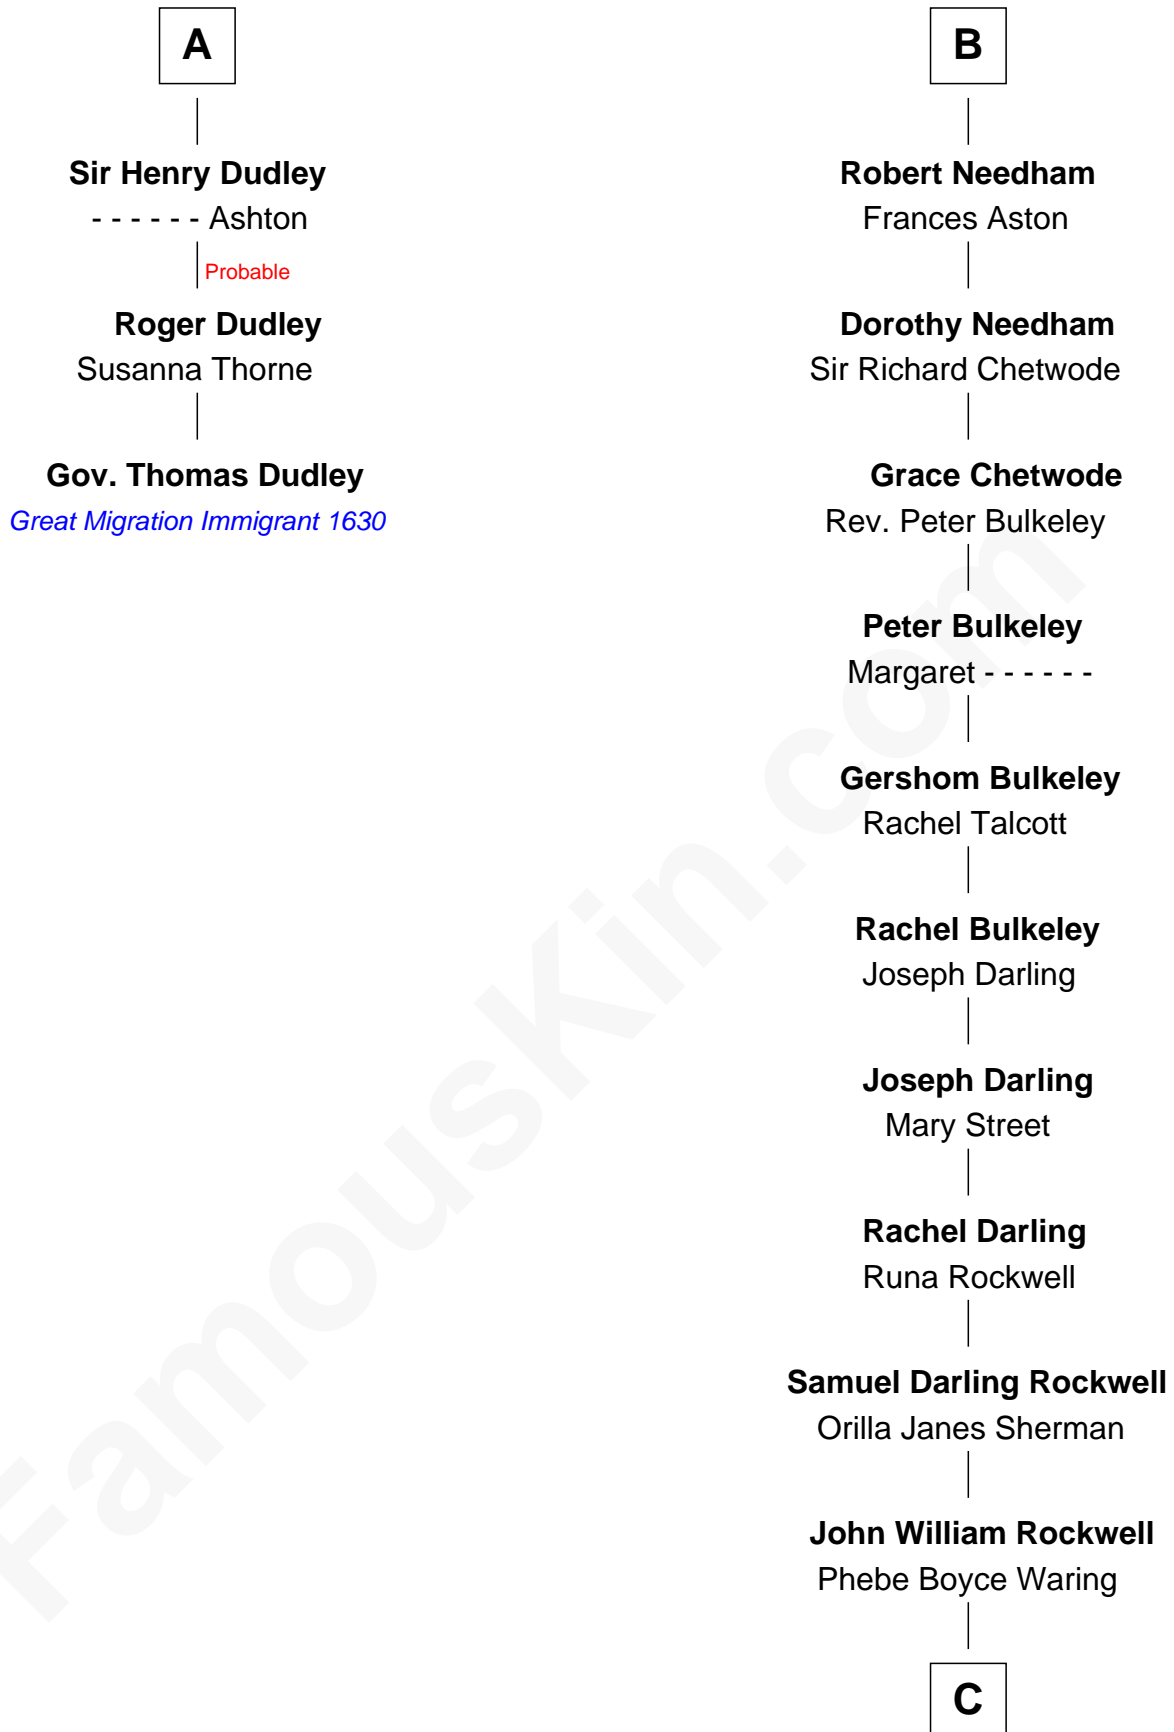

FamousKin.com

Relationship Chart of

Gov. Thomas Dudley

(1576 - 1653) Great Migration Immigrant 1630

9th cousin 9 times removed of

Norman Rockwell

American Artist

Sir William de Ros
Margery de Badlesmere

Thomas de Ros
Beatrice de Stafford

Margaret de Ros
Sir Reynold Grey

Margaret Grey
Sir William Bonville

William Bonville
Elizabeth Harington

William Bonville
Katherine Neville

Cecily Bonville
Thomas Grey

Cecily Grey
Sir John Sutton

A

Maud de Roos
John de Welles

Anne de Welles
James Butler

James Butler
Joan Beauchamp

Elizabeth Butler
John Talbot

Sir Gilbert Talbot
Audrey Cotton

Sir John Talbot
Margaret Troutbeck

Anne Talbot
Thomas Needham

B

C

Jarvis Waring Rockwell

Anne Mary Hill

Norman Rockwell

American Artist

FamousKin.com