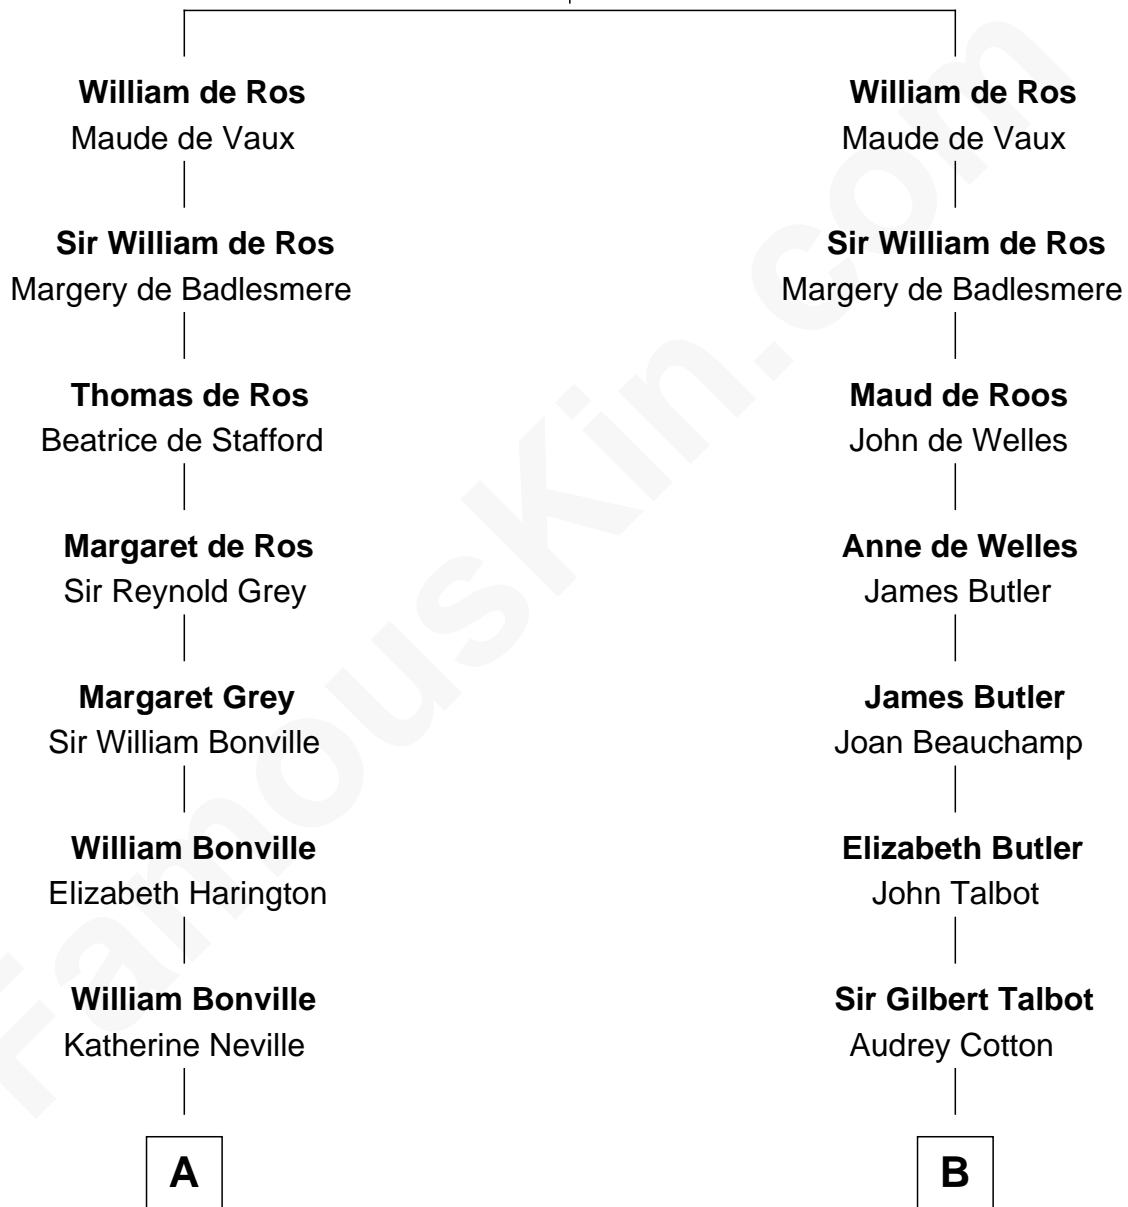

FamousKin.com

Relationship Chart of

Gov. Thomas Dudley

(1576 - 1653) Great Migration Immigrant 1630

11th cousin 9 times removed of

Norman Rockwell

American Artist

Sir Robert de Ros

Isabel de Aubeney

C

Samuel Darling Rockwell

Orilla Janes Sherman

John William Rockwell

Phebe Boyce Waring

Jarvis Waring Rockwell

Anne Mary Hill

Norman Rockwell

American Artist

FamousKin.com