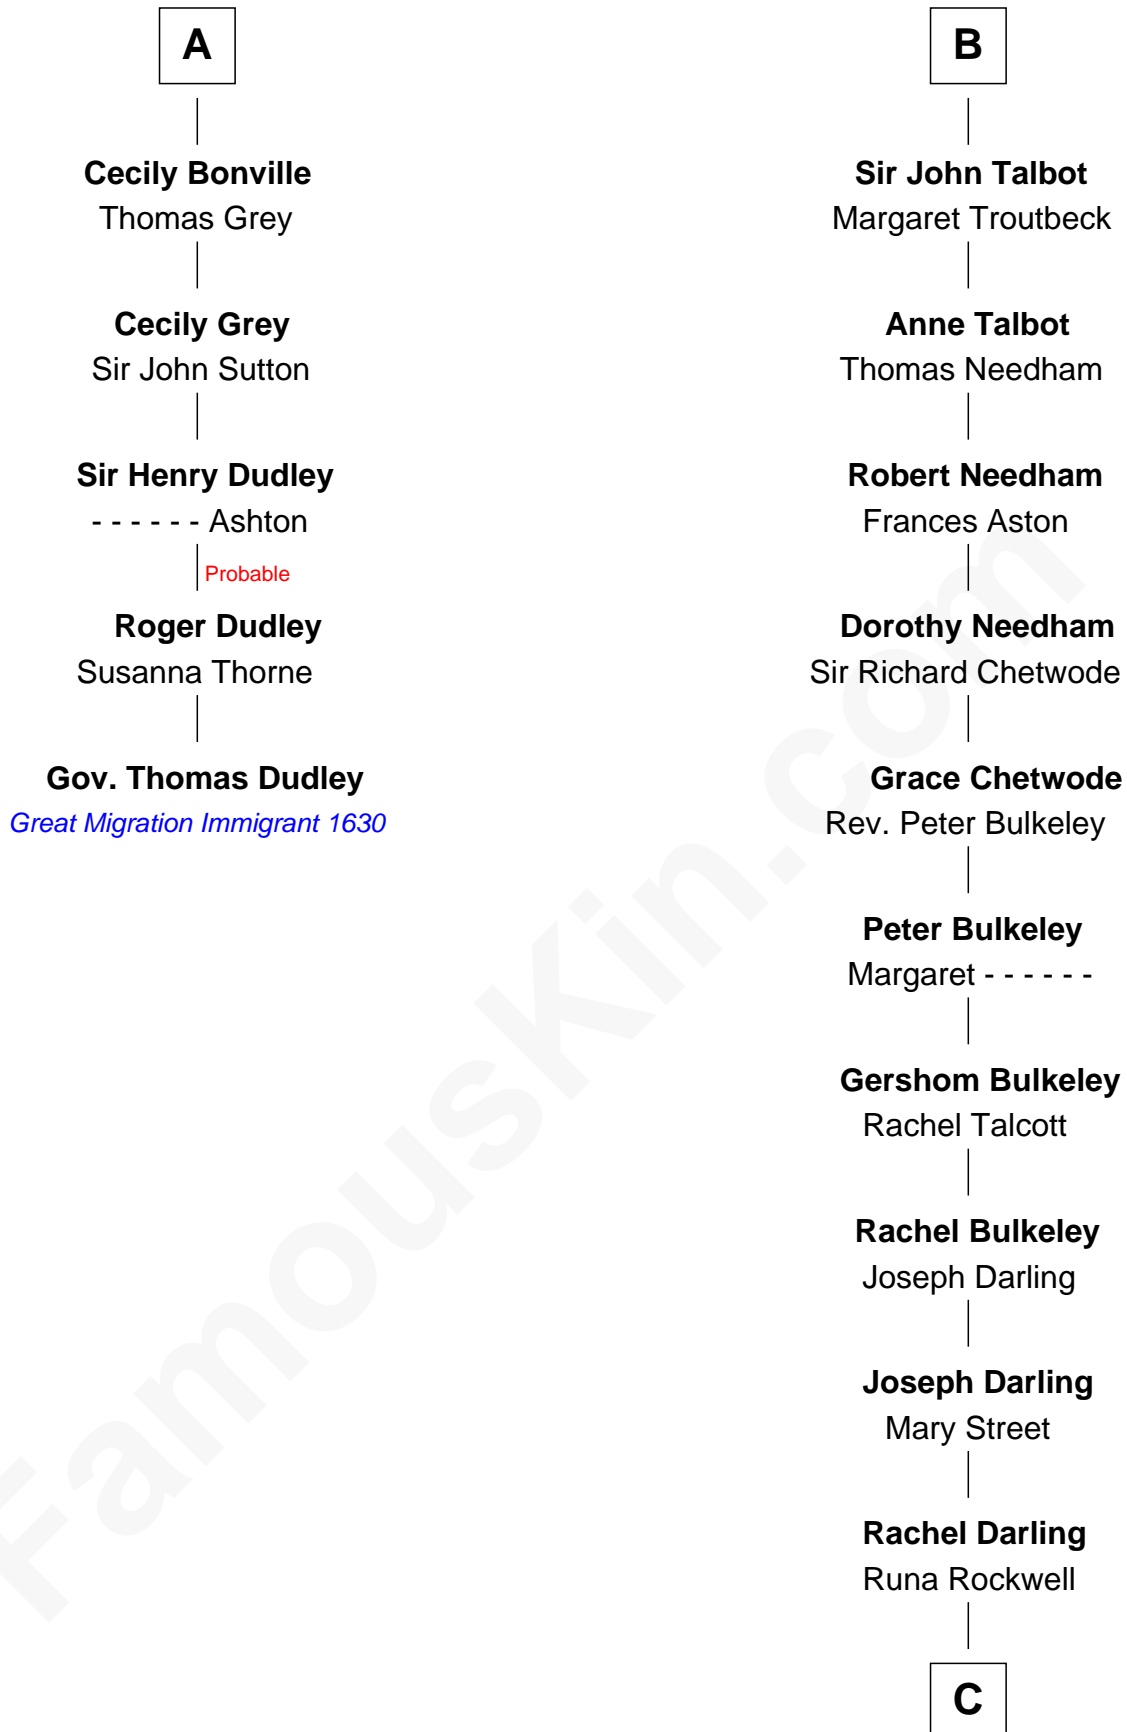

FamousKin.com

Relationship Chart of

Gov. Thomas Dudley

(1576 - 1653) Great Migration Immigrant 1630

11th cousin 9 times removed of

Norman Rockwell

American Artist

Sir Robert de Ros

Isabel de Aubeney

C

Samuel Darling Rockwell

Orilla Janes Sherman

John William Rockwell

Phebe Boyce Waring

Jarvis Waring Rockwell

Anne Mary Hill

Norman Rockwell

American Artist

FamousKin.com