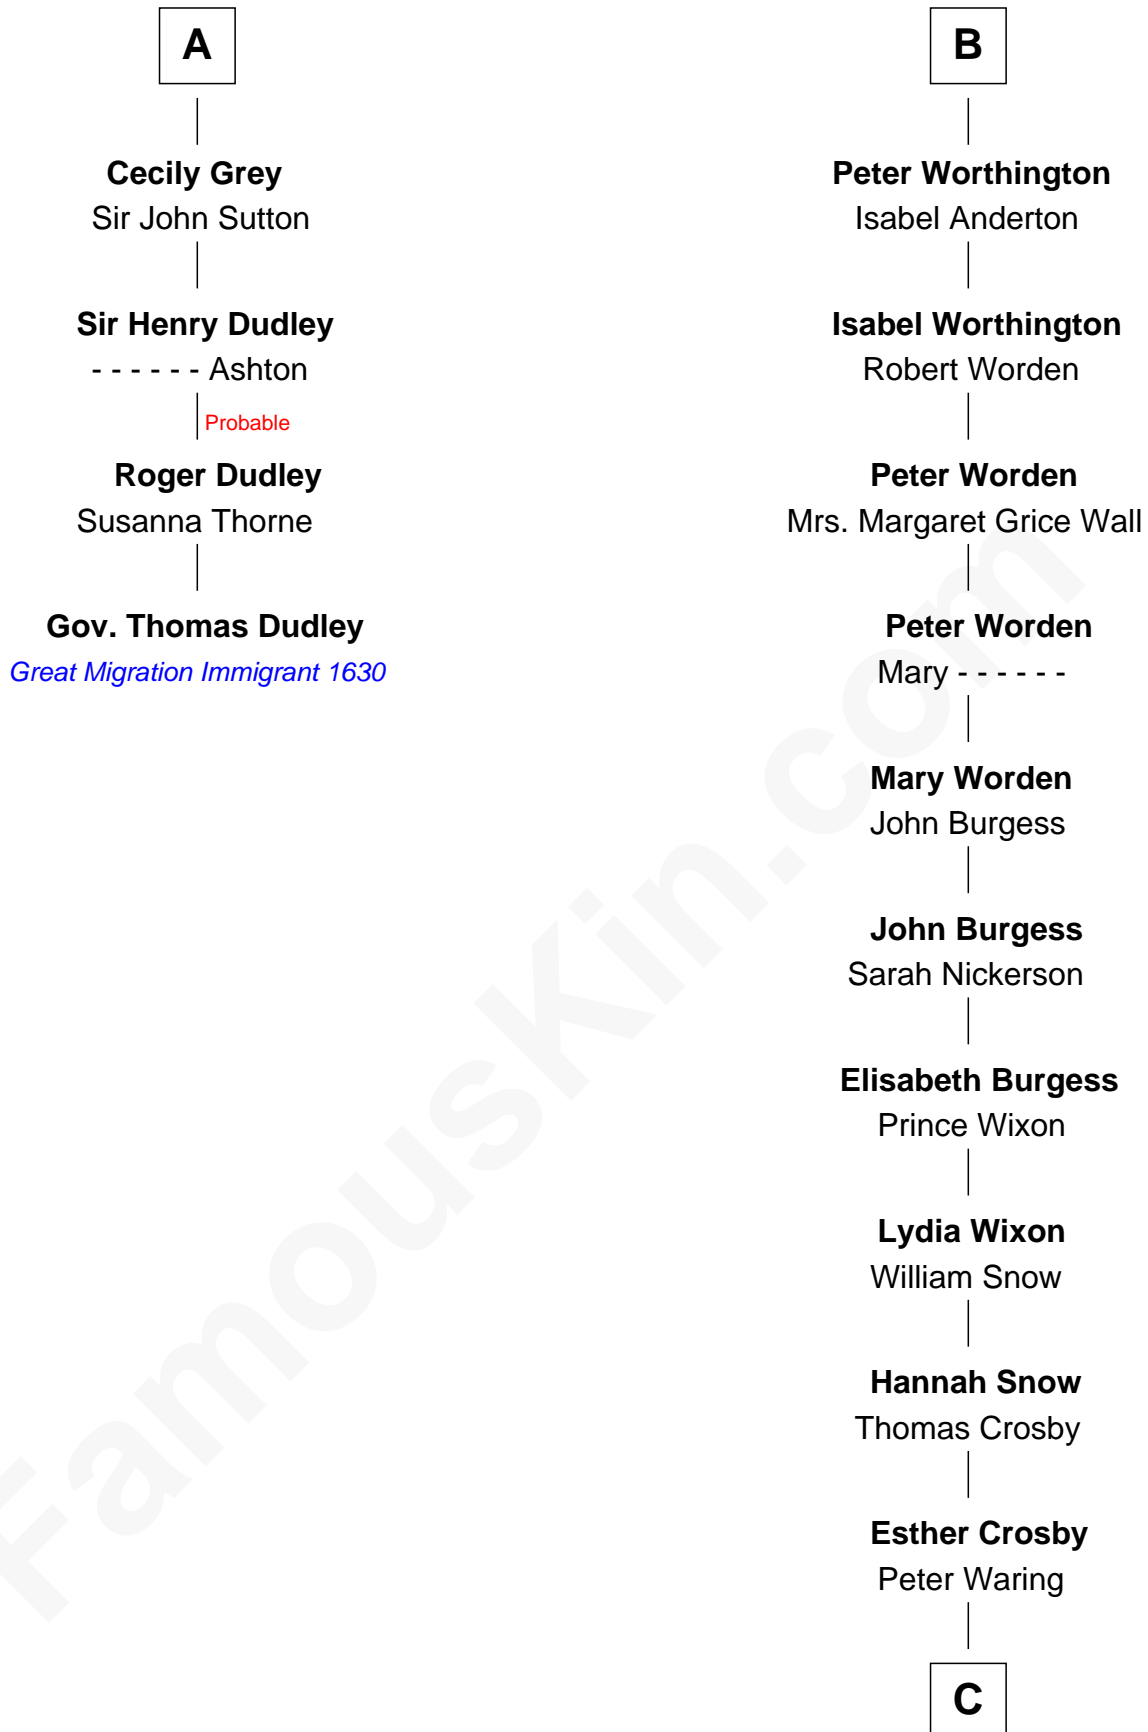

### Gov. Thomas Dudley

(1576 - 1653) Great Migration Immigrant 1630

10th cousin 10 times removed of

**Norman Rockwell**

American Artist

**Sir John de Harington**

Joan - - - - -

**Sir Robert de Harington**

William Bonville

**William Bonville**

Katherine Neville

**Cecily Bonville**

Thomas Grey

**A**

**Sir John Harington**

Katherine Banastre

**Sir Nicholas Harington**

Isabel English

**Agnes Harington**

Richard Sherburne

**Richard Sherburne**

Alice Hamerton

**Agnes Sherburne**

Henry Rushton

**Nicholas Rushton**

Margaret Radcliffe

**Agnes Rushton**

Richard Worthington

**B**

**C**

—  
**Jarvis Augustus Waring**

Nancy Odell Boyce