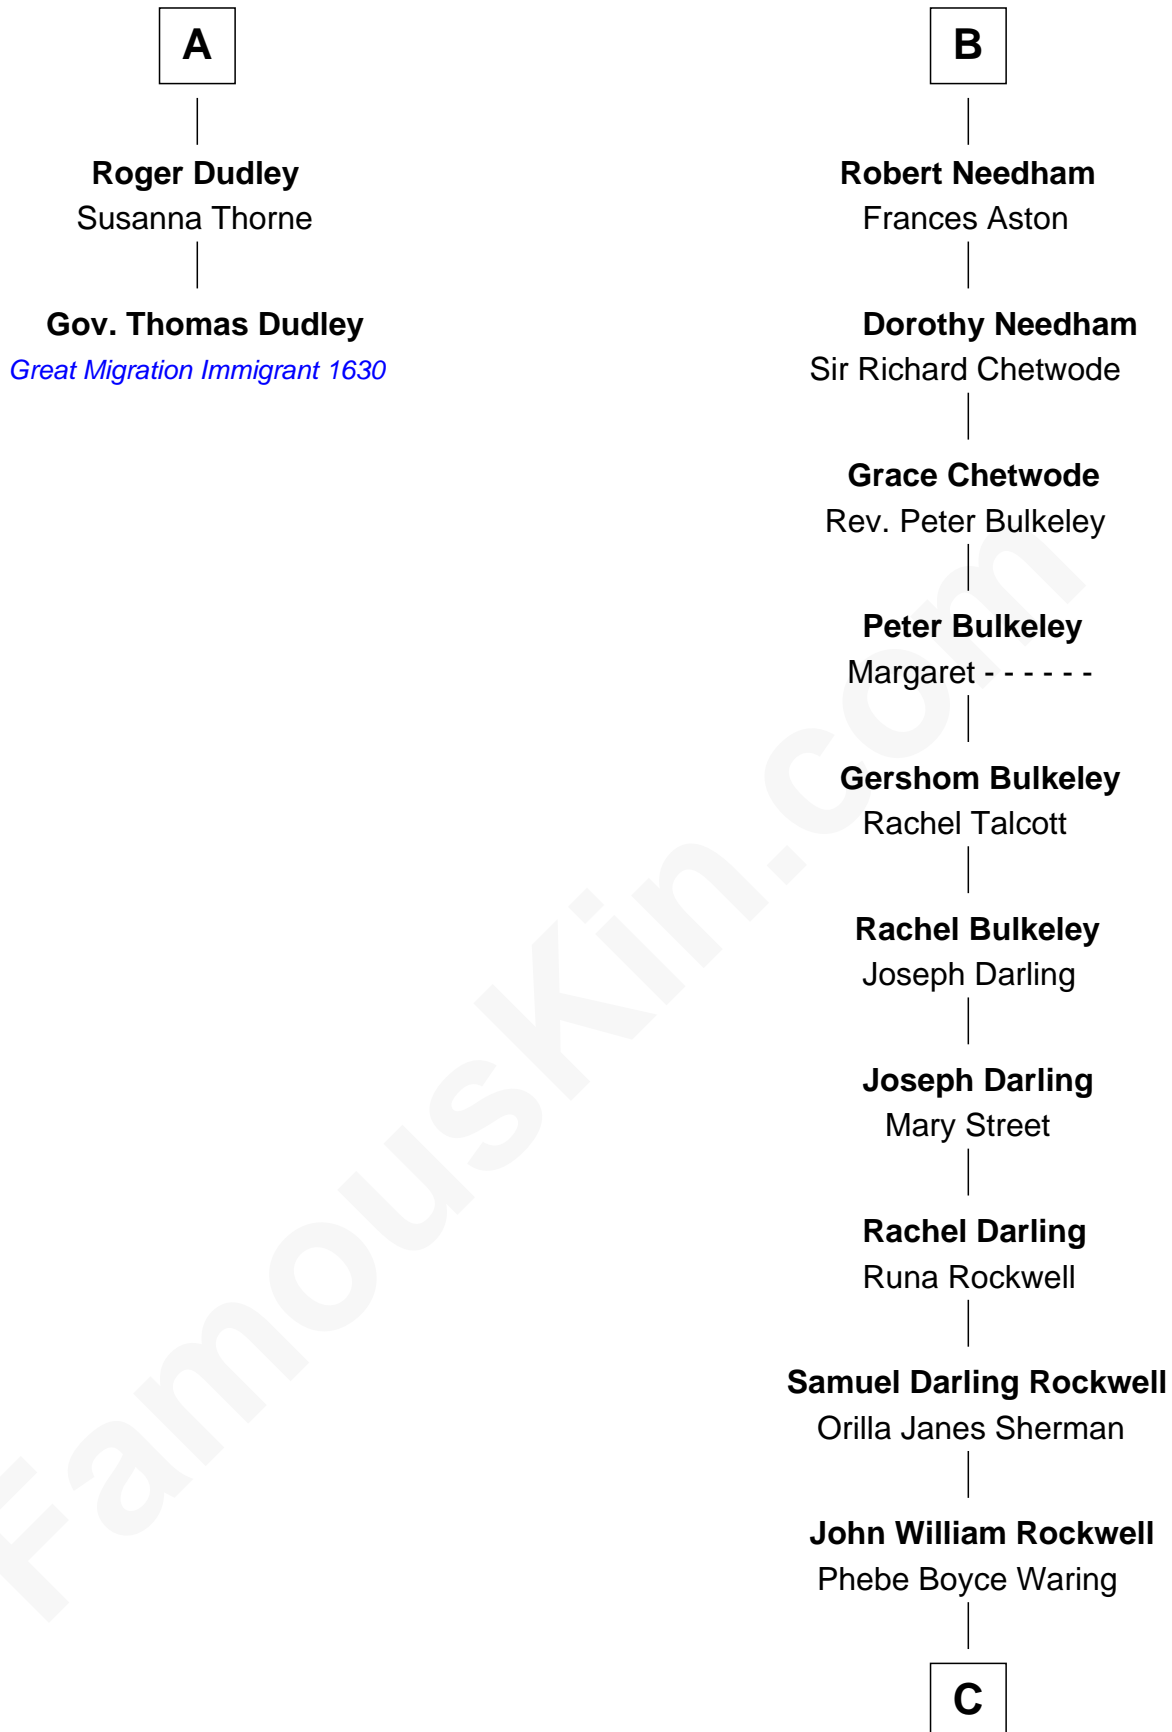

FamousKin.com

Relationship Chart of

Gov. Thomas Dudley

(1576 - 1653) Great Migration Immigrant 1630

8th cousin 10 times removed of

Norman Rockwell

American Artist

C

—
Jarvis Waring Rockwell

Anne Mary Hill

—
Norman Rockwell

American Artist

FamousKin.com