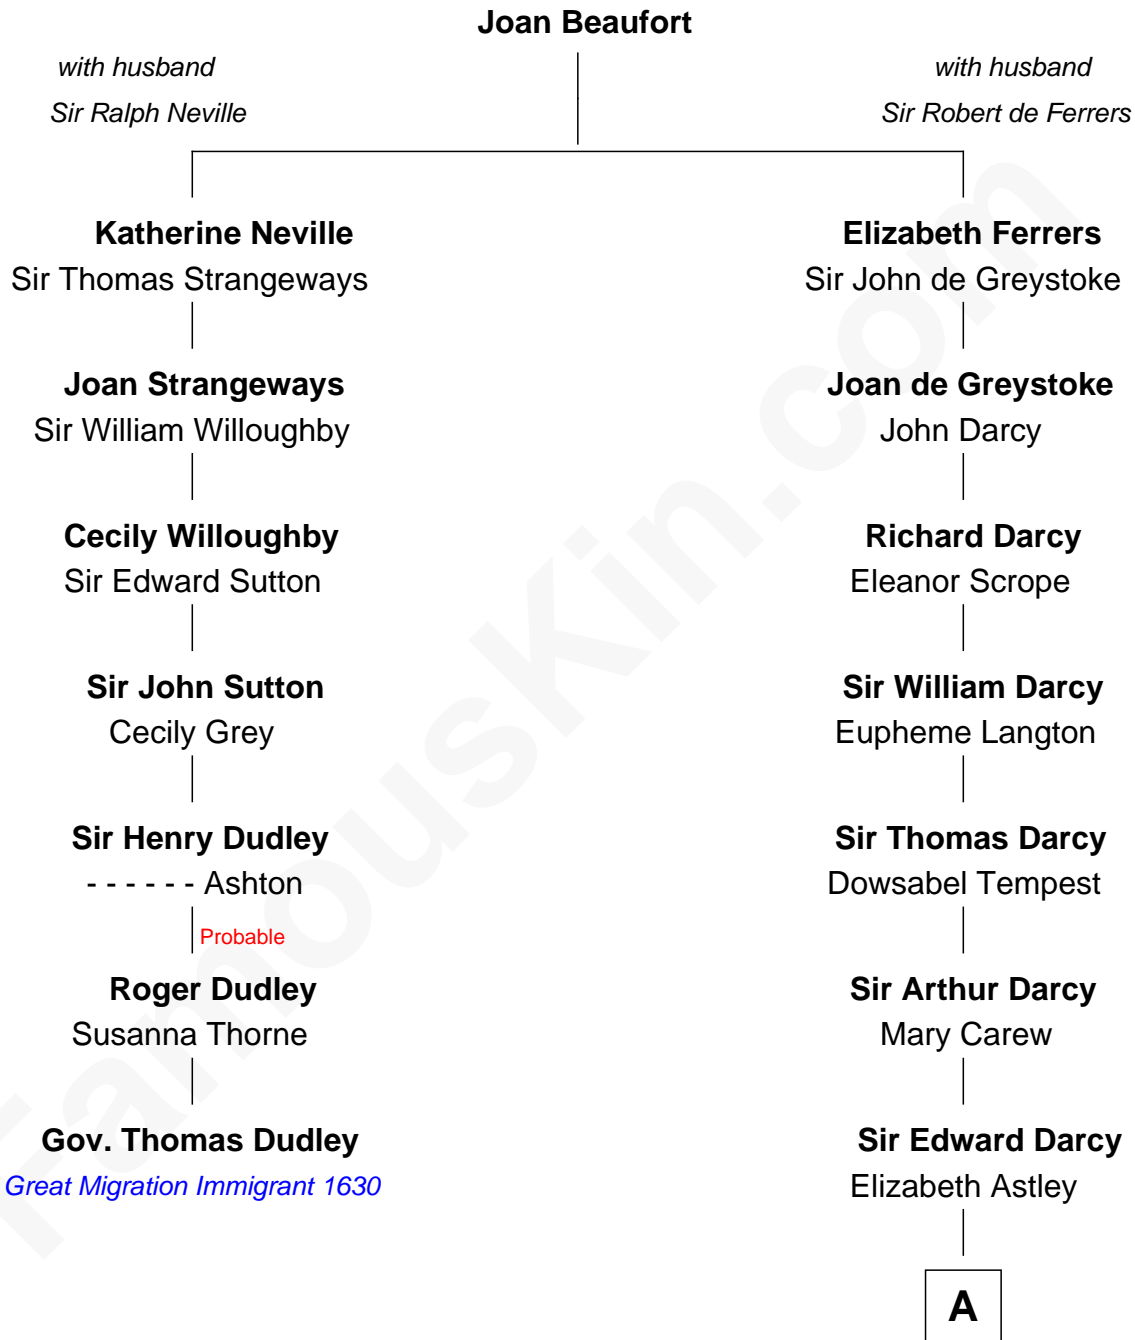

FamousKin.com

Relationship Chart of

Gov. Thomas Dudley

(1576 - 1653) Great Migration Immigrant 1630

6th cousin 11 times removed of

Norman Rockwell

American Artist

A

Isabella Darcy

John Launce

Mary Launce

Rev. John Sherman

James Sherman

Mary Walker

John Sherman

Abigail Stone