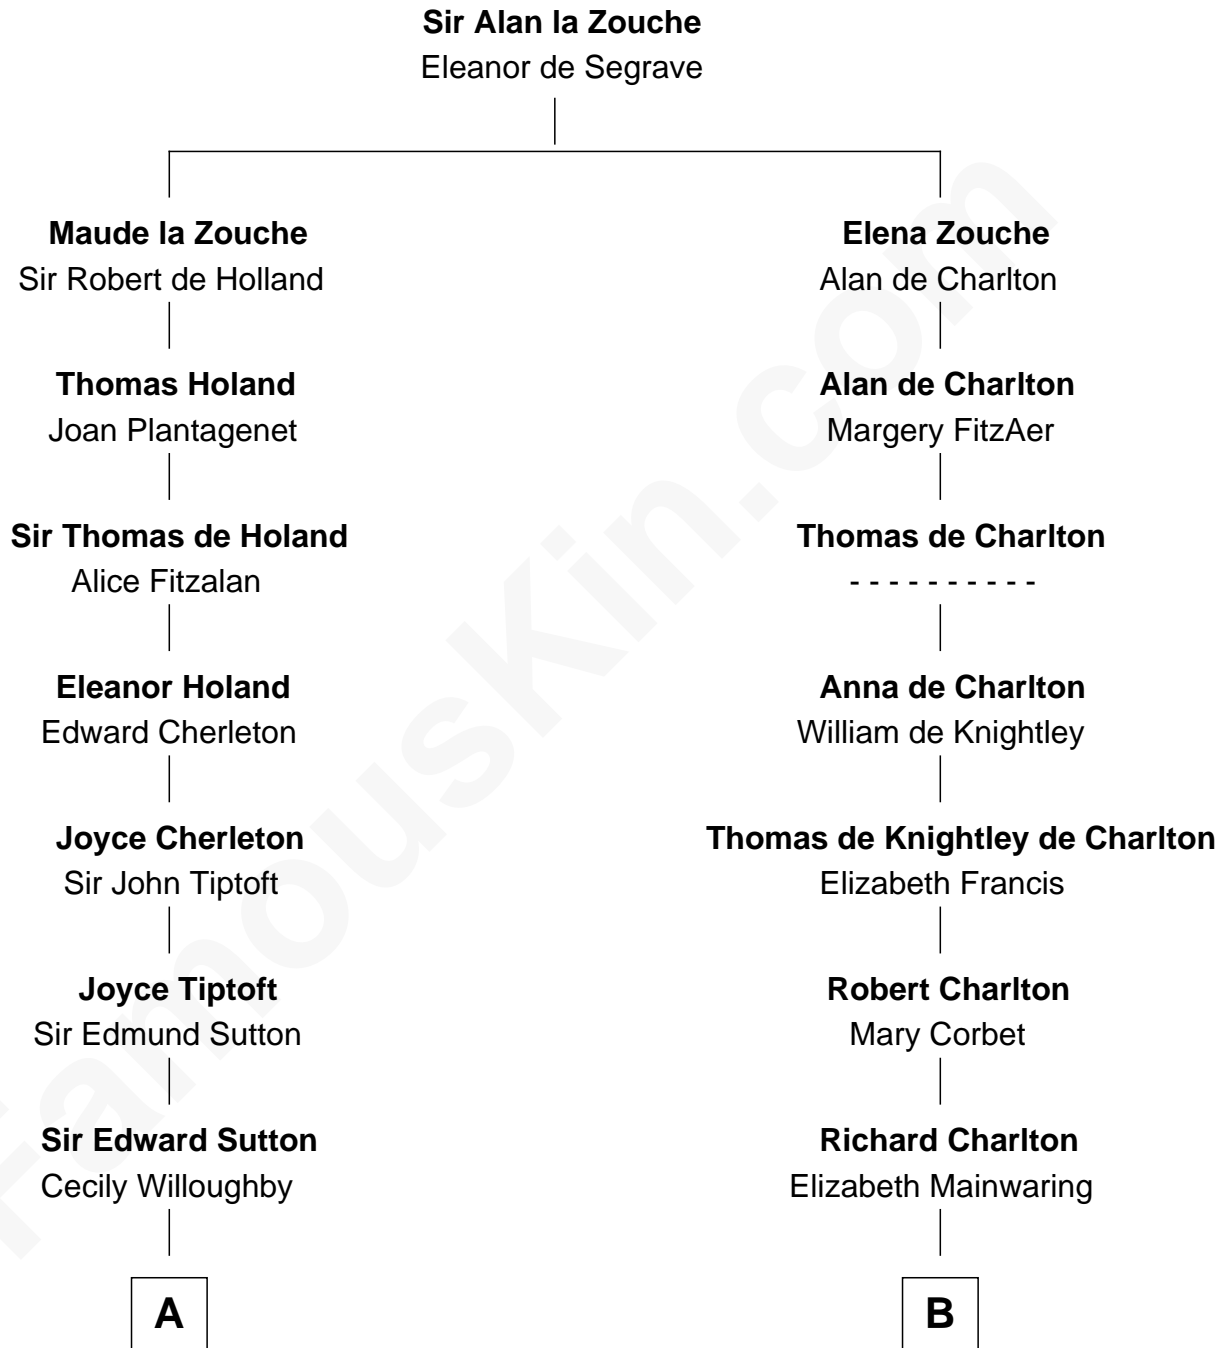

FamousKin.com

Relationship Chart of

Gov. Thomas Dudley

(1576 - 1653) Great Migration Immigrant 1630

10th cousin 9 times removed of

Norman Rockwell
American Artist

C

John William Rockwell
Phebe Boyce Waring

Jarvis Waring Rockwell
Anne Mary Hill

Norman Rockwell
American Artist

FamousKin.com