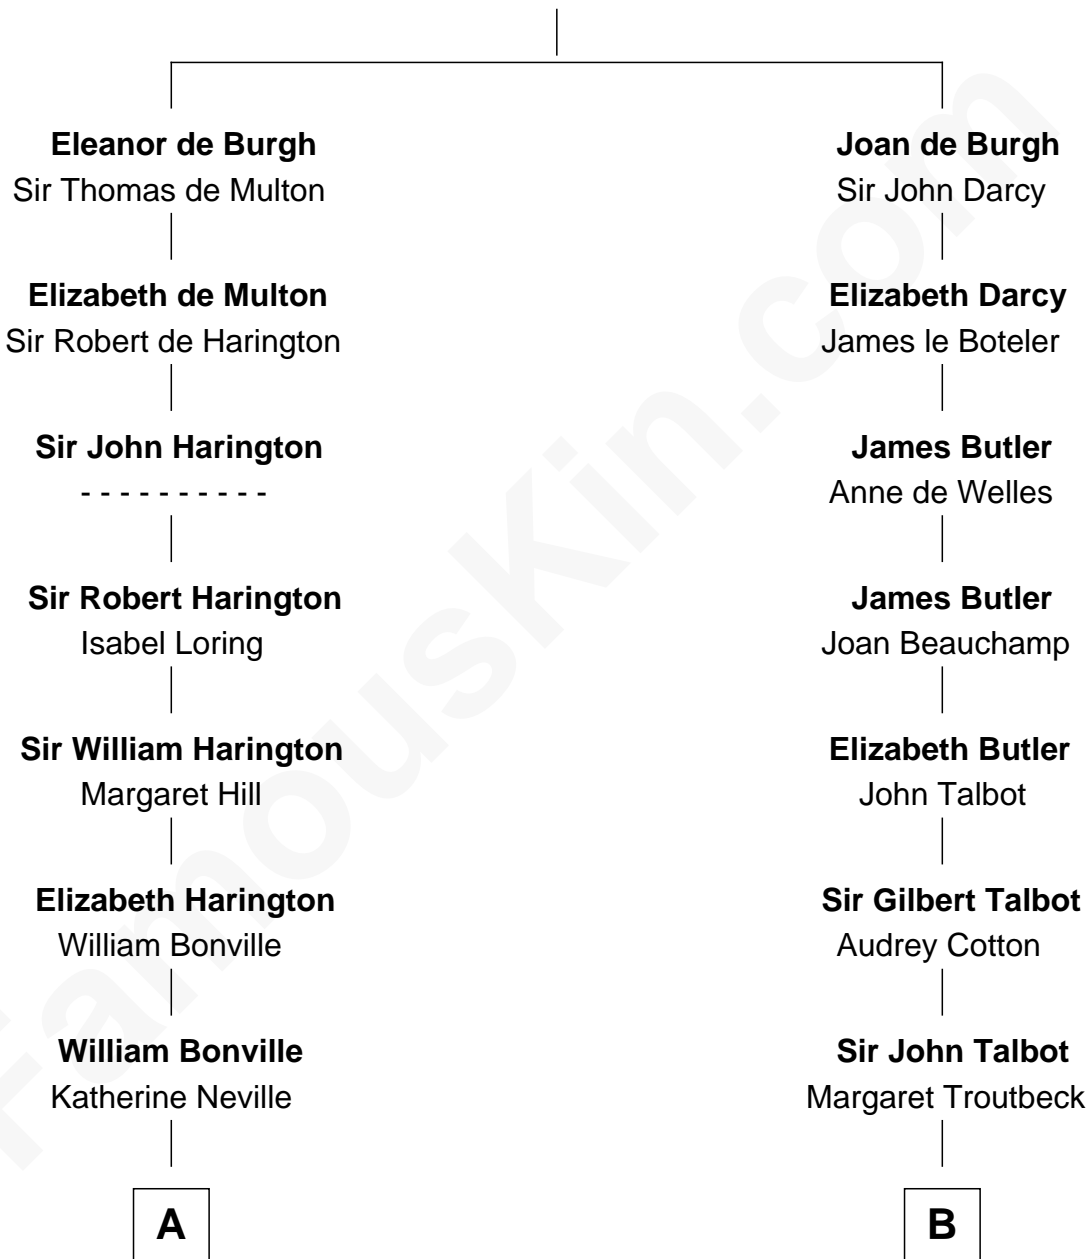

FamousKin.com

Relationship Chart of

Gov. Thomas Dudley

(1576 - 1653) Great Migration Immigrant 1630

11th cousin 8 times removed of

Norman Rockwell
American Artist

Sir Richard de Burgh

Margaret - - - - -

C

John William Rockwell
Phebe Boyce Waring

Jarvis Waring Rockwell
Anne Mary Hill

Norman Rockwell
American Artist

FamousKin.com