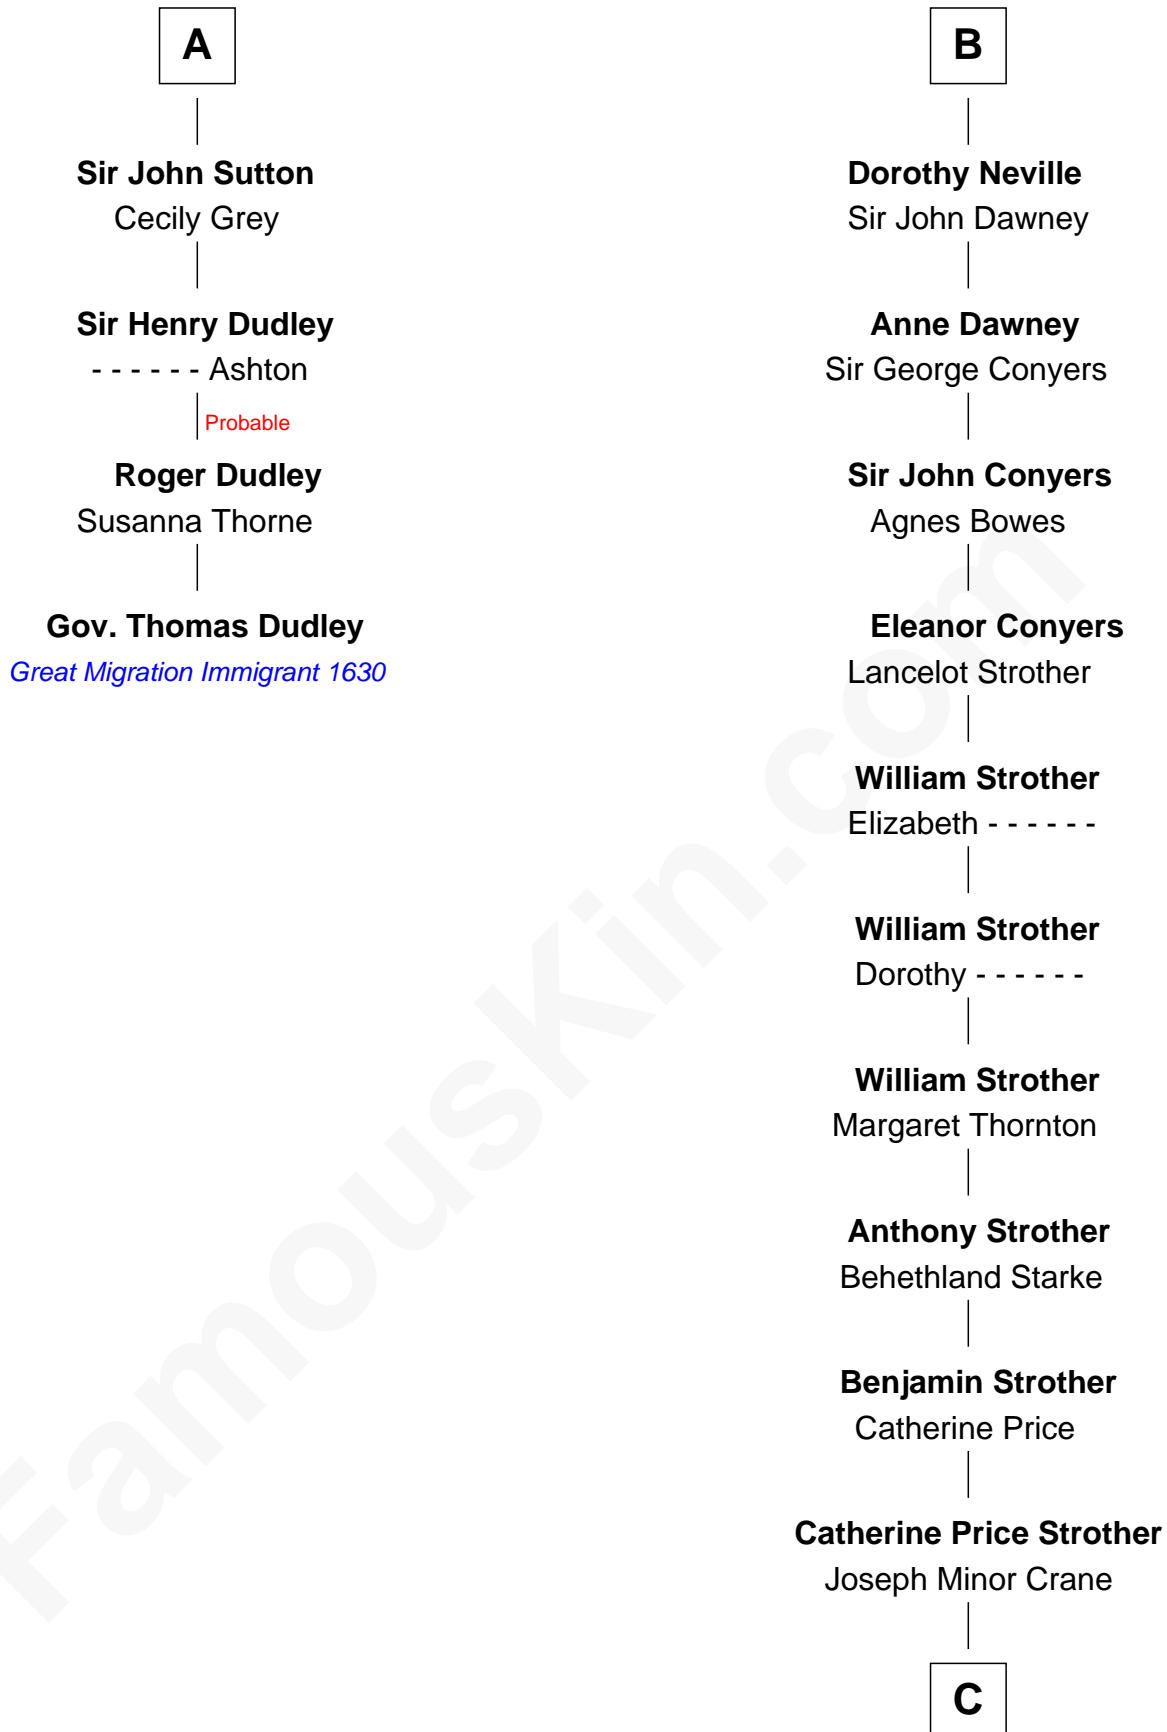

FamousKin.com

Relationship Chart of

Gov. Thomas Dudley

(1576 - 1653) Great Migration Immigrant 1630

10th cousin 10 times removed of

Randolph Scott
Movie Actor

Sir James de Audley
Ela Longespee

C

|
John William Crane
Margaret Ann Sadler

|
Joseph Minor Crane
Lavinia Lionberger

|
Lucy Lionberger Crane
George Grant Scott

|
Randolph Scott
Movie Actor

FamousKin.com