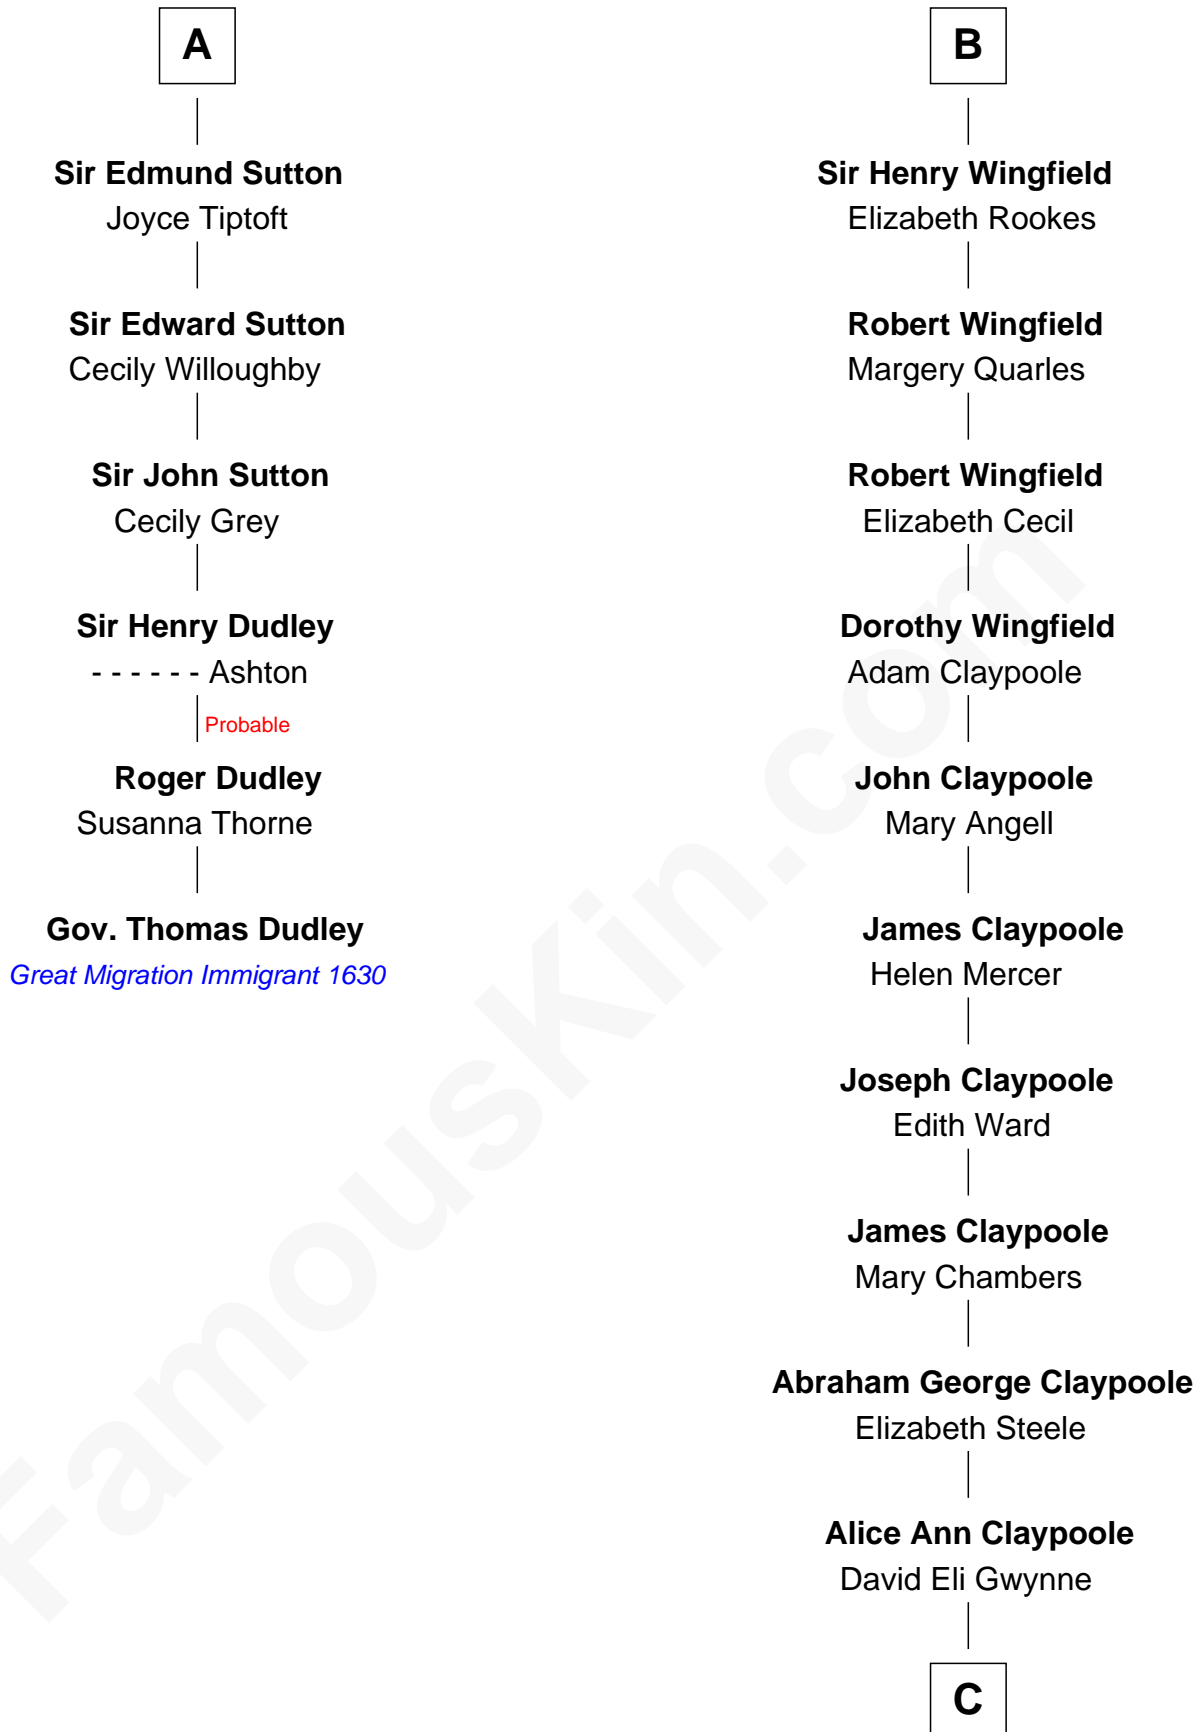

FamousKin.com

Relationship Chart of

Gov. Thomas Dudley

(1576 - 1653) Great Migration Immigrant 1630

12th cousin 9 times removed of

Anderson Cooper
Television Journalist

John, King of England

C

Abraham Evan Gwynne

Rachel Moore Flagg

Alice Claypoole Gwynne

Cornelius Vanderbilt

Reginald Claypoole Vanderbilt

Gloria Maria Mercedes Morgan

Gloria Laura Morgan Vanderbilt

Wyatt Emory Cooper