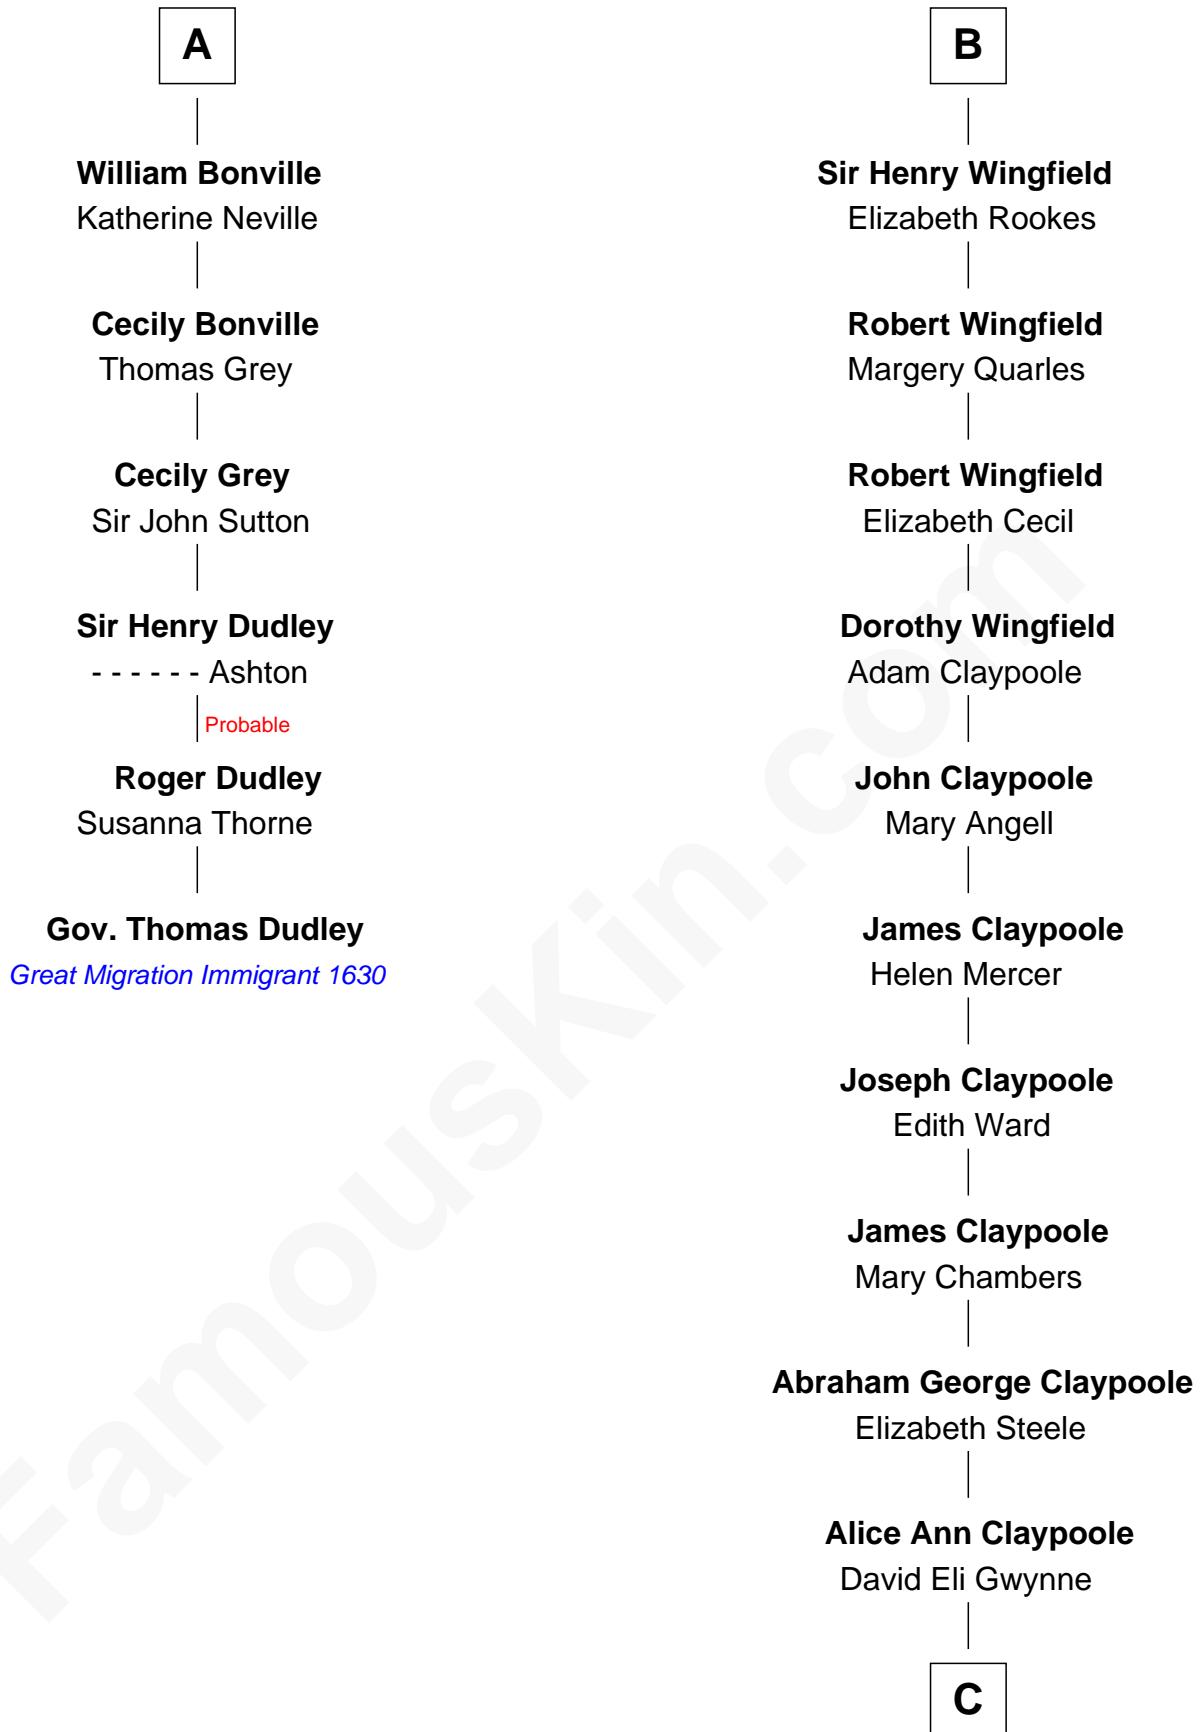

FamousKin.com

Relationship Chart of

Gov. Thomas Dudley

(1576 - 1653) Great Migration Immigrant 1630

12th cousin 8 times removed of

Gloria Vanderbilt
Fashion Designer

Sir Humphrey de Bohun
Maud of Eu

C

Abraham Evan Gwynne

Rachel Moore Flagg

Alice Claypoole Gwynne

Cornelius Vanderbilt

Reginald Claypoole Vanderbilt

Gloria Maria Mercedes Morgan

Gloria Vanderbilt

Fashion Designer