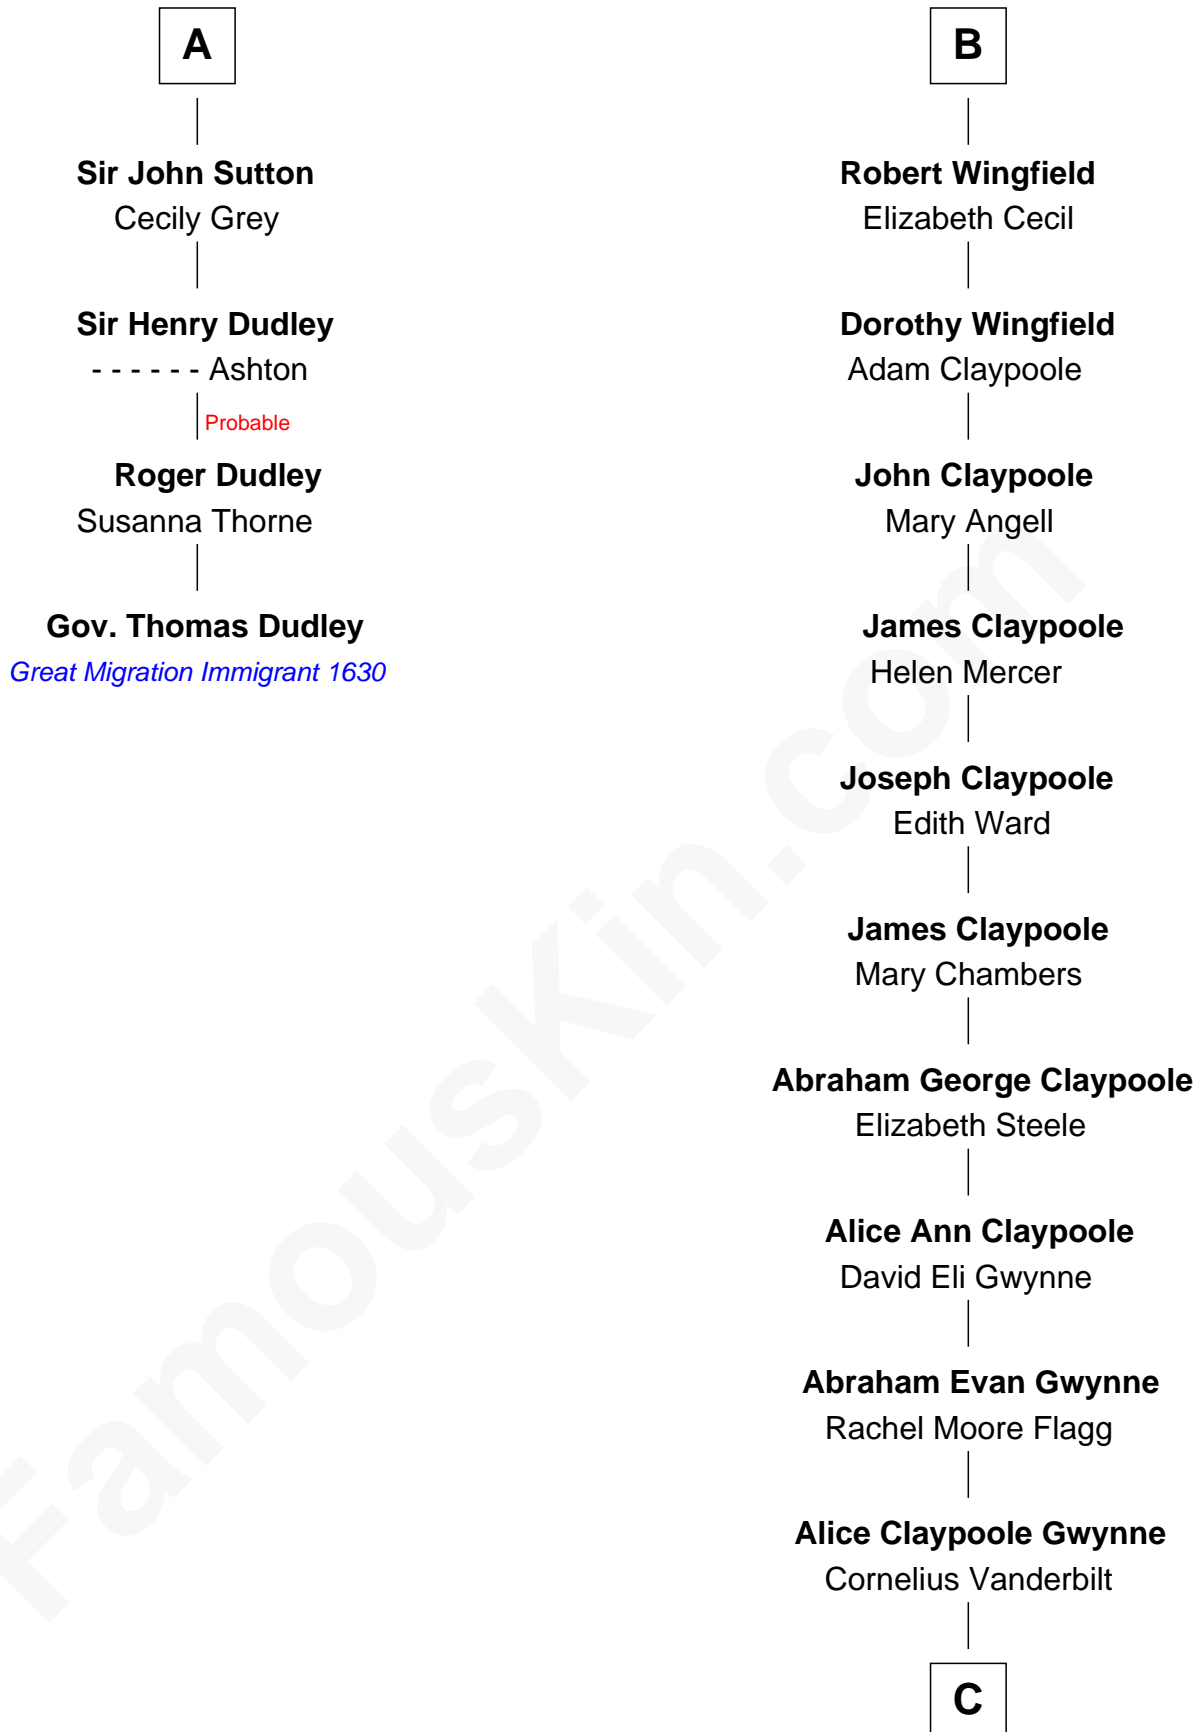

FamousKin.com

Relationship Chart of

Gov. Thomas Dudley

(1576 - 1653) Great Migration Immigrant 1630

10th cousin 8 times removed of

Gloria Vanderbilt
Fashion Designer

C

Reginald Claypoole Vanderbilt

Gloria Maria Mercedes Morgan

Gloria Vanderbilt

Fashion Designer

FamousKin.com