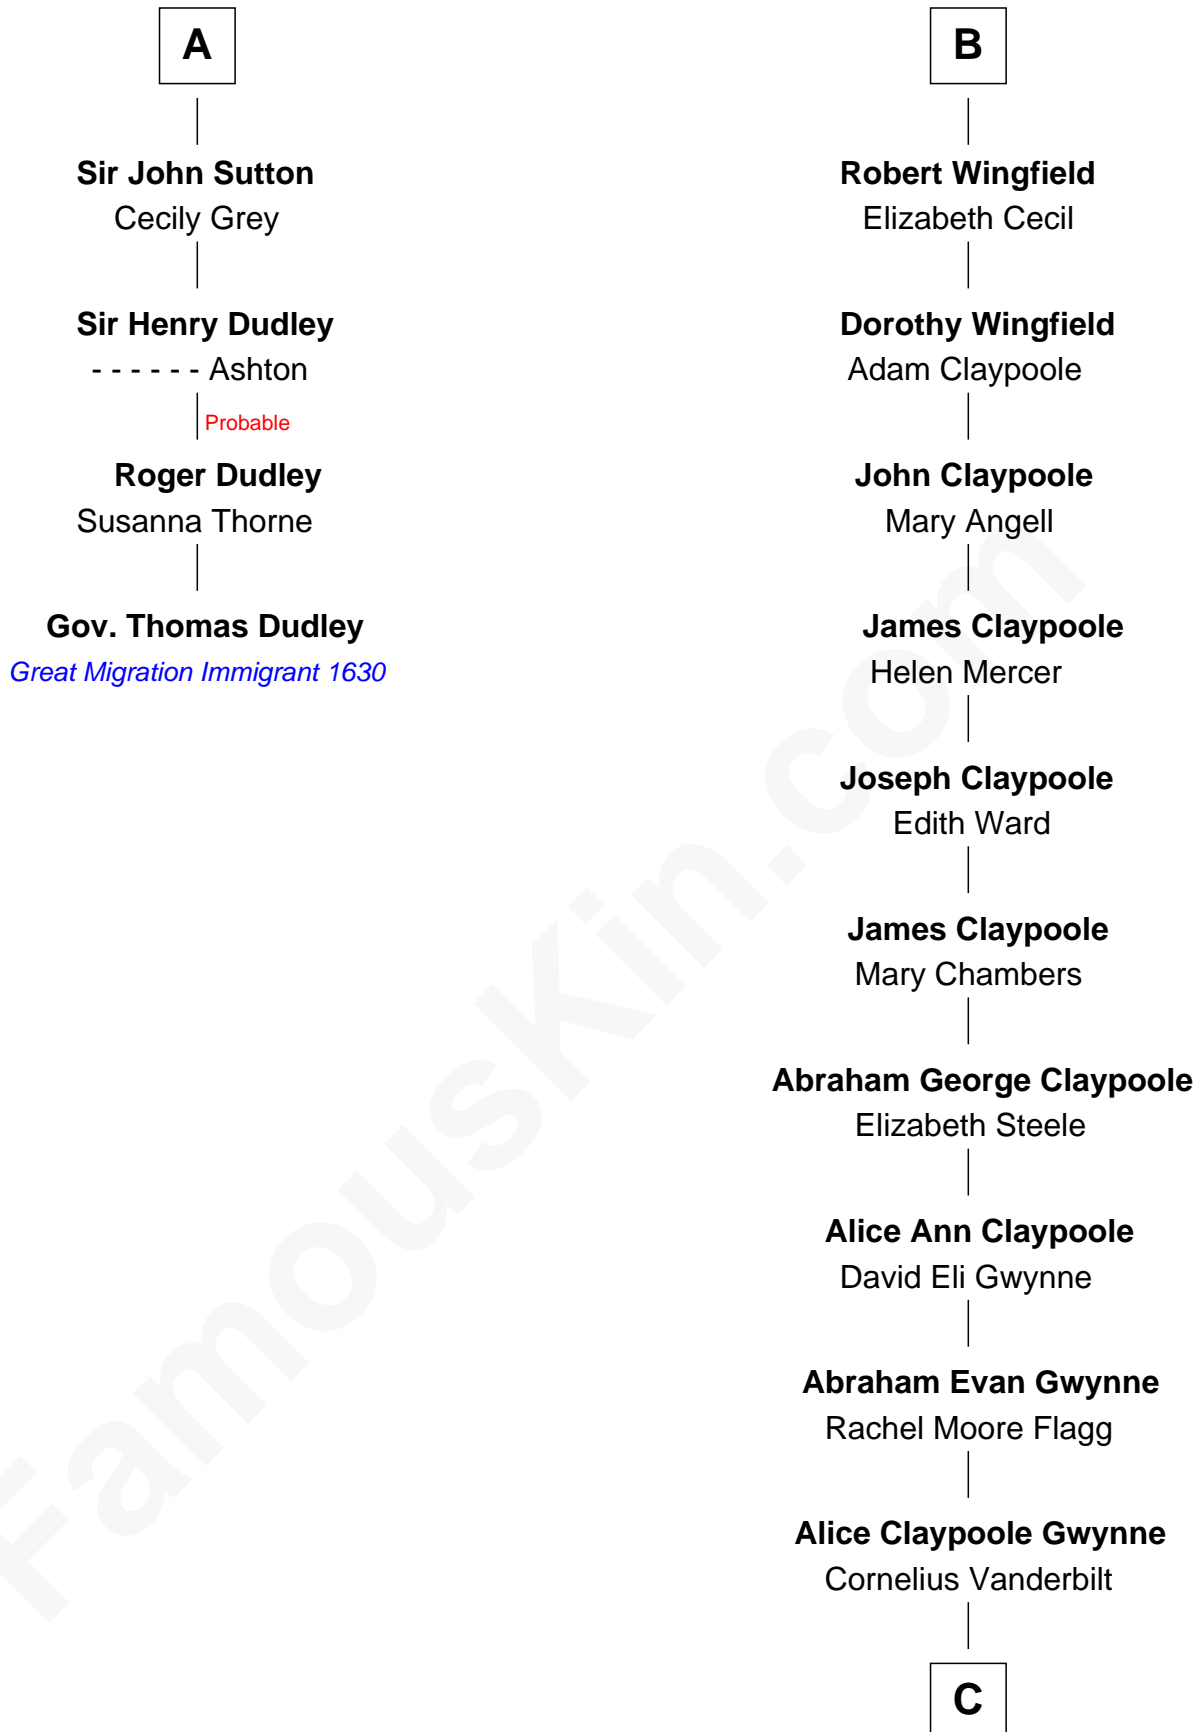

FamousKin.com

Relationship Chart of

Gov. Thomas Dudley

(1576 - 1653) Great Migration Immigrant 1630

10th cousin 8 times removed of

Gloria Vanderbilt
Fashion Designer

C

Reginald Claypoole Vanderbilt
Gloria Maria Mercedes Morgan

Gloria Vanderbilt
Fashion Designer

FamousKin.com