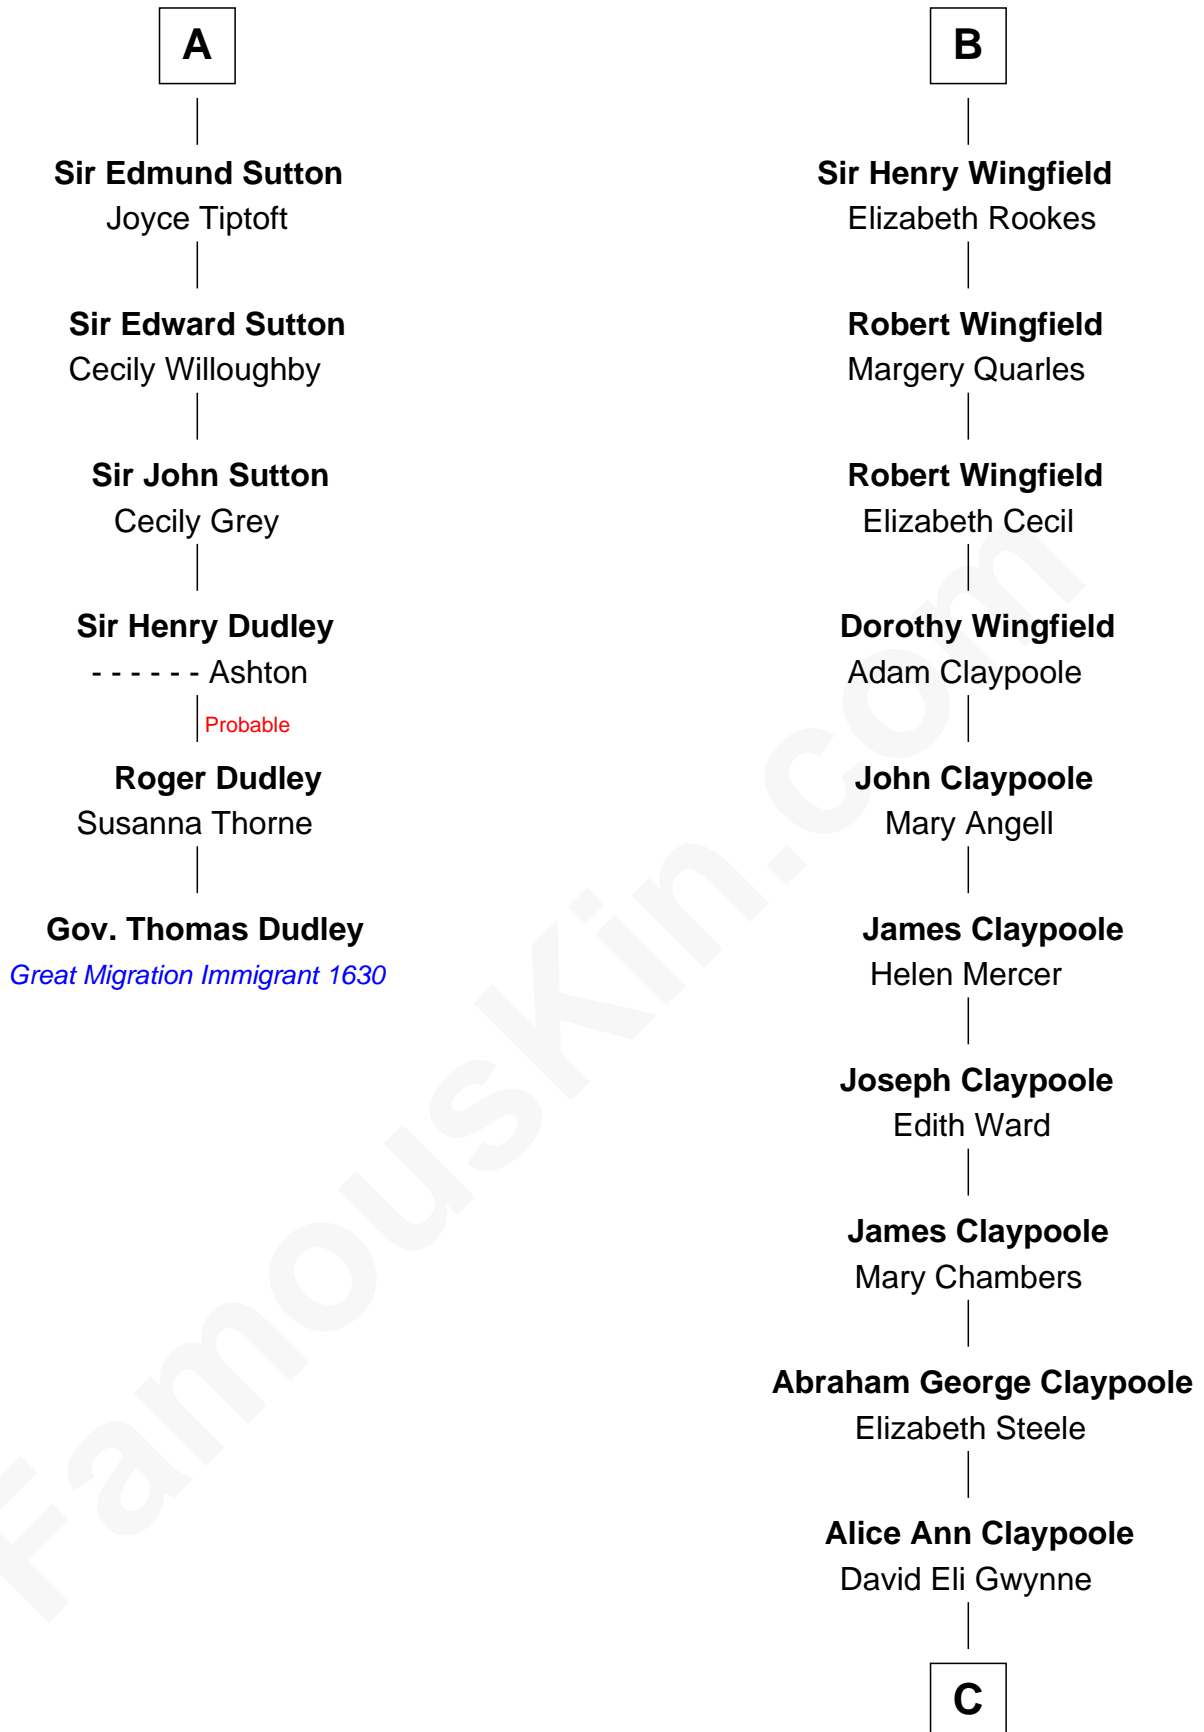

FamousKin.com

Relationship Chart of

Gov. Thomas Dudley

(1576 - 1653) Great Migration Immigrant 1630

12th cousin 8 times removed of

Gloria Vanderbilt
Fashion Designer

C

Abraham Evan Gwynne

Rachel Moore Flagg

Alice Claypoole Gwynne

Cornelius Vanderbilt

Reginald Claypoole Vanderbilt

Gloria Maria Mercedes Morgan

Gloria Vanderbilt

Fashion Designer

FamousKin.com