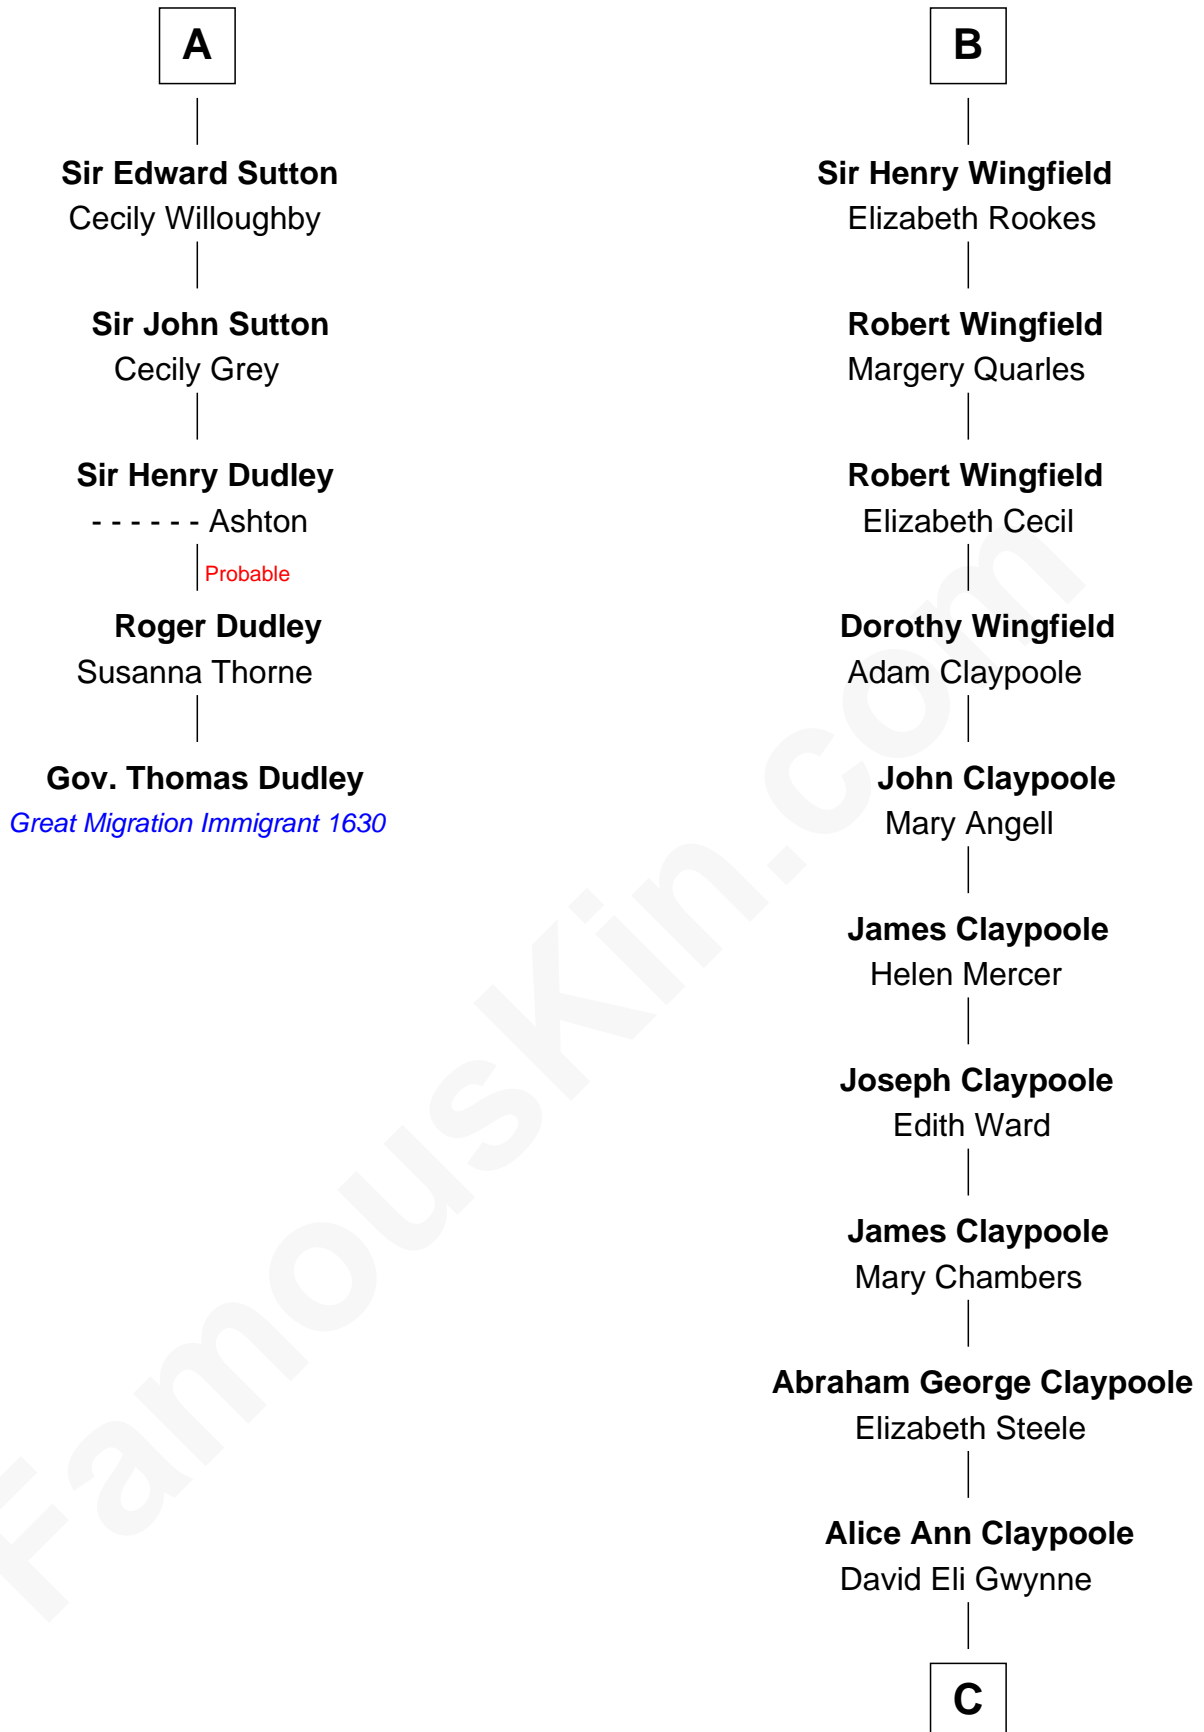

FamousKin.com

Relationship Chart of

Gov. Thomas Dudley

(1576 - 1653) Great Migration Immigrant 1630

11th cousin 9 times removed of

Gloria Vanderbilt
Fashion Designer

William de Braiose
Eva Marshal

Eve de Braiose
Sir William de Cantilupe

Milicent de Cantilupe
Eudo la Zouche

Eve la Zouche
Sir Maurice de Berkeley

Thomas de Berkeley
Katherine de Clyvedon

Sir John Berkeley
Elizabeth Betteshorne

Elizabeth Berkeley
Sir John Sutton

Sir Edmund Sutton
Joyce Tiptoft

A

Eleanor de Braiose
Sir Humphrey de Bohun

Humphrey de Bohun
Maud de Fiennes

Humphrey de Bohun
Elizabeth Plantagenet

Sir William de Bohun
Elizabeth de Badlesmere

Elizabeth de Bohun
Sir Richard Fitzalan

Elizabeth Fitzalan
Sir Robert Goushill

Elizabeth Goushill
Sir Robert Wingfield

B

C

Abraham Evan Gwynne

Rachel Moore Flagg

Alice Claypoole Gwynne

Cornelius Vanderbilt

Reginald Claypoole Vanderbilt