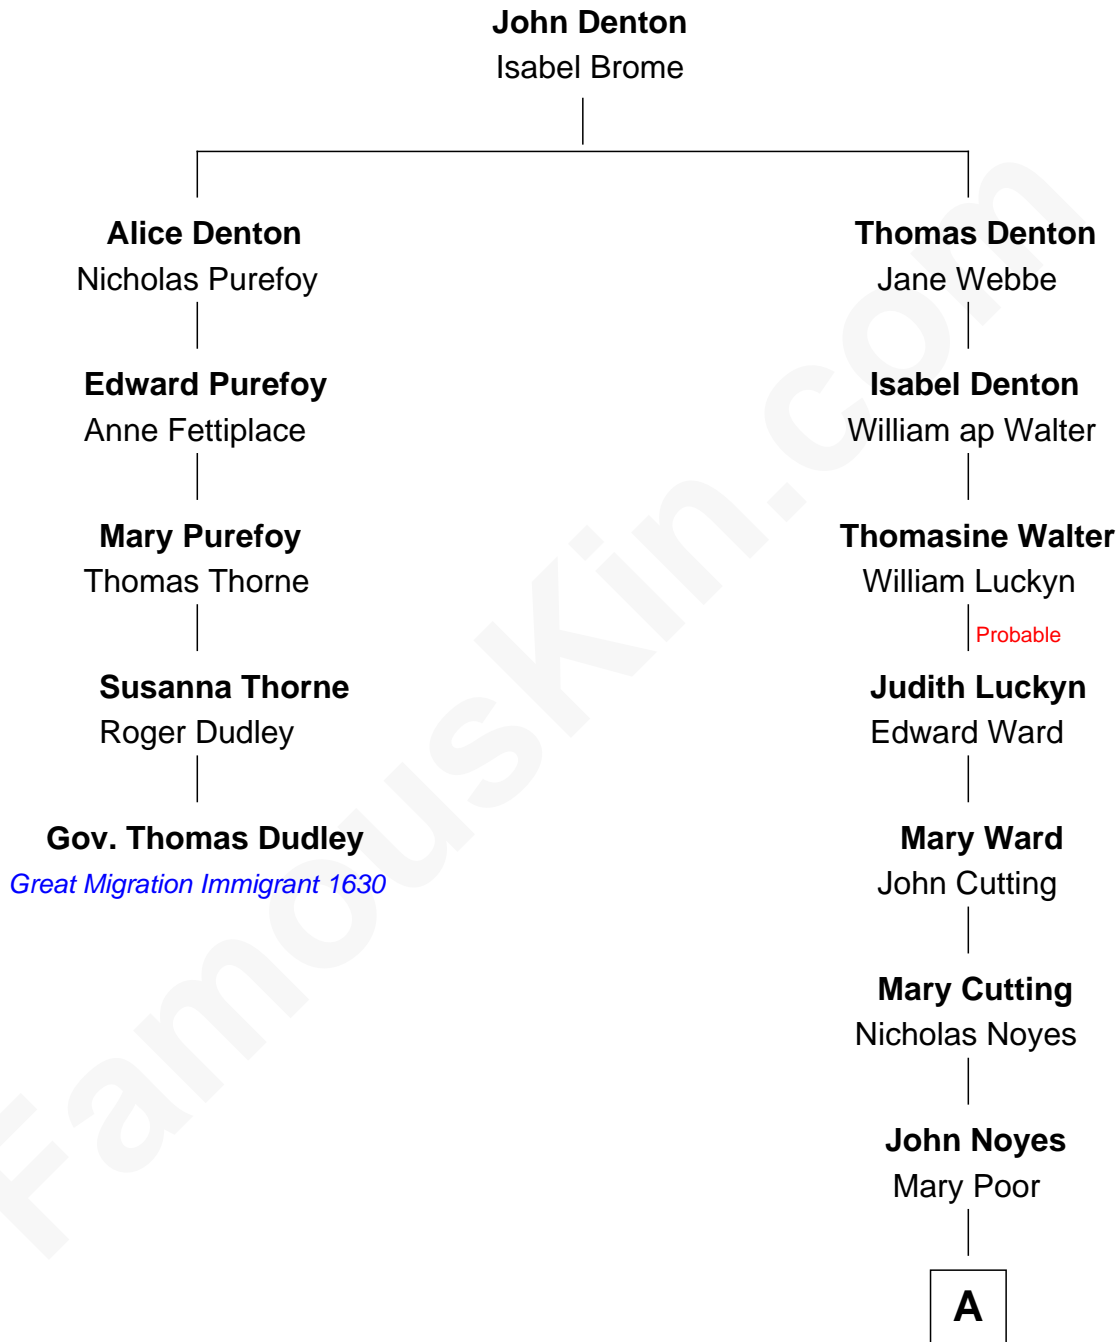

FamousKin.com

Relationship Chart of

Gov. Thomas Dudley

(1576 - 1653) *Great Migration Immigrant 1630*

4th cousin 10 times removed of

Ray Bradbury

Author of The Martian Chronicles

A

John Noyes

Mary Thurlo

Simon Noyes

Elizabeth Eaton

Hannah Noyes

Samuel Bradbury

Samuel Bradbury

Frances Mary Rohead