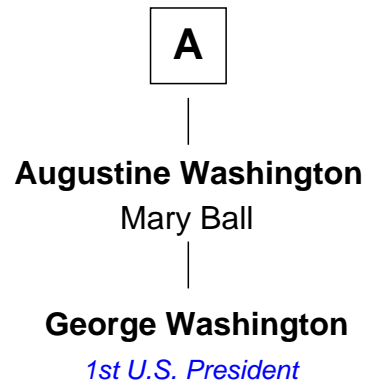

FamousKin.com

Relationship Chart of

Gov. Thomas Dudley

(1576 - 1653) *Great Migration Immigrant 1630*

4th cousin 4 times removed of

George Washington
1st U.S. President

FamousKin.com