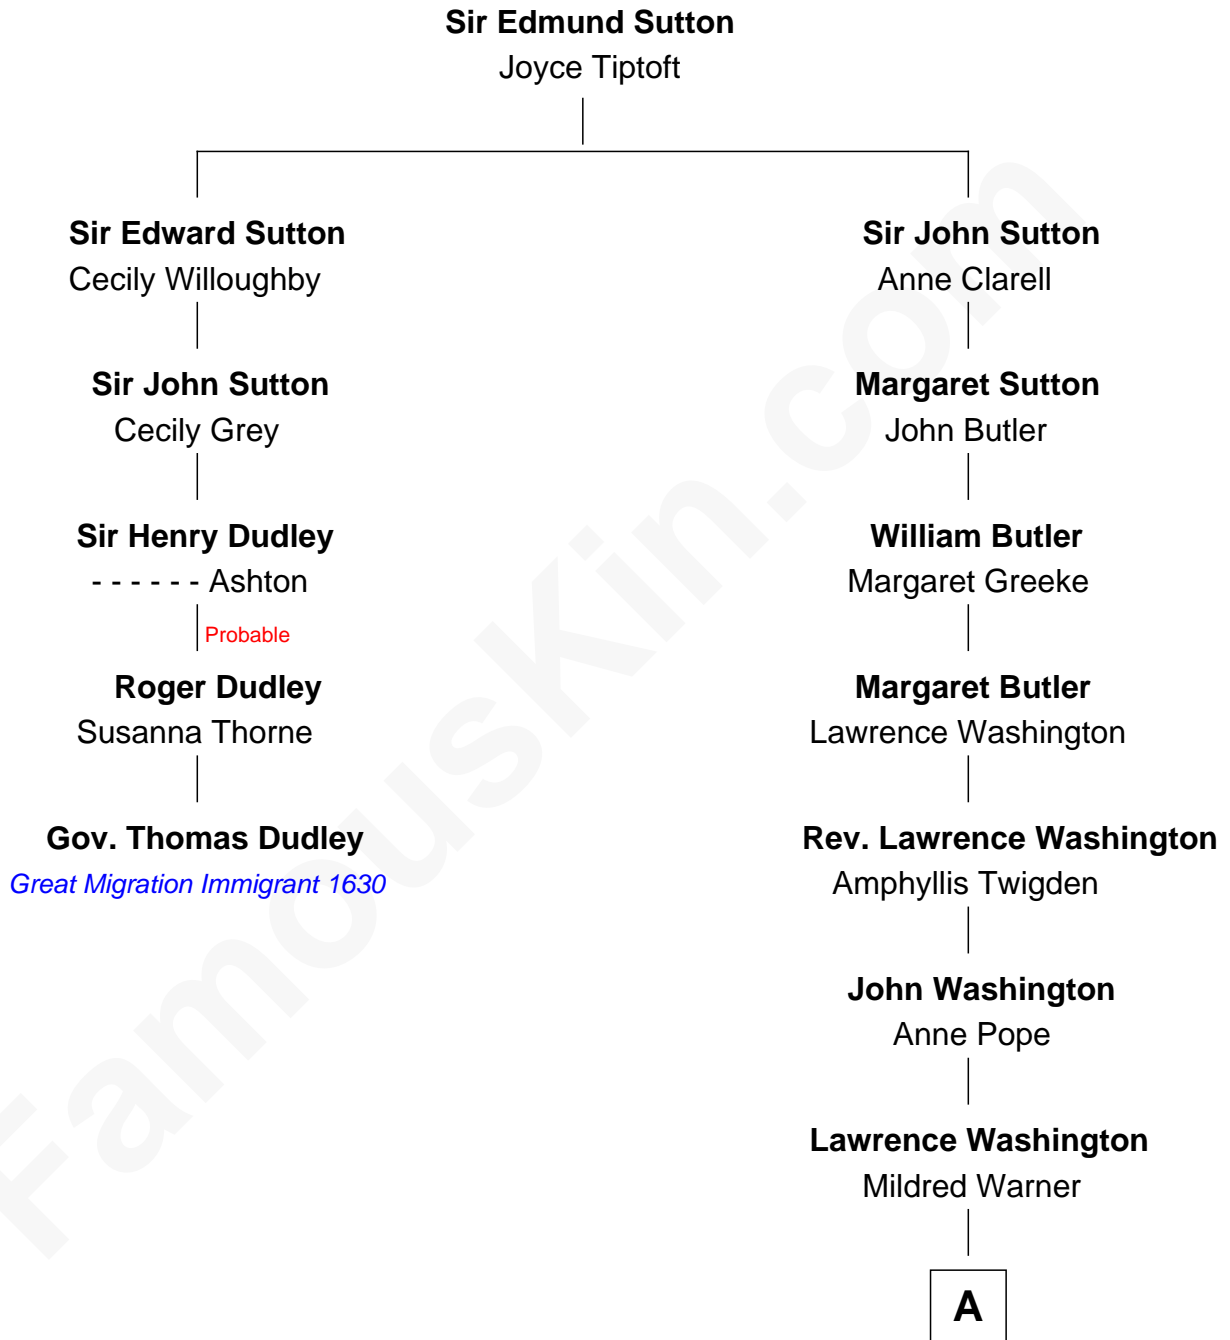

FamousKin.com

Relationship Chart of

Gov. Thomas Dudley

(1576 - 1653) *Great Migration Immigrant 1630*

4th cousin 4 times removed of

George Washington
1st U.S. President

FamousKin.com