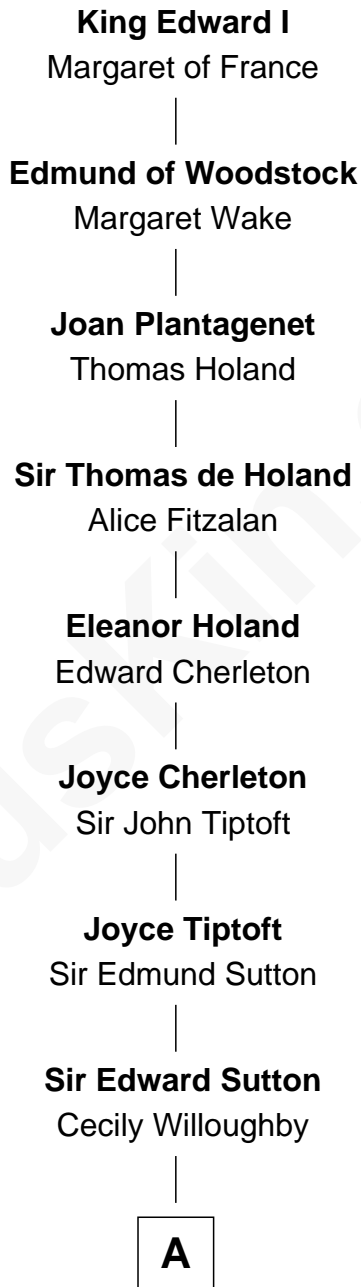

# FamousKin.com

## Relationship Chart of

### Gov. Thomas Dudley

(1576 - 1653) Great Migration Immigrant 1630

9th Great-grandson of

**King Edward I**  
*King of England*

**A**

|  
**Sir John Sutton**

Cecily Grey

|  
**Sir Henry Dudley**

----- Ashton

| Probable

**Roger Dudley**

Susanna Thorne

|  
**Gov. Thomas Dudley**

*Great Migration Immigrant 1630*

FamousKin.com