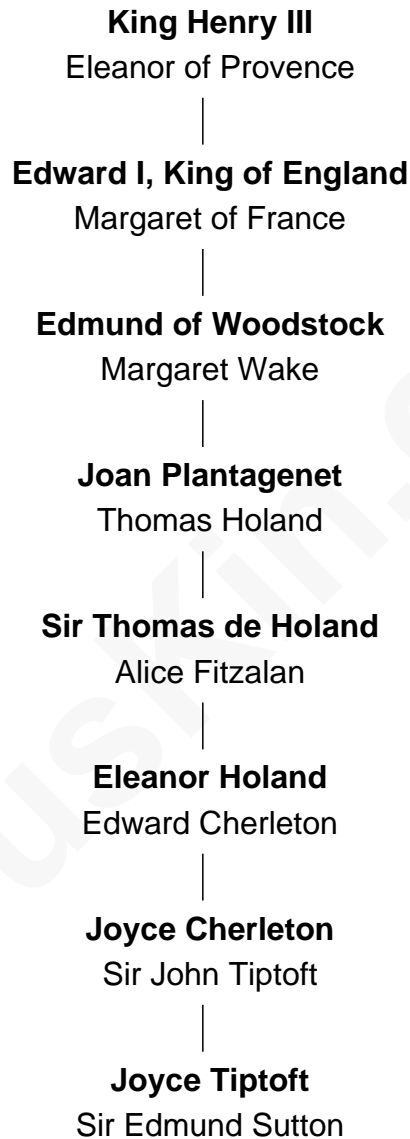

FamousKin.com

Relationship Chart of

Gov. Thomas Dudley

(1576 - 1653) Great Migration Immigrant 1630

10th Great-grandson of

King Henry III
King of England

A

A

—
Sir Edward Sutton

Cecily Willoughby

—
Sir John Sutton

Cecily Grey

—
Sir Henry Dudley

----- Ashton

| Probable

—
Roger Dudley

Susanna Thorne

—
Gov. Thomas Dudley

Great Migration Immigrant 1630

FamousKin.com