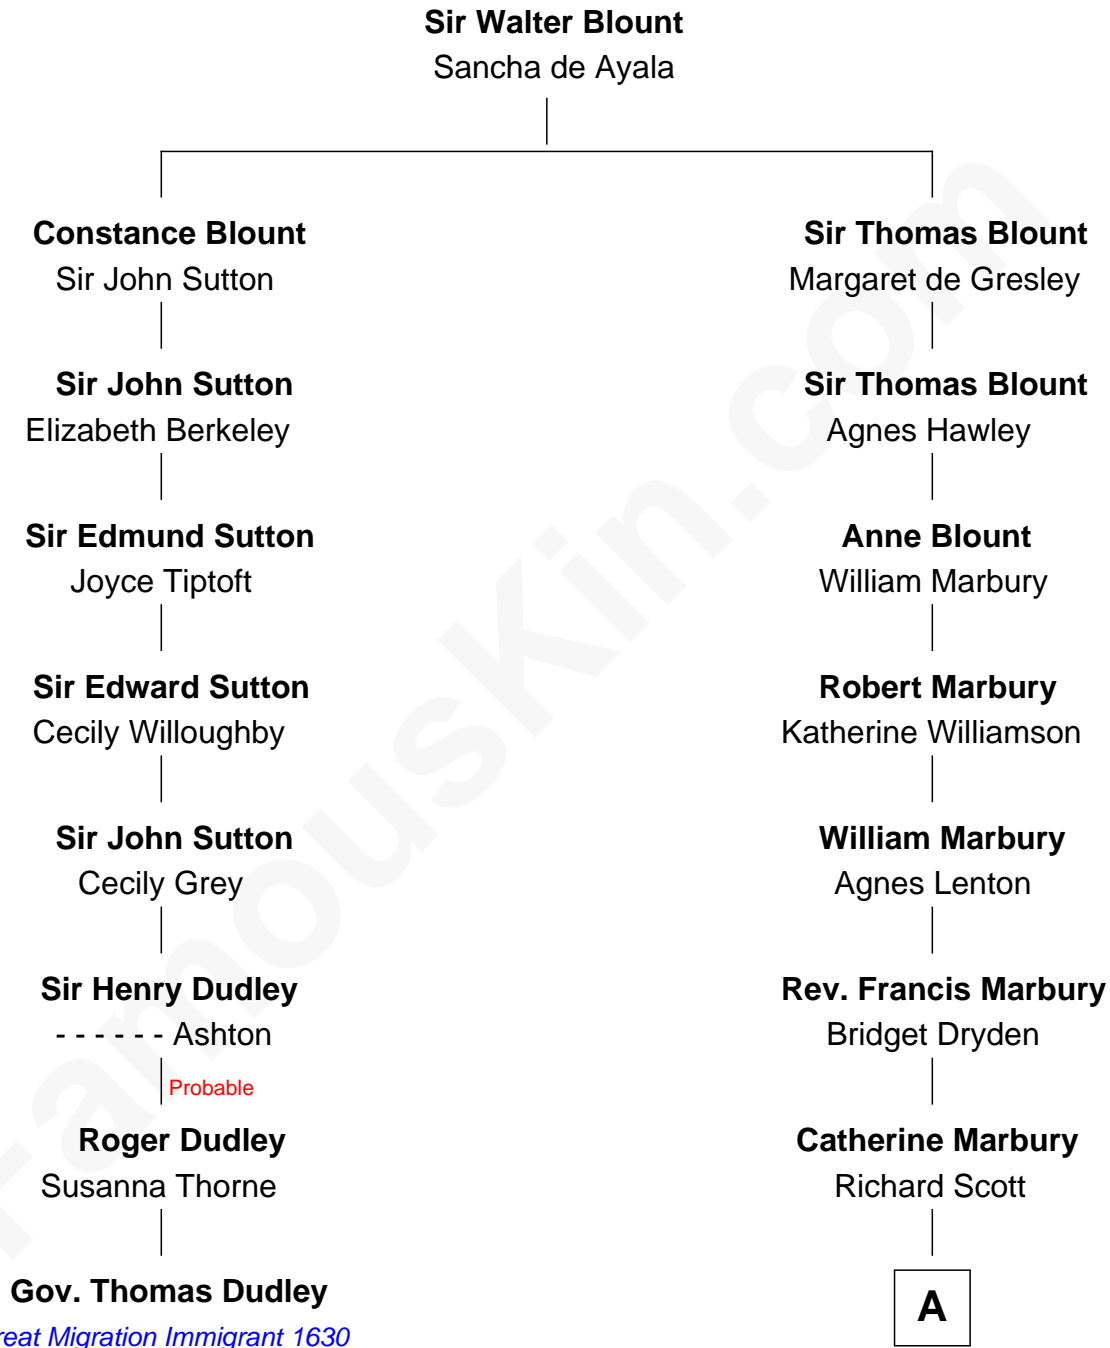

## Relationship Chart of

### Gov. Thomas Dudley

(1576 - 1653) Great Migration Immigrant 1630

7th cousin 7 times removed of

**Hetty Green**

"The Witch of Wall Street"

**A**

—  
**Mary Scott**

Christopher Holder