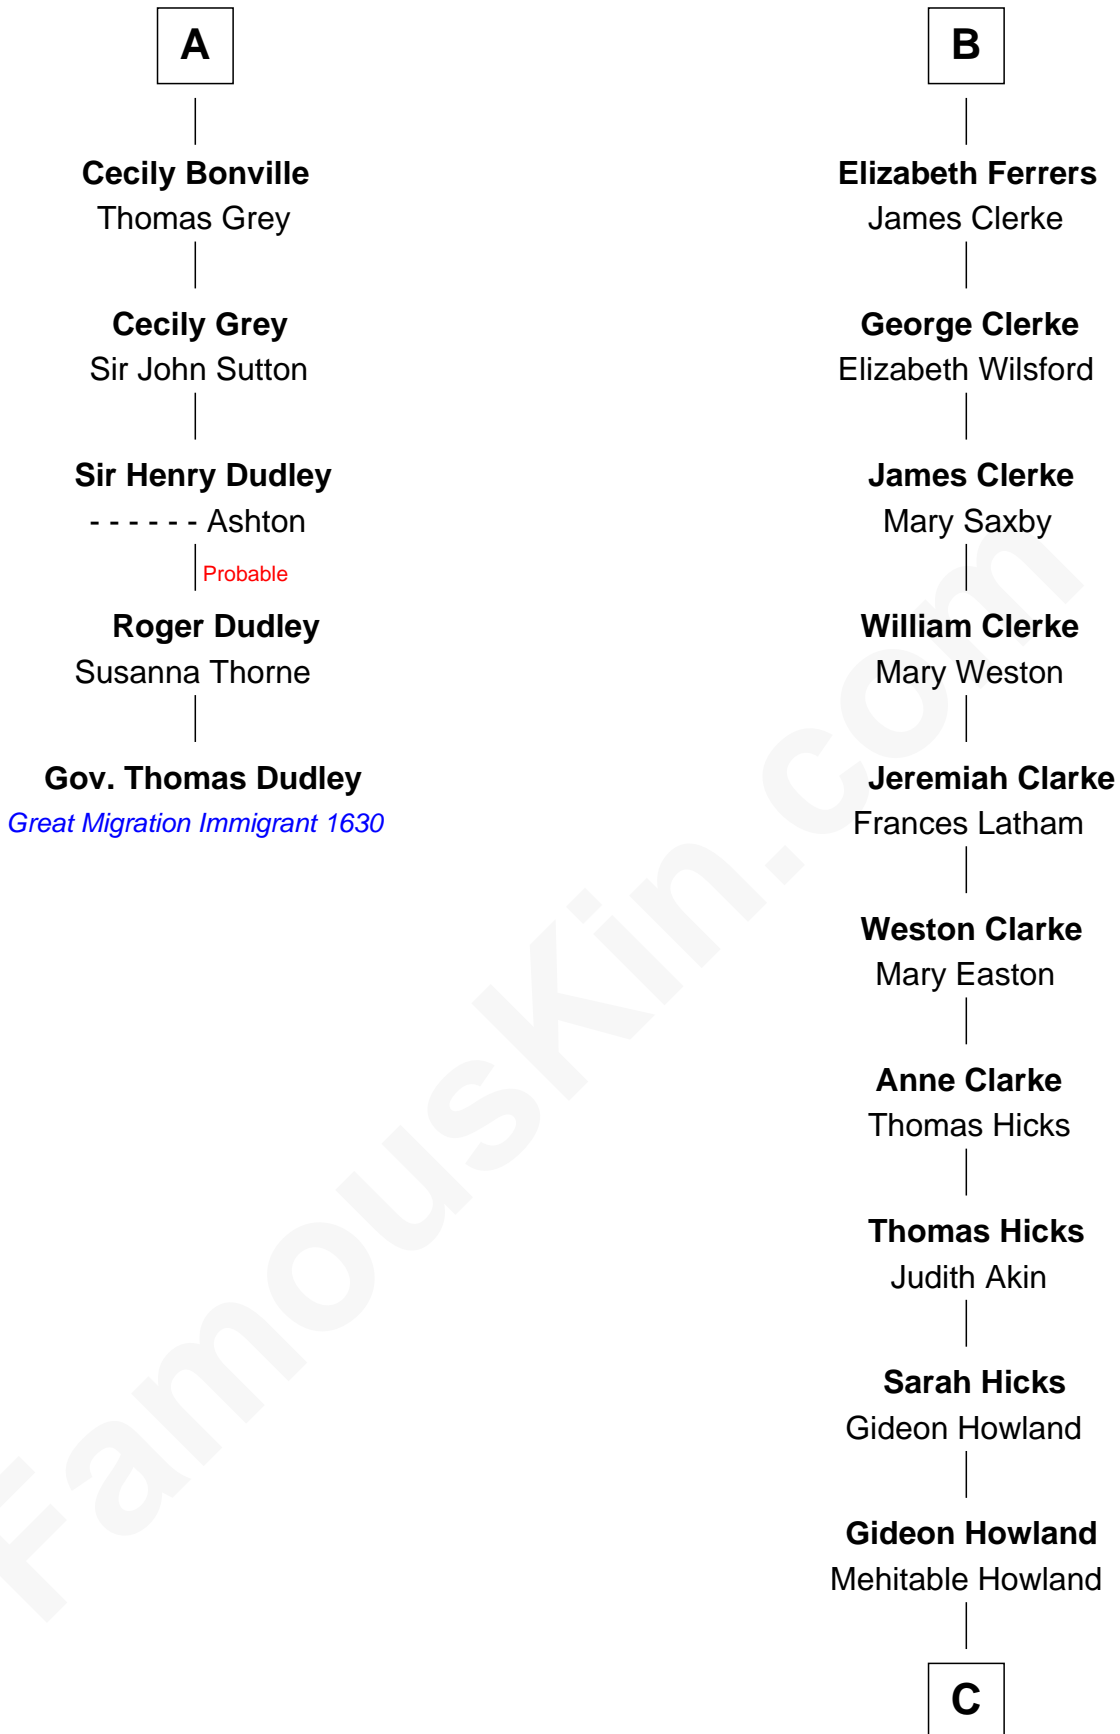

FamousKin.com

Relationship Chart of

Gov. Thomas Dudley

(1576 - 1653) Great Migration Immigrant 1630

11th cousin 7 times removed of

Hetty Green

"The Witch of Wall Street"

Sir Robert de Ros

Isabel de Aubeney

C

Abby Slocum Howland

Edward Mott Robinson

Hetty Green

"The Witch of Wall Street"

FamousKin.com