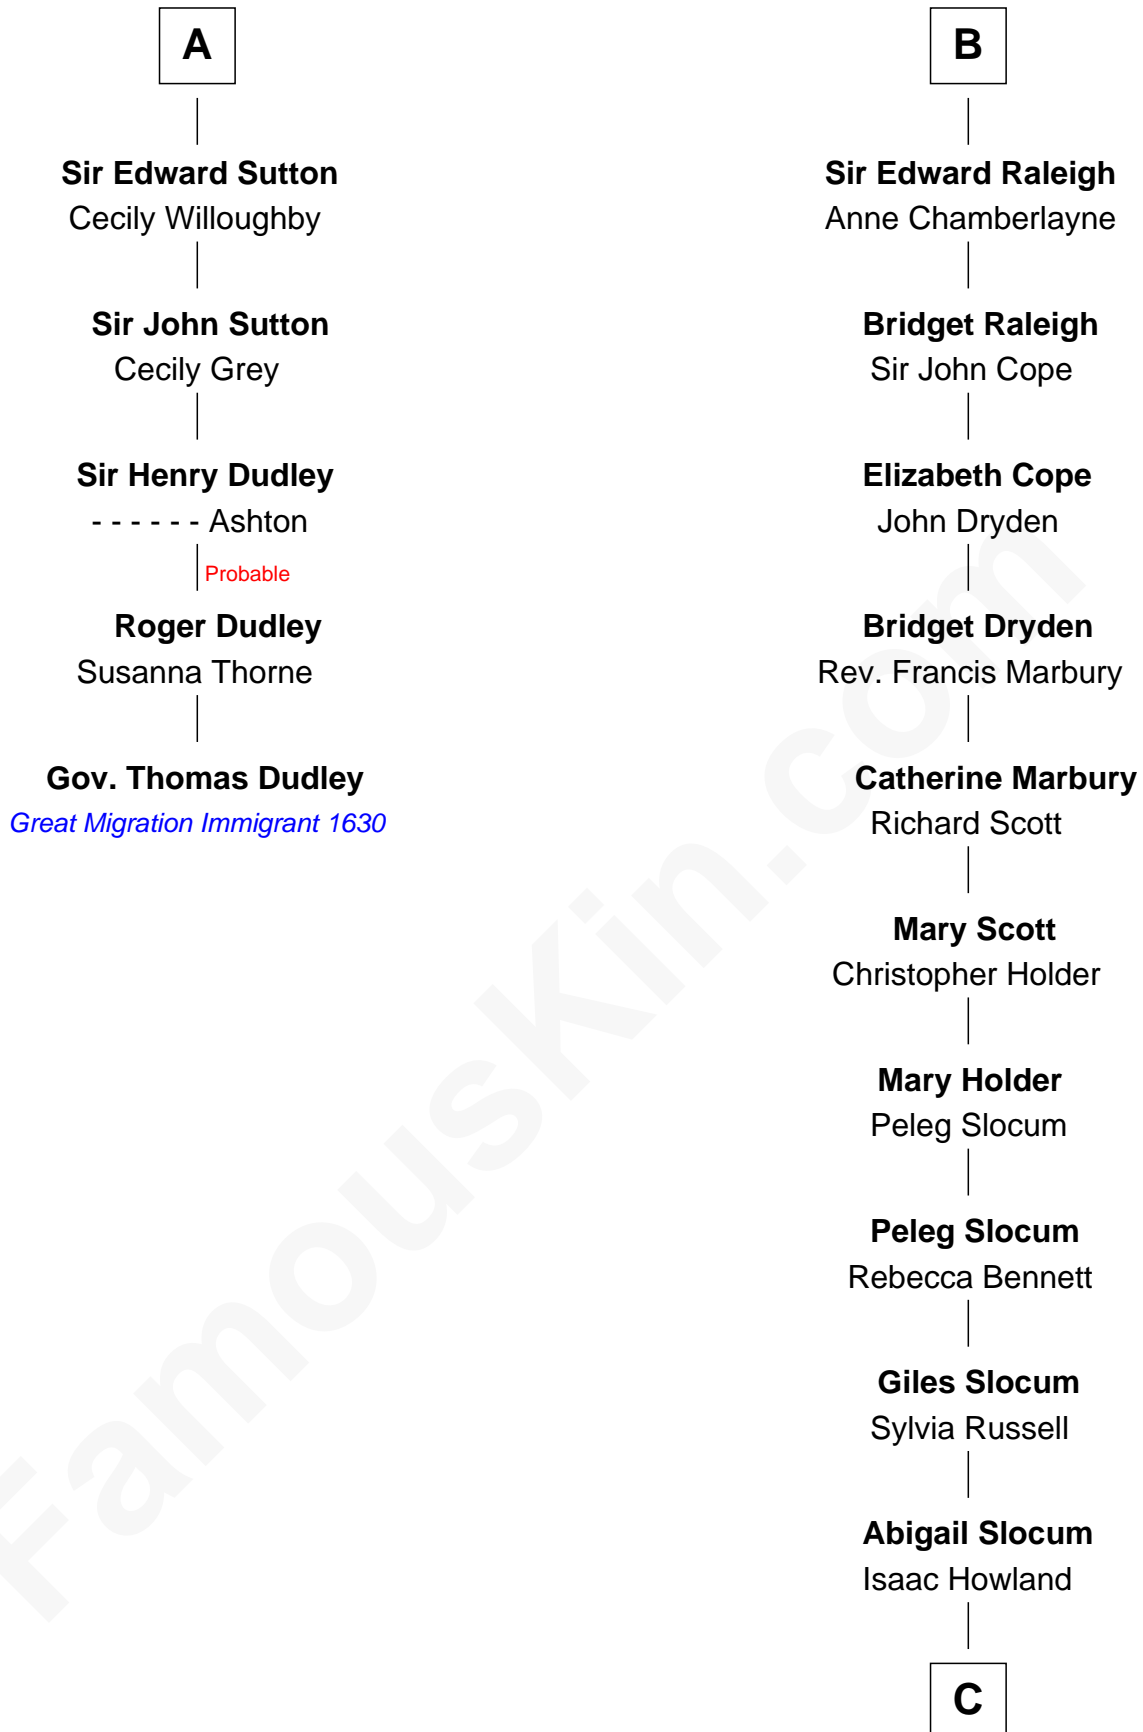

FamousKin.com

Relationship Chart of

Gov. Thomas Dudley

(1576 - 1653) Great Migration Immigrant 1630

11th cousin 8 times removed of

Hetty Green

"The Witch of Wall Street"

Sir Hugh le Despencer

Hugh le Despencer

Eleanor de Clare

Sir Edward le Despencer

Anne de Ferrers

Edward Despencer

Elizabeth Burghersh

Margaret Despencer

Robert de Ferrers

Phillippa Ferrers

Sir Thomas Greene

Elizabeth Greene

William Raleigh

Sir Edward Raleigh

Margaret Verney

B

C

Mehitable Howland

Gideon Howland

Abby Slocum Howland

Edward Mott Robinson

Hetty Green

"The Witch of Wall Street"

FamousKin.com