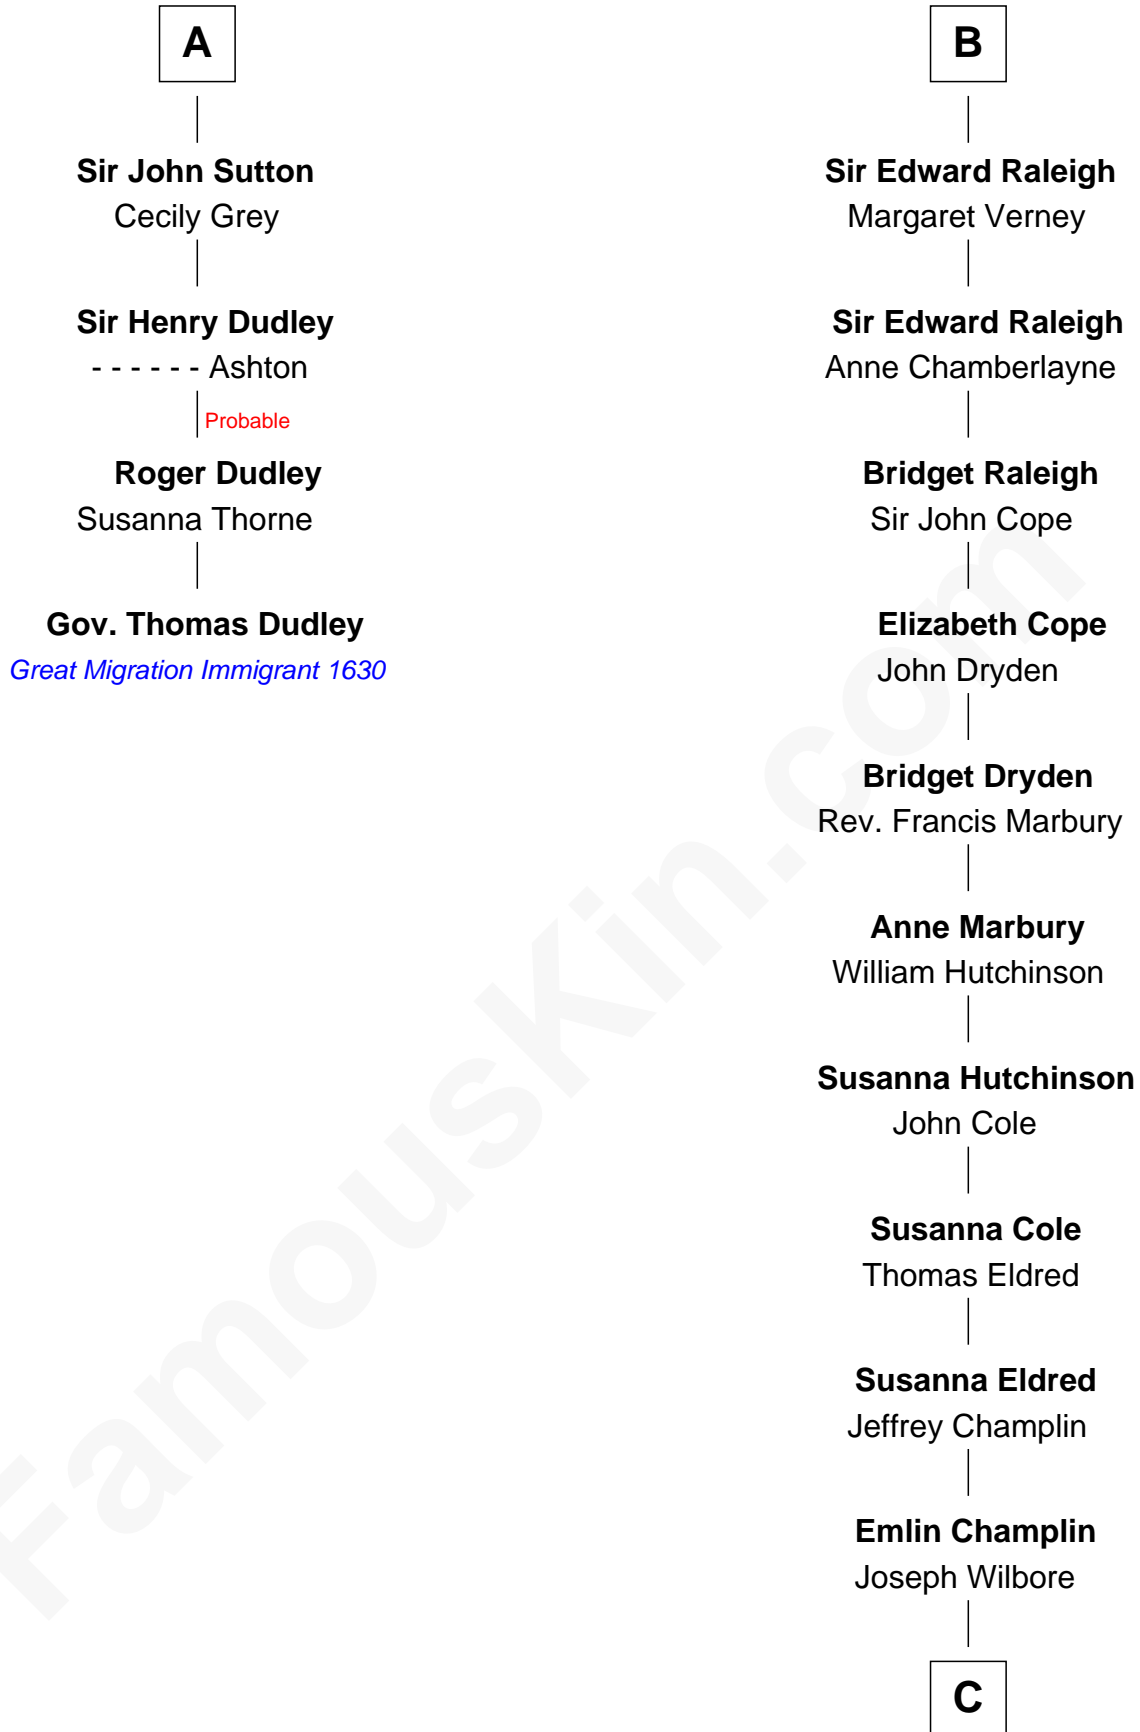

FamousKin.com

Relationship Chart of

Gov. Thomas Dudley

(1576 - 1653) Great Migration Immigrant 1630

10th cousin 10 times removed of

Shanghai Pierce
Texas Cattleman

Sir James de Audley

Ela Longespee

C

Ambless Wilbore
Nathaniel Stoddard

Susanna Stoddard
Isaac Pearce

Jonathan D. Pearce
Hanna Phillips Head

Shanghai Pierce
Texas Cattleman

FamousKin.com