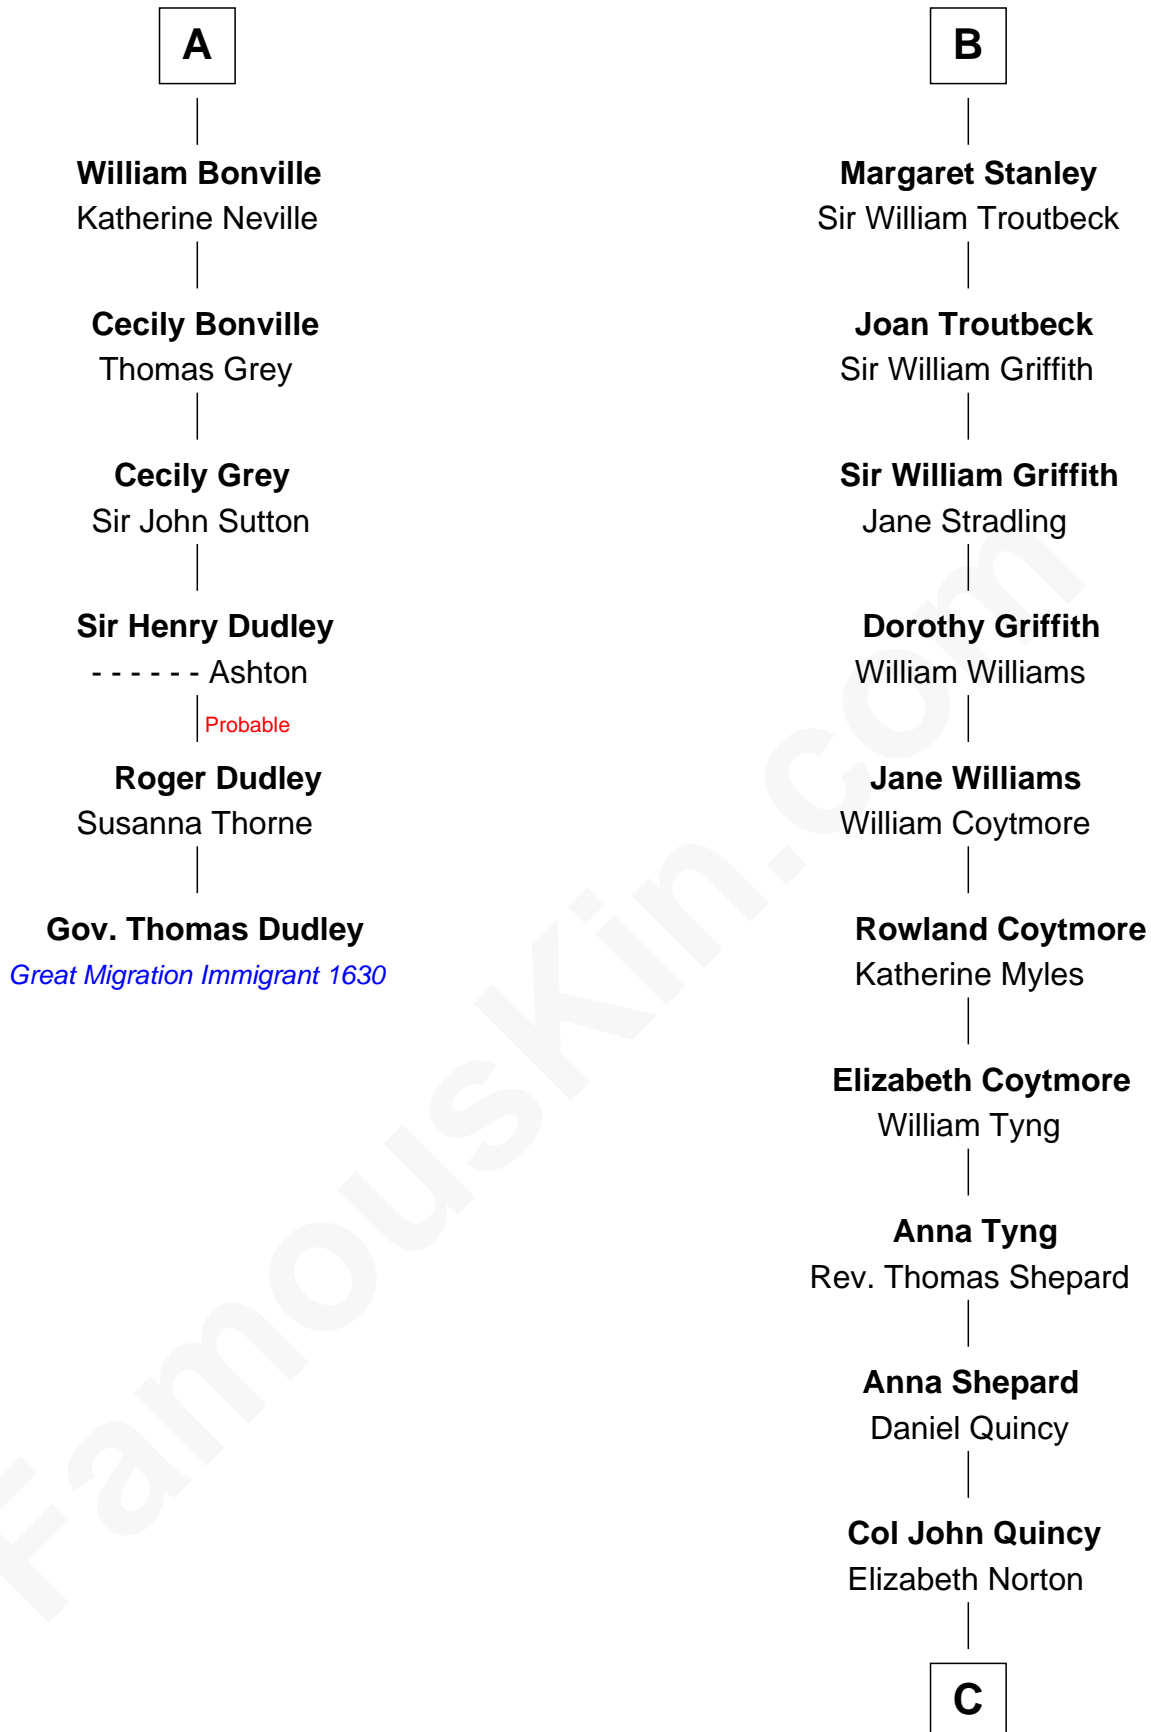

FamousKin.com

Relationship Chart of

Gov. Thomas Dudley

(1576 - 1653) Great Migration Immigrant 1630

12th cousin 7 times removed of

John Quincy Adams

6th U.S. President

Sir Humphrey de Bohun

Maud of Eu

C

Elizabeth Quincy
Rev. William Smith

Abigail Quincy Smith
John Adams

John Quincy Adams
6th U.S. President

FamousKin.com