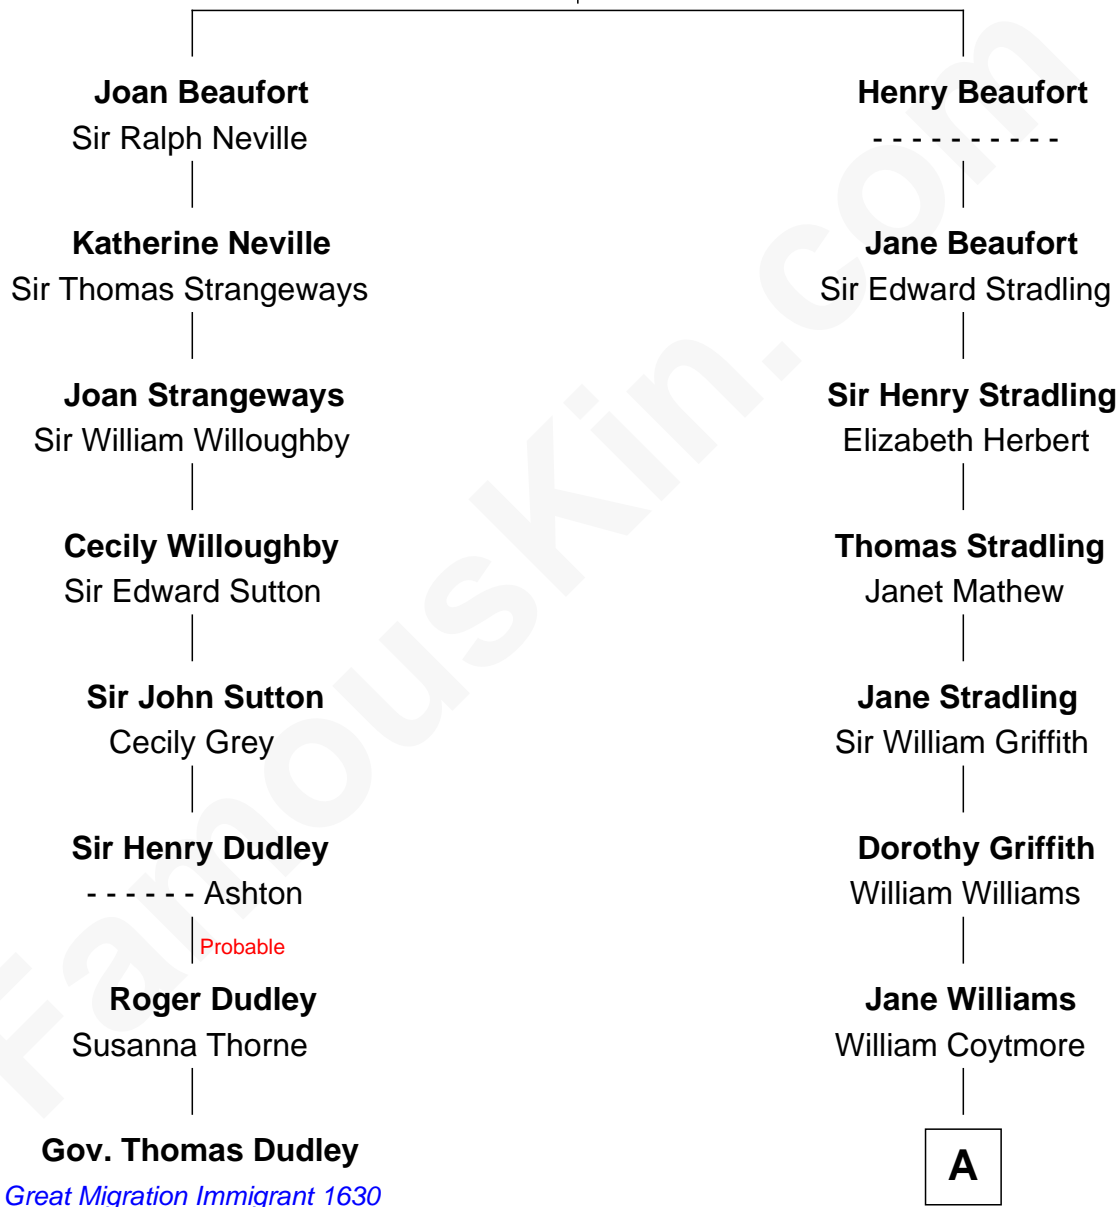

FamousKin.com

Relationship Chart of

Gov. Thomas Dudley

(1576 - 1653) Great Migration Immigrant 1630

7th cousin 7 times removed of

John Quincy Adams

6th U.S. President

John of Gaunt
Katherine Roet

A

Rowland Coytmore

Katherine Myles

Elizabeth Coytmore

William Tyng

Anna Tyng

Rev. Thomas Shepard

Anna Shepard

6th U.S. President