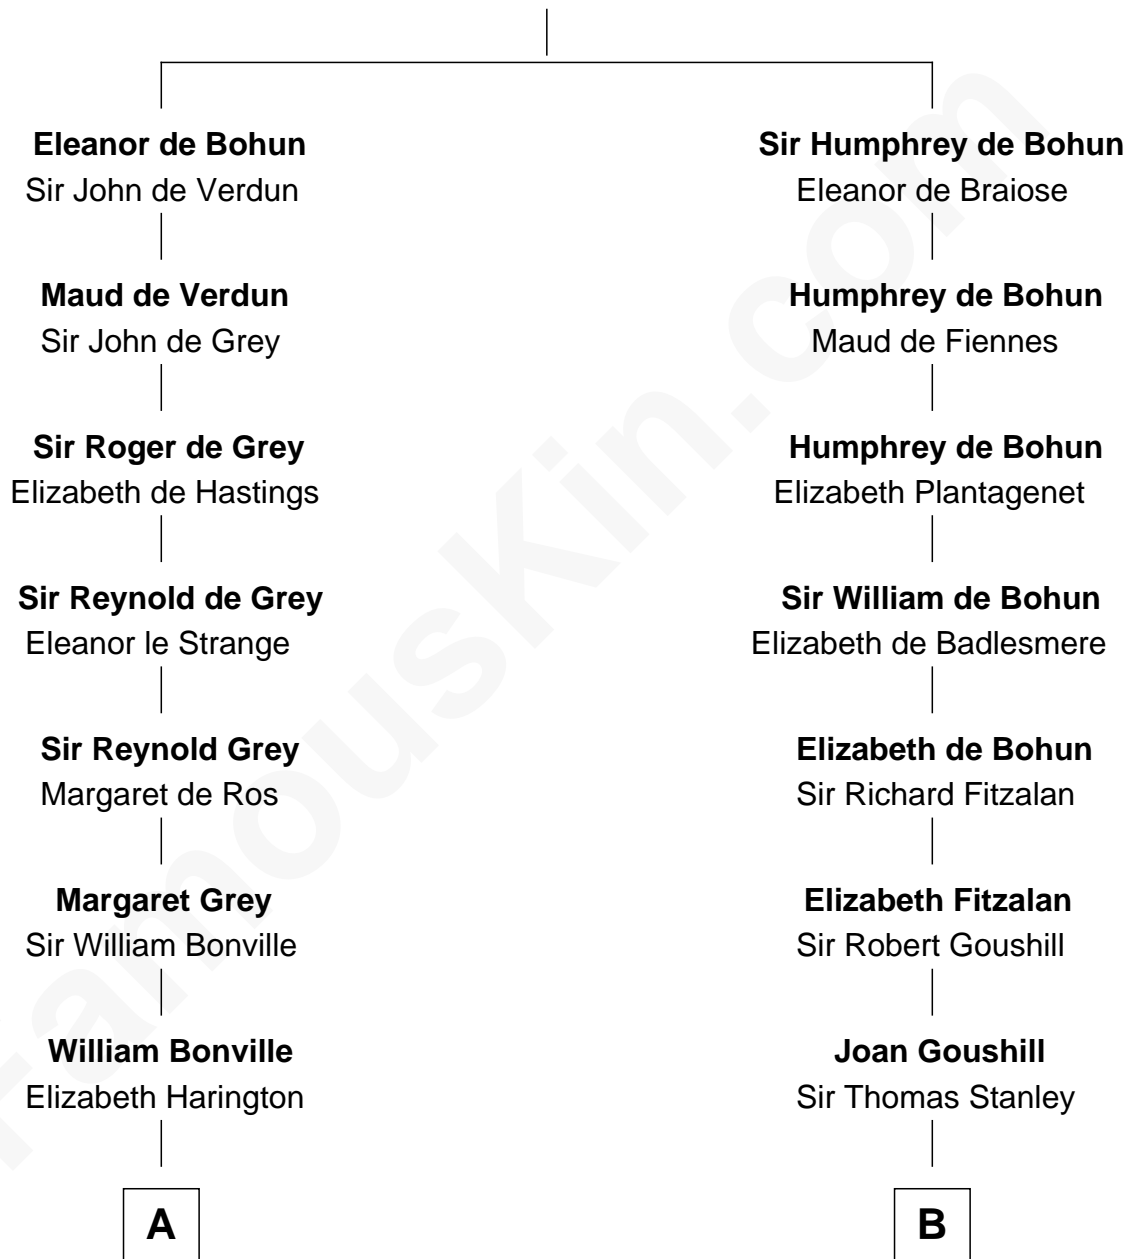

FamousKin.com
Relationship Chart of
Gov. Thomas Dudley

(1576 - 1653) Great Migration Immigrant 1630

12th cousin 6 times removed of

Abigail (Smith) Adams

First Lady of President John Adams

Sir Humphrey de Bohun

Maud of Eu

C

Elizabeth Quincy
Rev. William Smith

Abigail (Smith) Adams
First Lady of John Adams

FamousKin.com