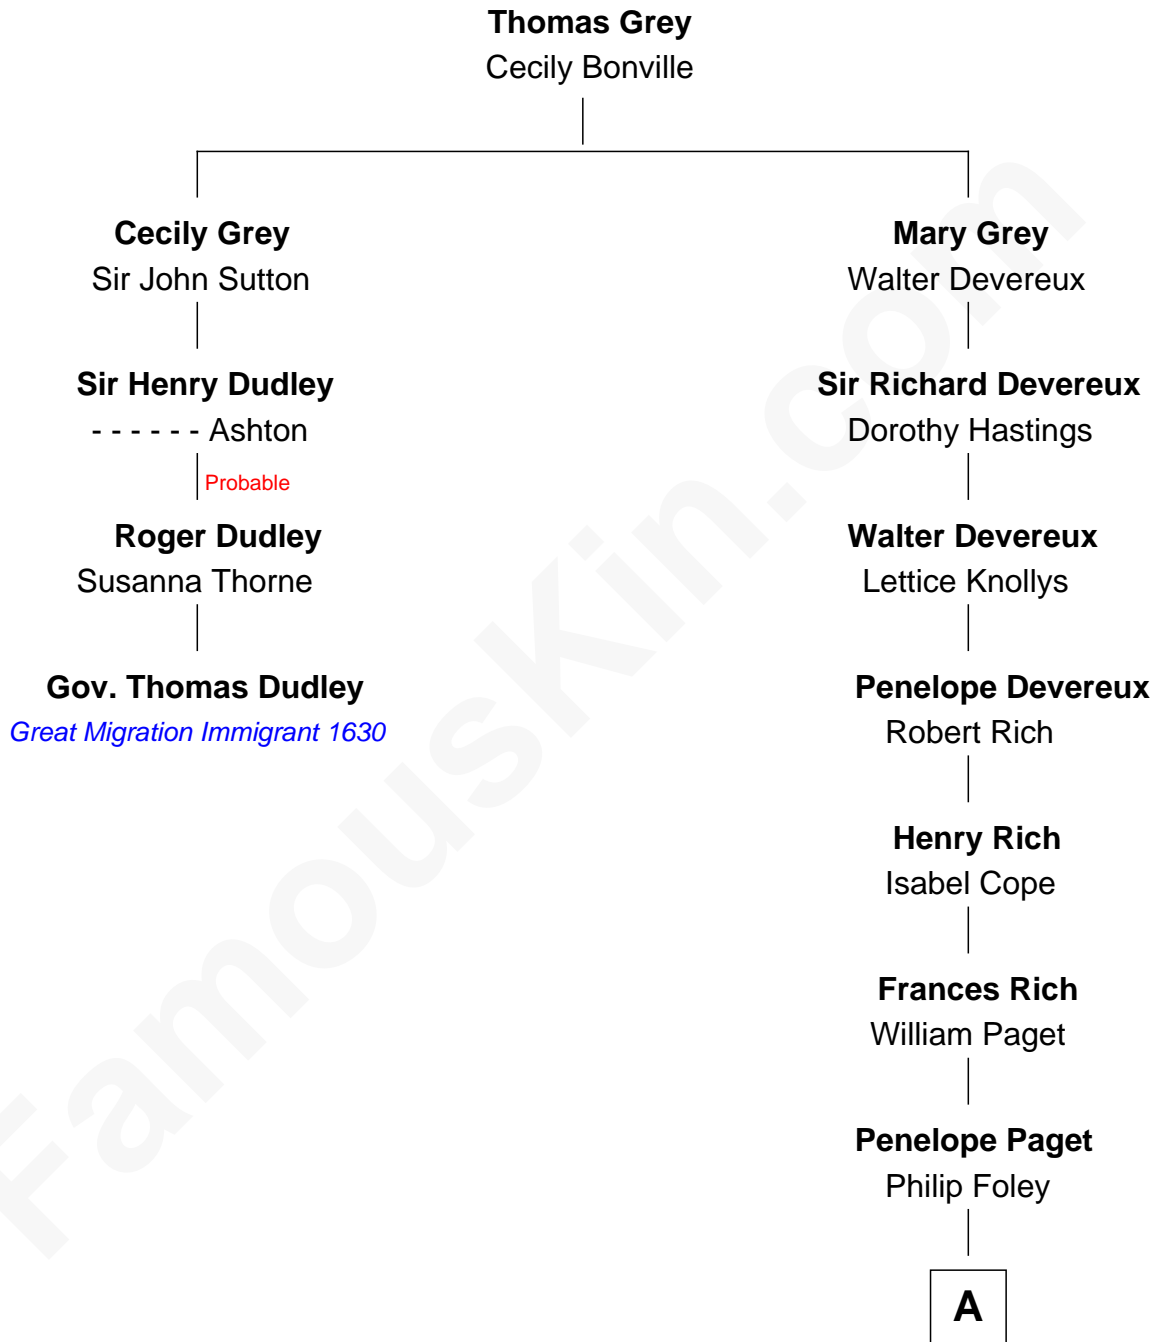

FamousKin.com

Relationship Chart of

Gov. Thomas Dudley

(1576 - 1653) *Great Migration Immigrant 1630*

3rd cousin 8 times removed of

Charles Darwin
Theory of Evolution

A

Paul Foley
Elizabeth Turton

Penelope Foley
Charles Howard

Mary Howard
Erasmus Darwin

Dr. Robert Waring Darwin
Susanna Wedgwood

Charles Darwin
Theory of Evolution

FamousKin.com