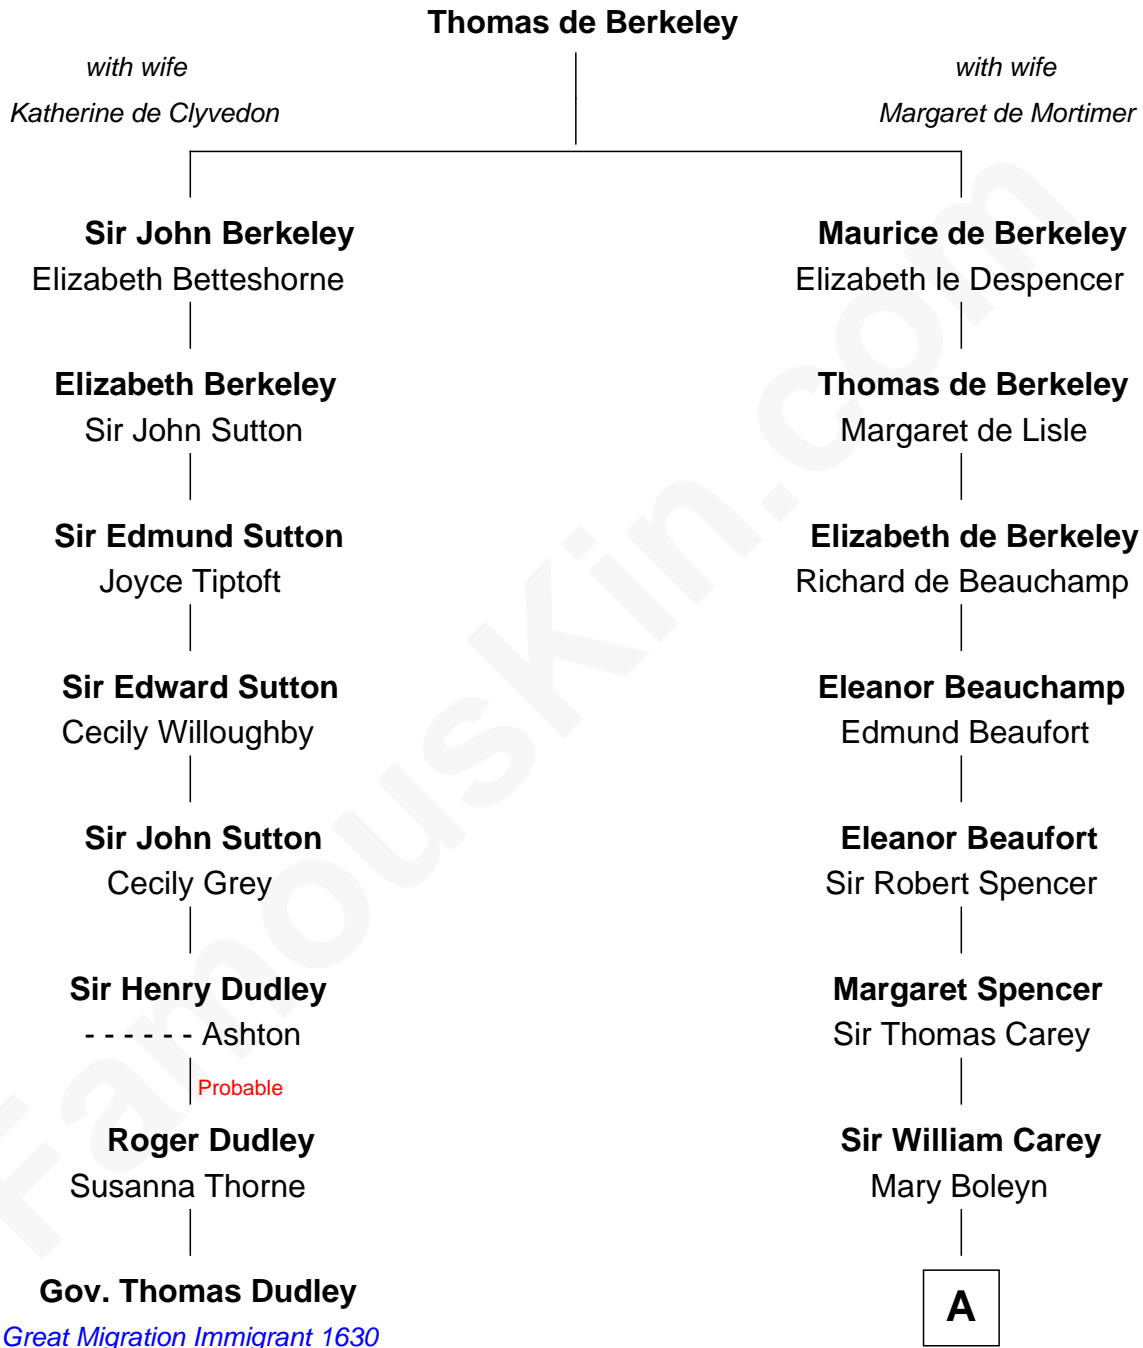

FamousKin.com

Relationship Chart of

Gov. Thomas Dudley

(1576 - 1653) Great Migration Immigrant 1630

7th cousin 9 times removed of

Charles Darwin
Theory of Evolution

A

Catherine Carey
Sir Francis Knollys

Henry Knollys
Margaret Cave

Lettice Knollys
William Paget

William Paget
Frances Rich

Penelope Paget
Philip Foley

Paul Foley
Elizabeth Turton

Penelope Foley
Charles Howard

Mary Howard
Erasmus Darwin

Dr. Robert Waring Darwin
Susanna Wedgwood

Charles Darwin
Theory of Evolution