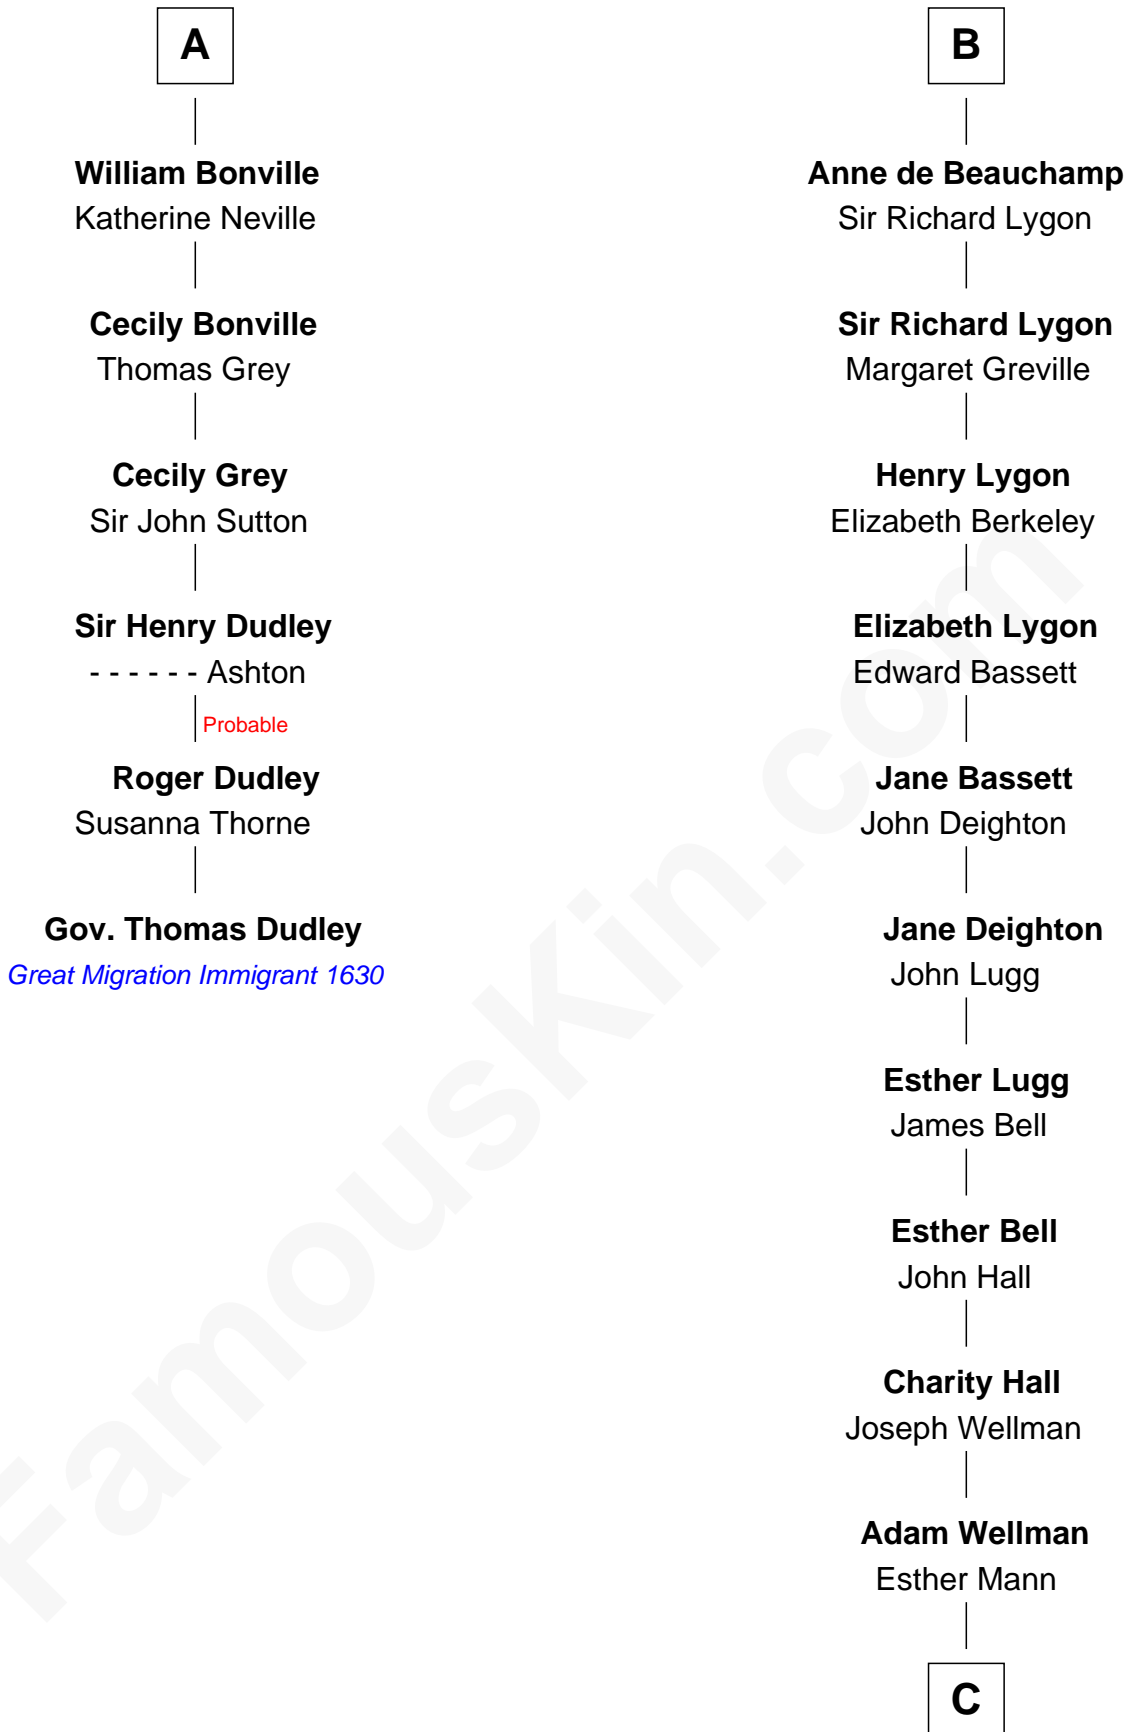

## Relationship Chart of

### Gov. Thomas Dudley

(1576 - 1653) Great Migration Immigrant 1630

12th cousin 8 times removed of

**Jack London**

Author of "The Call of the Wild"

**Sir Humphrey de Bohun**

Maud of Eu

**C**

—  
**Joel Wellman**

Betsey Baker  
—

**Marshall Daniel Wellman**

Eleanor Garrett Jones  
—

**Flora Wellman**

William Henry Chaney  
—

**Jack London**

*Author of "The Call of the Wild"*