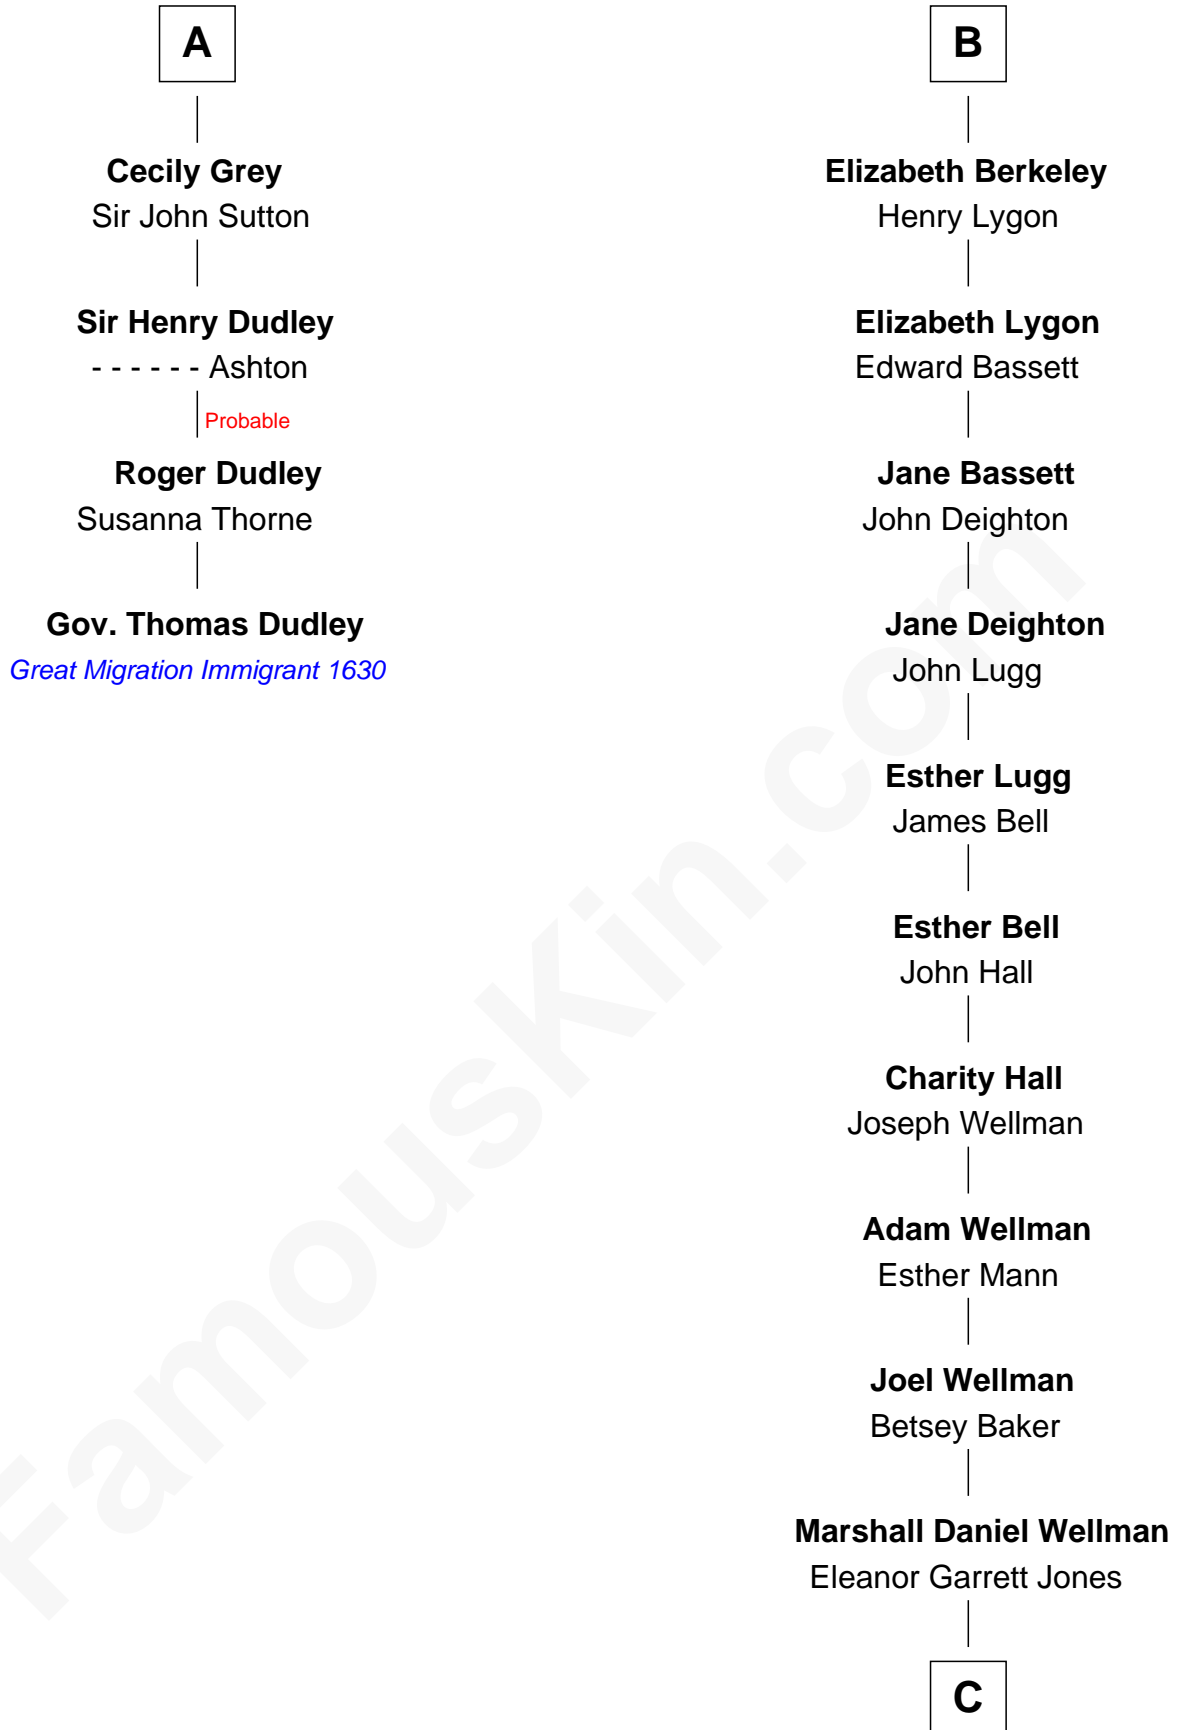

FamousKin.com

Relationship Chart of

Gov. Thomas Dudley

(1576 - 1653) Great Migration Immigrant 1630

10th cousin 8 times removed of

Jack London

Author of "The Call of the Wild"

Bartholomew de Badlesmere

Margaret de Clare

Margery de Badlesmere

Sir William de Ros

Thomas de Ros

Beatrice de Stafford

Margaret de Ros

Sir Reynold Grey

Margaret Grey

Elizabeth de Badlesmere

Sir William de Bohun

Elizabeth de Bohun

Sir Richard Fitzalan

Elizabeth Fitzalan

Sir Thomas Mowbray

Isabel Mowbray

Sir James Berkeley

Maurice Berkeley

Isabel Mead

Anne Berkeley

Sir William Dennis

Isabel Dennis

Sir John Berkeley

B

C