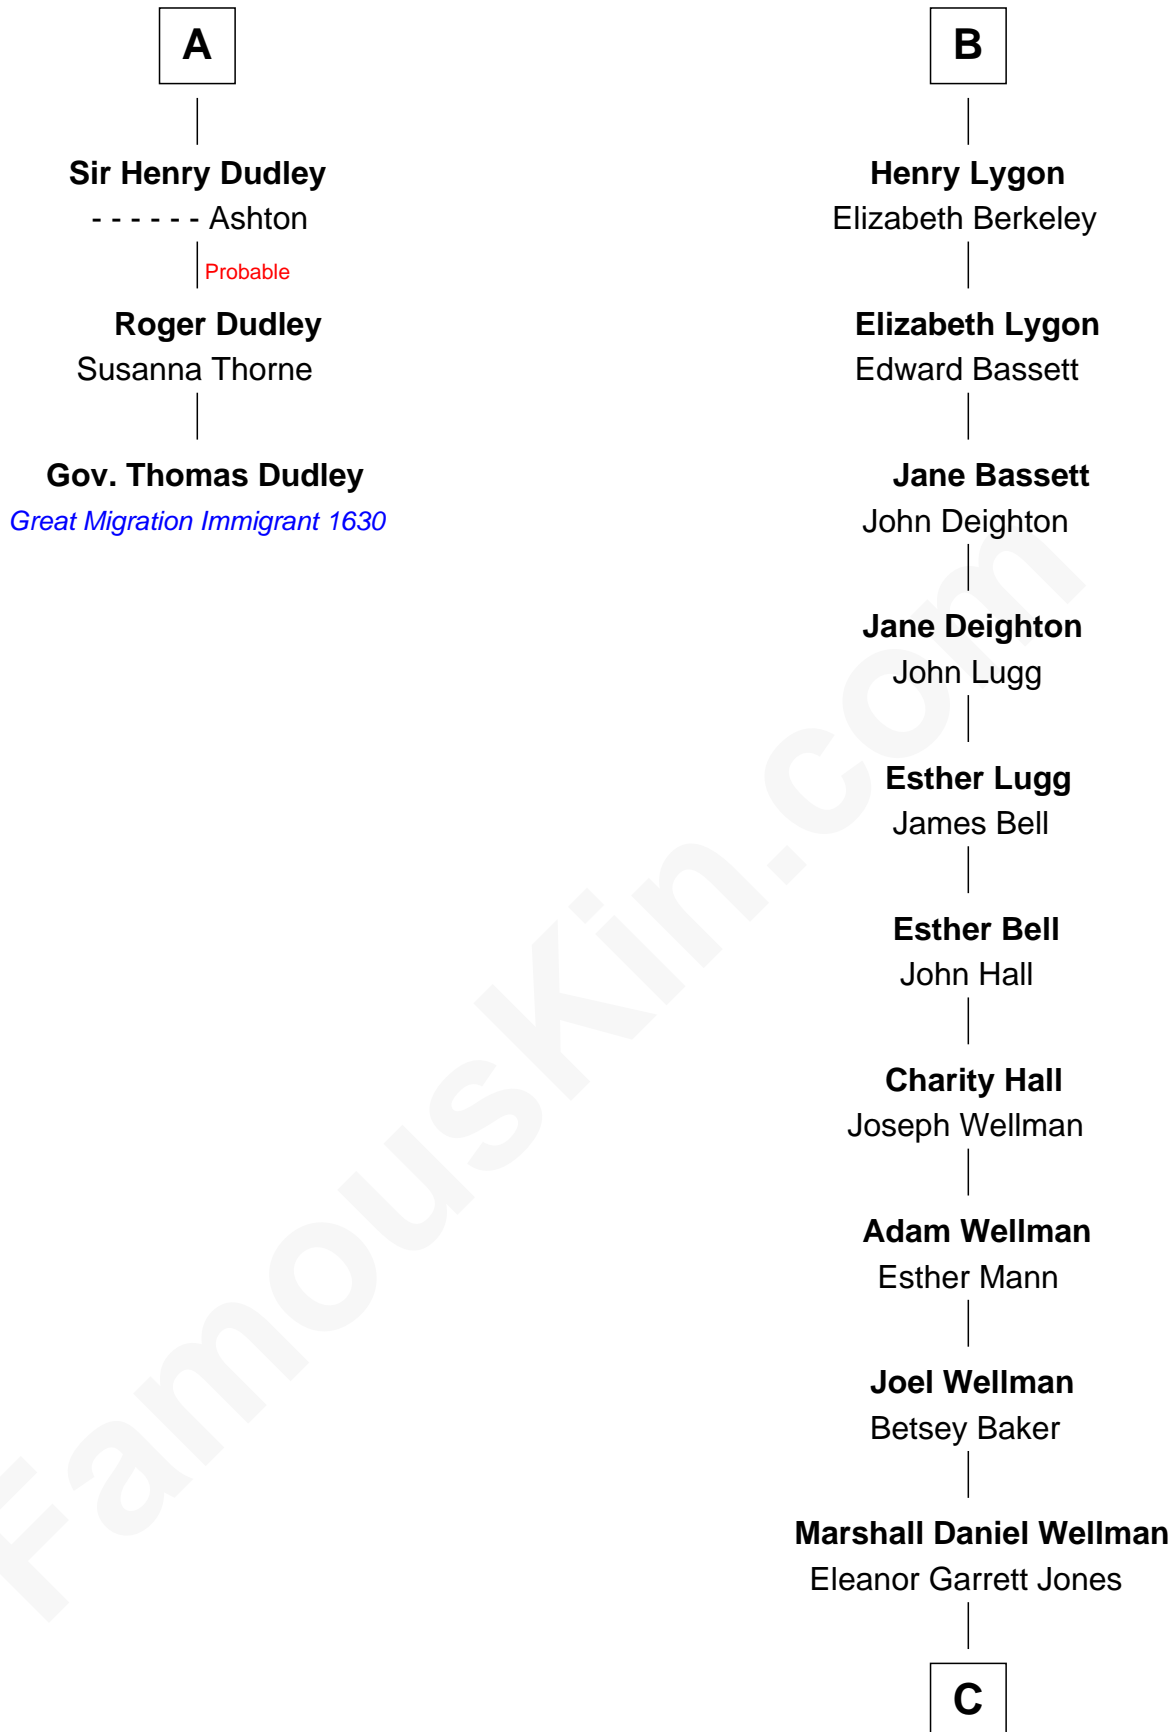

## Relationship Chart of

### Gov. Thomas Dudley

(1576 - 1653) Great Migration Immigrant 1630

9th cousin 9 times removed of

**Jack London**

Author of "The Call of the Wild"

**C**

—  
**Flora Wellman**

William Henry Chaney