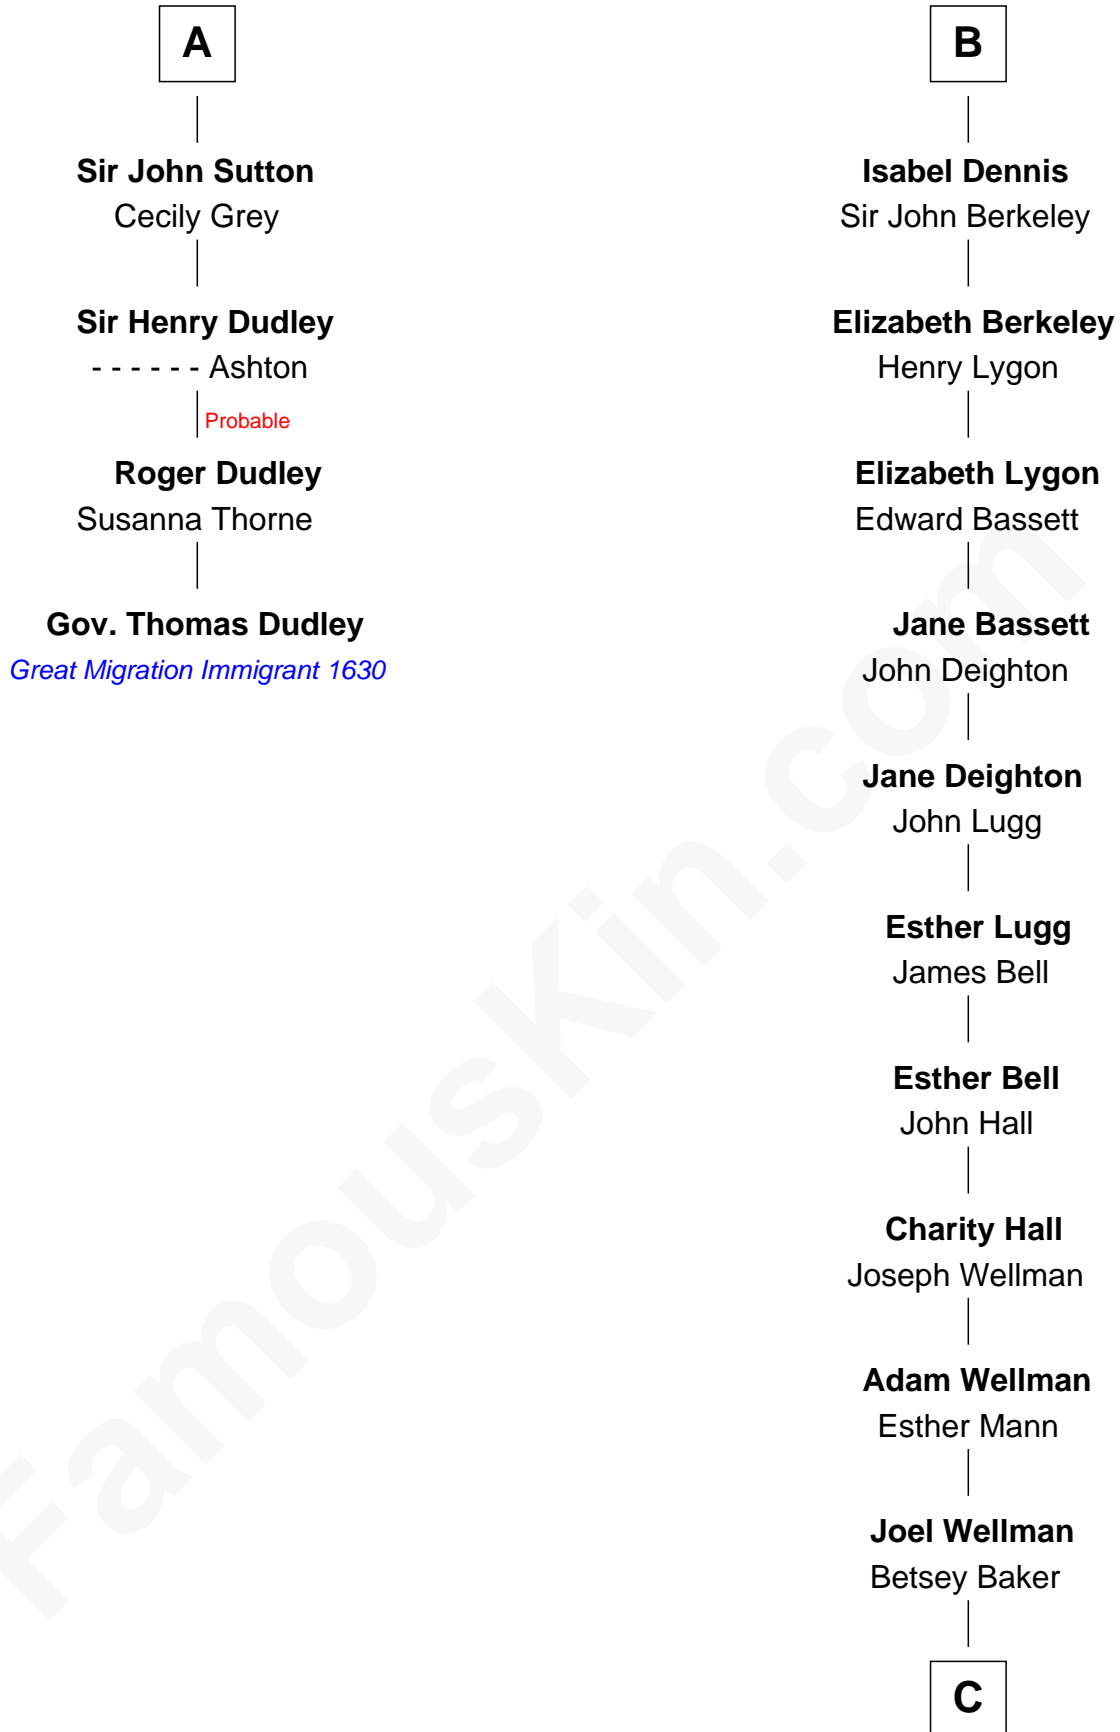

FamousKin.com

Relationship Chart of

Gov. Thomas Dudley

(1576 - 1653) Great Migration Immigrant 1630

10th cousin 9 times removed of

Jack London

Author of "The Call of the Wild"

C

—
Marshall Daniel Wellman

Eleanor Garrett Jones

—
Flora Wellman

William Henry Chaney

—
Jack London

Author of "The Call of the Wild"

FamousKin.com