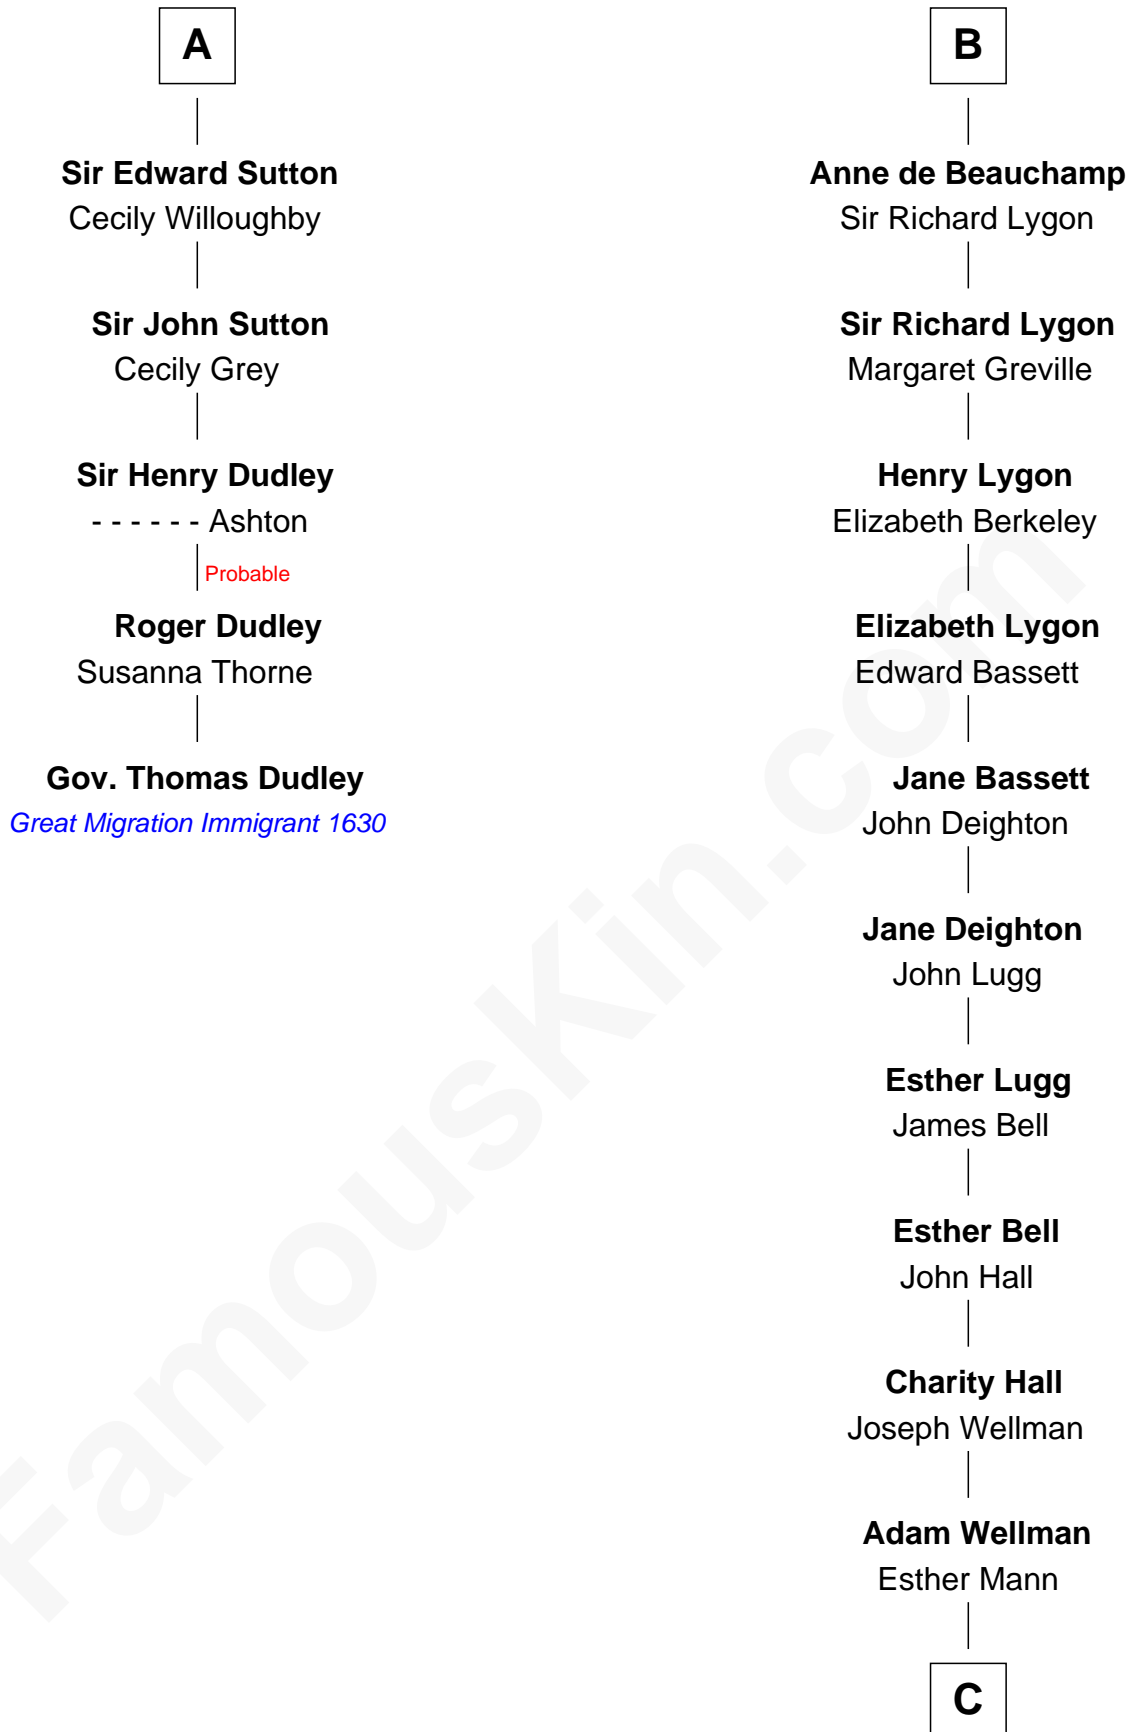

FamousKin.com

Relationship Chart of

Gov. Thomas Dudley

(1576 - 1653) Great Migration Immigrant 1630

11th cousin 9 times removed of

Jack London

Author of "The Call of the Wild"

C

Joel Wellman

Betsey Baker

Marshall Daniel Wellman

Eleanor Garrett Jones

Flora Wellman

William Henry Chaney

Jack London

Author of "The Call of the Wild"