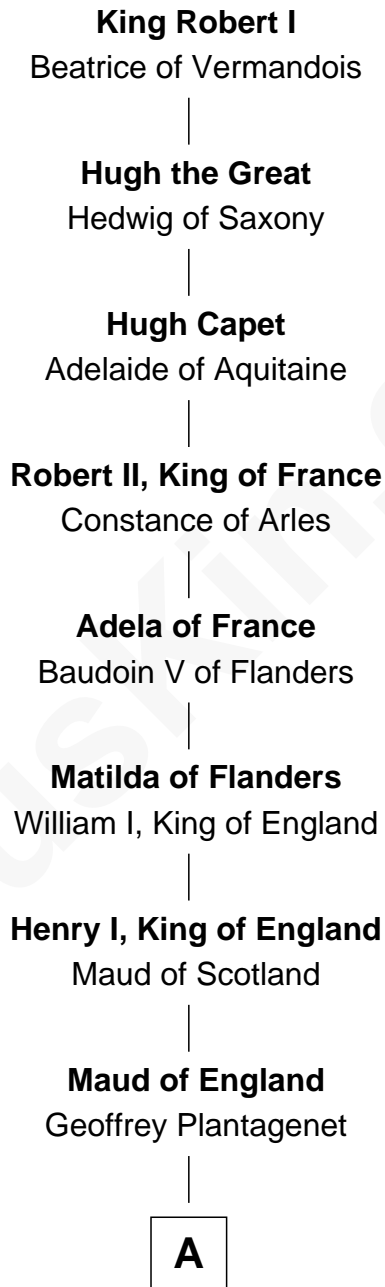

## Relationship Chart of

### Gov. Thomas Dudley

(1576 - 1653) Great Migration Immigrant 1630

20th Great-grandson of

**King Robert I**  
*King of France*

**A**

**Henry II, King of England**

Eleanor of Aquitaine

**John, King of England**

----- Ashton

| Probable

—  
**Roger Dudley**

Susanna Thorne

—  
**Gov. Thomas Dudley**

*Great Migration Immigrant 1630*

FamousKin.com