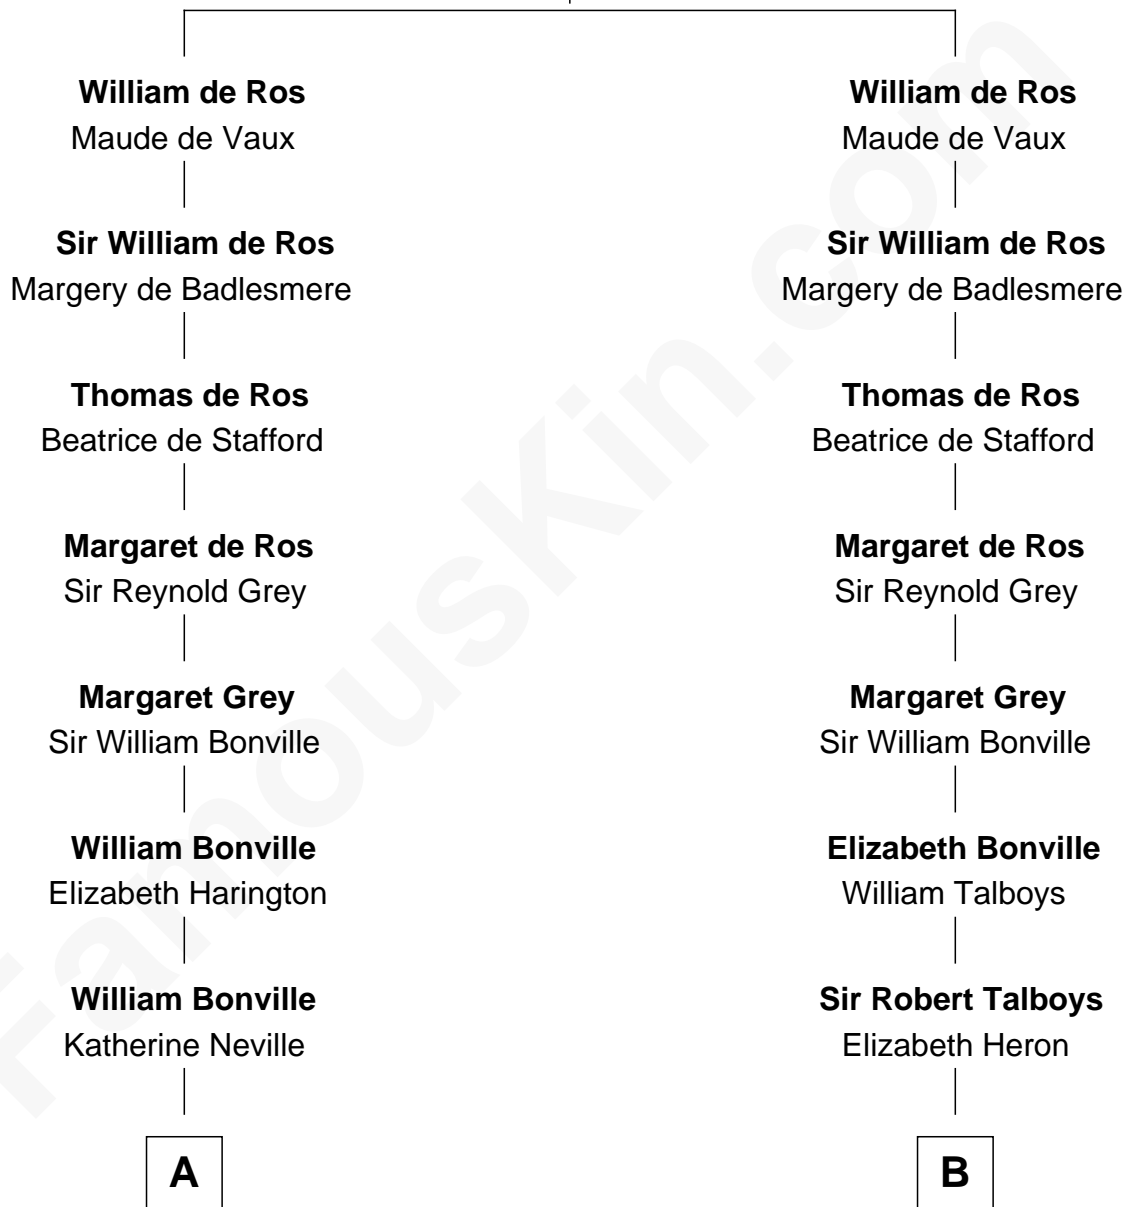

## Relationship Chart of

### Gov. Thomas Dudley

(1576 - 1653) Great Migration Immigrant 1630

11th cousin 10 times removed of

**Thomas Pynchon**  
American Novelist

**Sir Robert de Ros**  
Isabel de Aubeney

C

Dr. William Henry Cogswell