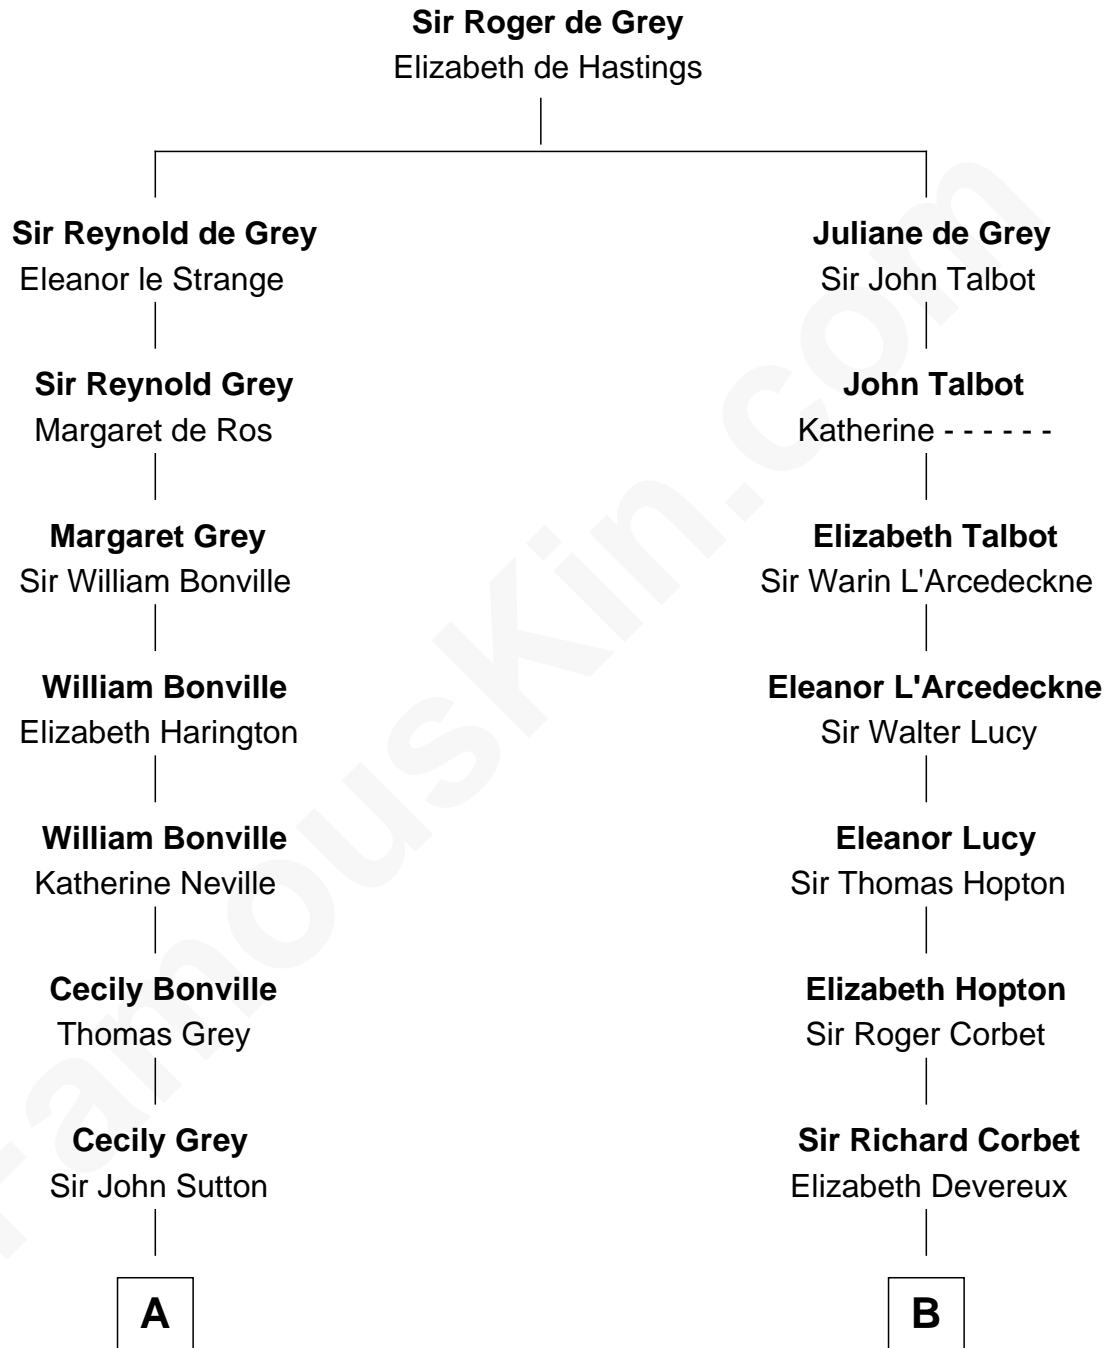

FamousKin.com

Relationship Chart of

Gov. Thomas Dudley

(1576 - 1653) Great Migration Immigrant 1630

9th cousin 12 times removed of

Allen Dulles

5th Director of the C.I.A.

C

Joanna Leffingwell

Charles Lathrop

Harriet Wadsworth Lathrop

Rev. Miron Winslow

Harriet Lathrop Winslow

Rev. John Welsh Dulles

Allen Macy Dulles

Edith Foster