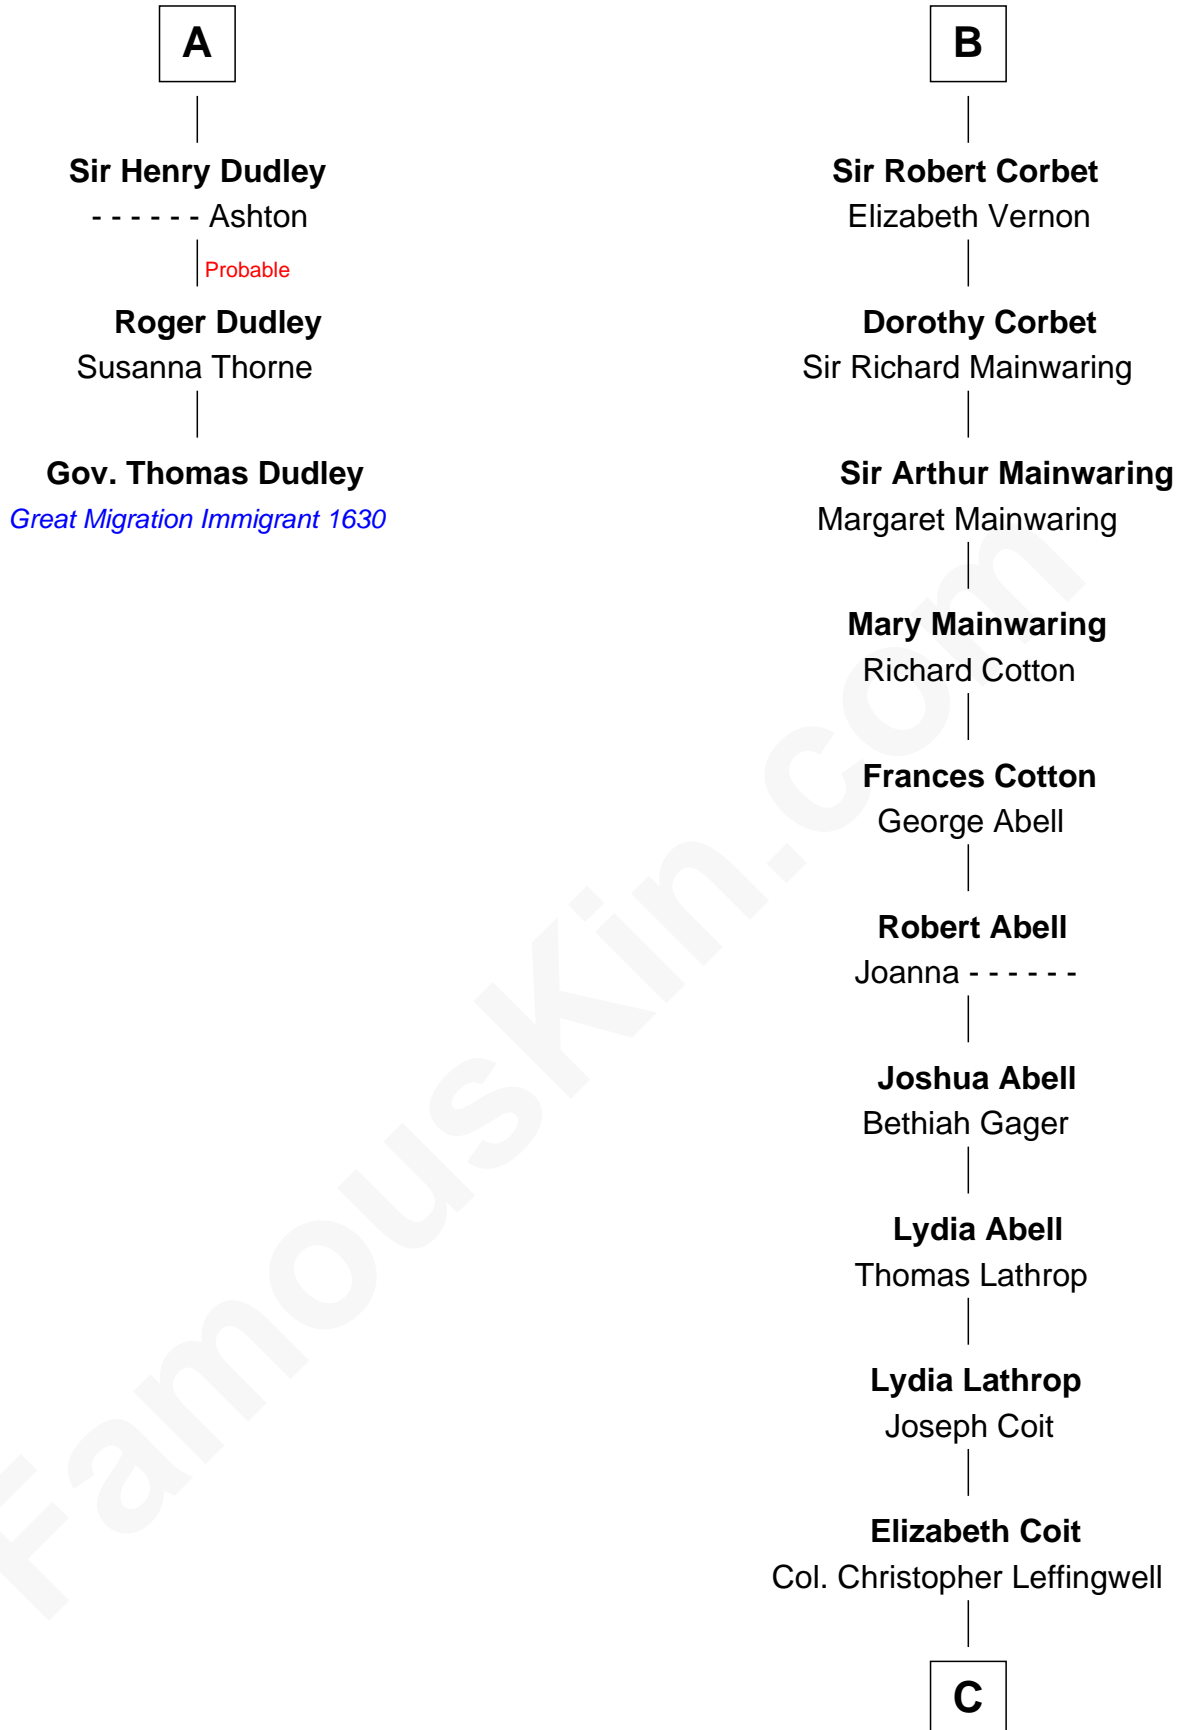

FamousKin.com

Relationship Chart of

Gov. Thomas Dudley

(1576 - 1653) Great Migration Immigrant 1630

9th cousin 12 times removed of

Allen Dulles

5th Director of the C.I.A.

C

Joanna Leffingwell

Charles Lathrop

Harriet Wadsworth Lathrop

Rev. Miron Winslow

Harriet Lathrop Winslow

Rev. John Welsh Dulles

Allen Macy Dulles

Edith Foster