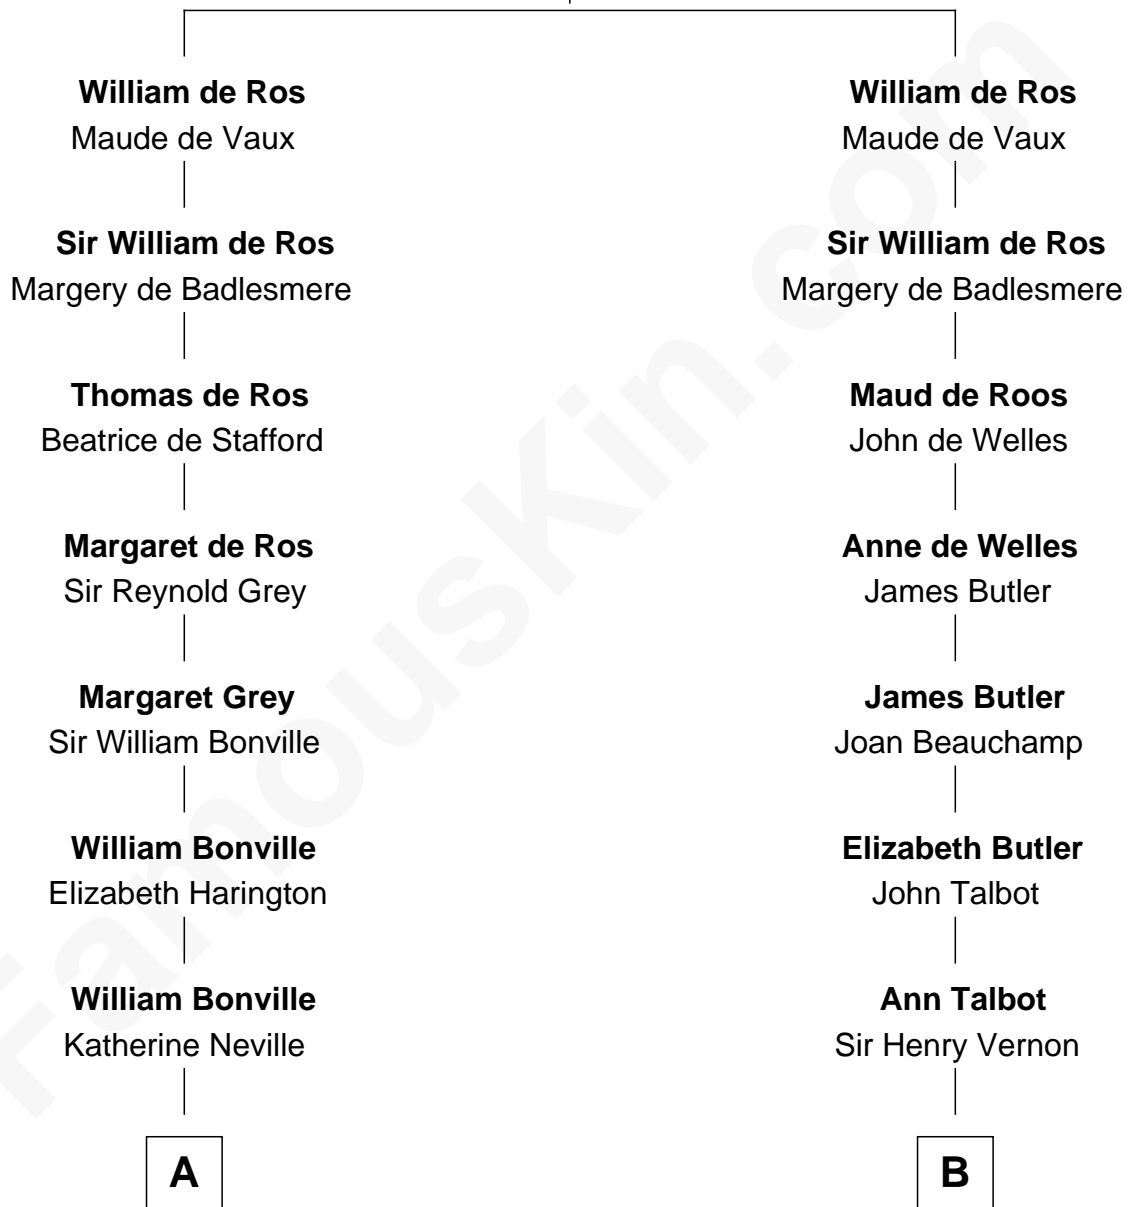

## Relationship Chart of

### Gov. Thomas Dudley

(1576 - 1653) Great Migration Immigrant 1630

11th cousin 10 times removed of

**Allen Dulles**

5th Director of the C.I.A.

**Sir Robert de Ros**

Isabel de Aubeney

**C**

**Joanna Leffingwell**

Charles Lathrop

**Harriet Wadsworth Lathrop**

Rev. Miron Winslow

**Harriet Lathrop Winslow**

Rev. John Welsh Dulles

**Allen Macy Dulles**

Edith Foster