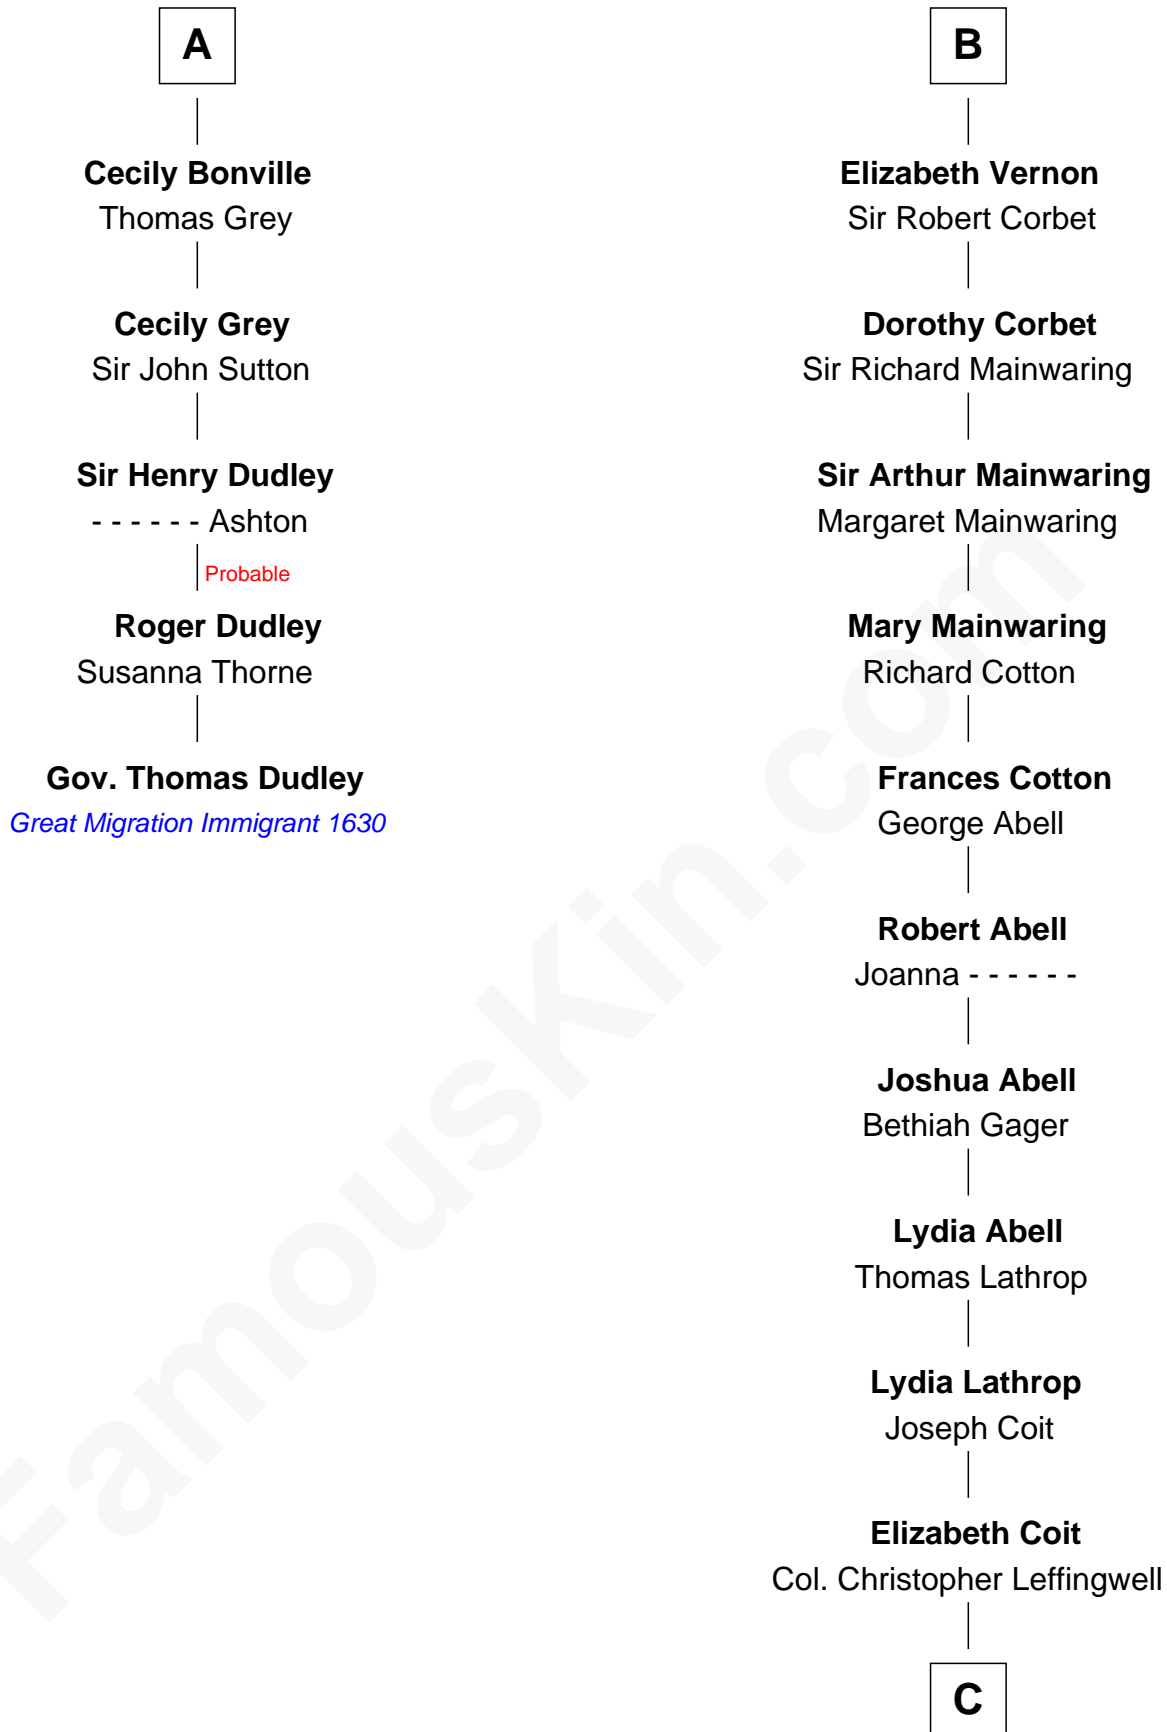

## Relationship Chart of

### Gov. Thomas Dudley

(1576 - 1653) Great Migration Immigrant 1630

11th cousin 10 times removed of

**Allen Dulles**

5th Director of the C.I.A.

**Sir Robert de Ros**

Isabel de Aubeney

**C**

**Joanna Leffingwell**

Charles Lathrop

**Harriet Wadsworth Lathrop**

Rev. Miron Winslow

**Harriet Lathrop Winslow**

Rev. John Welsh Dulles

**Allen Macy Dulles**

Edith Foster