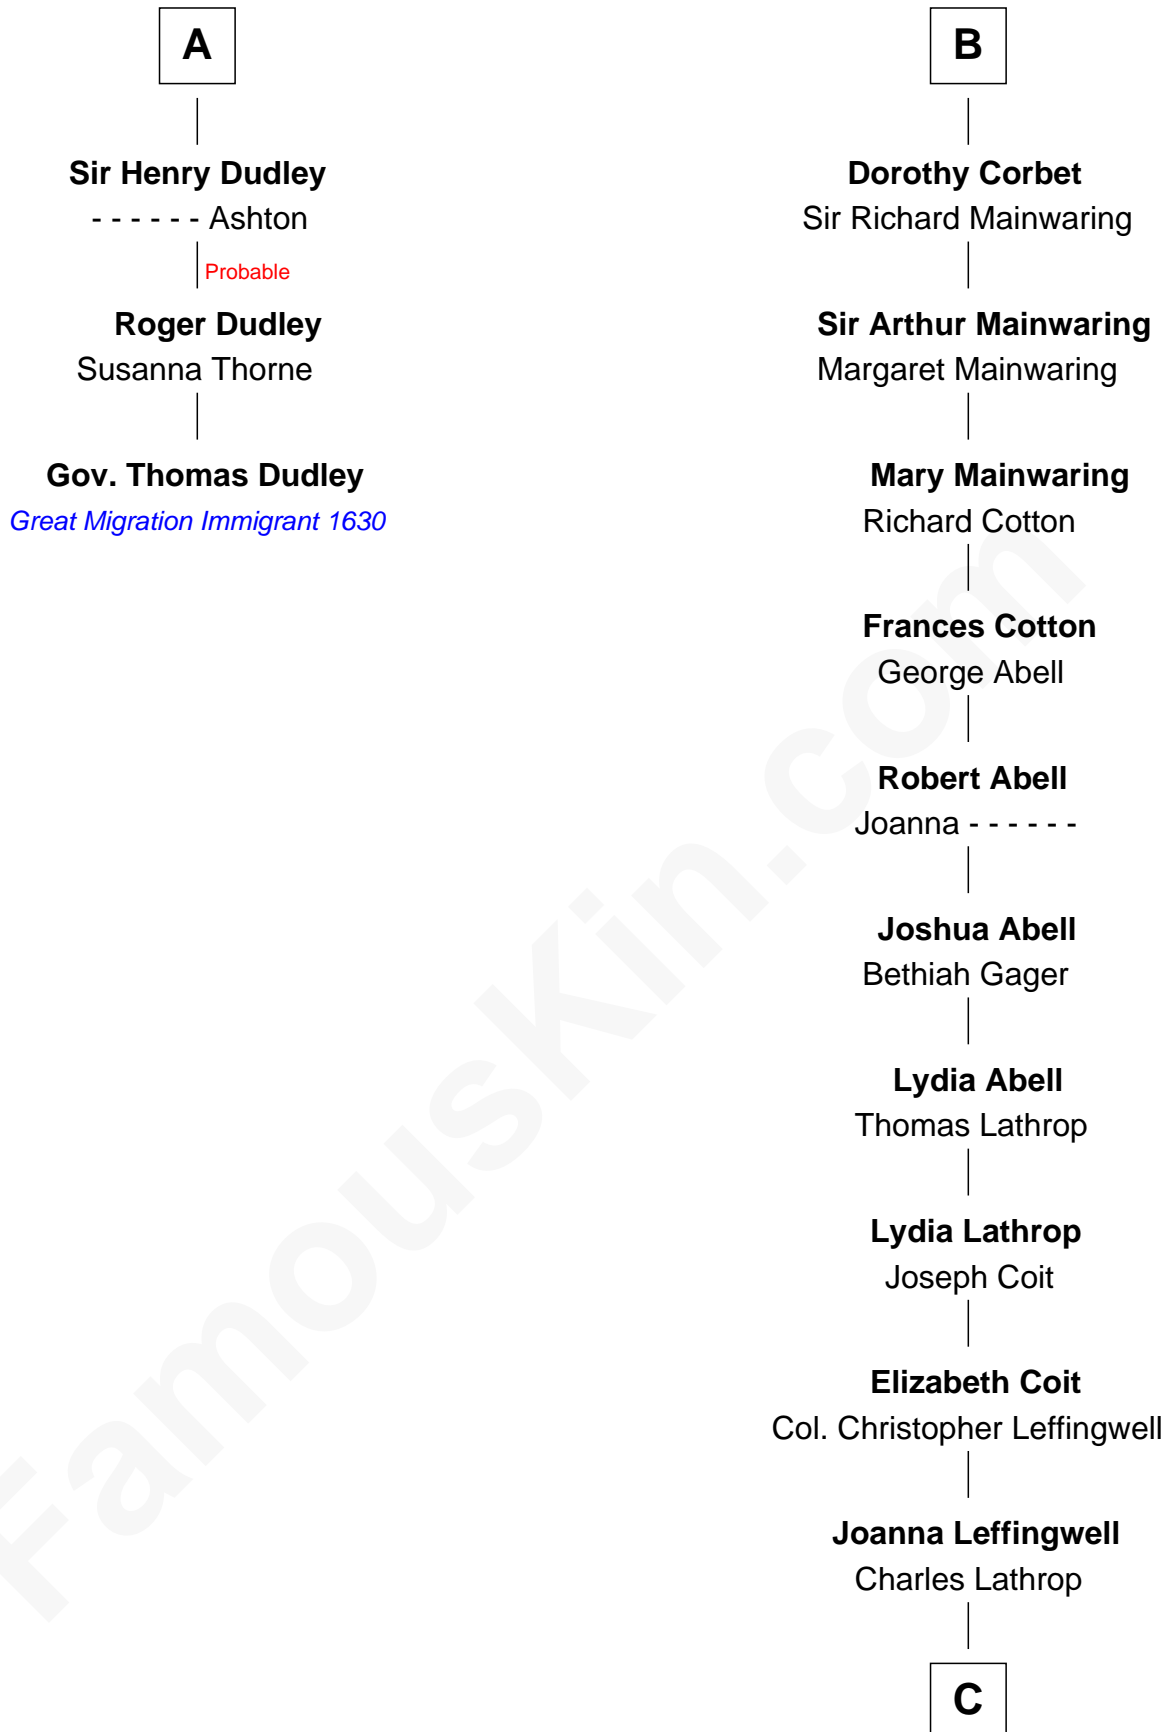

FamousKin.com

Relationship Chart of

Gov. Thomas Dudley

(1576 - 1653) Great Migration Immigrant 1630

9th cousin 11 times removed of

Allen Dulles

5th Director of the C.I.A.

Ralph de Stafford
Margaret de Audley

Beatrice de Stafford

Thomas de Ros

Margaret de Ros

Sir Reynold Grey

Margaret Grey

Sir William Bonville

William Bonville

Elizabeth Harington

Sir Walter Devereux

Elizabeth Devereux

Sir Richard Corbet

Sir Robert Corbet

Elizabeth Vernon

B

C

—
Harriet Wadsworth Lathrop