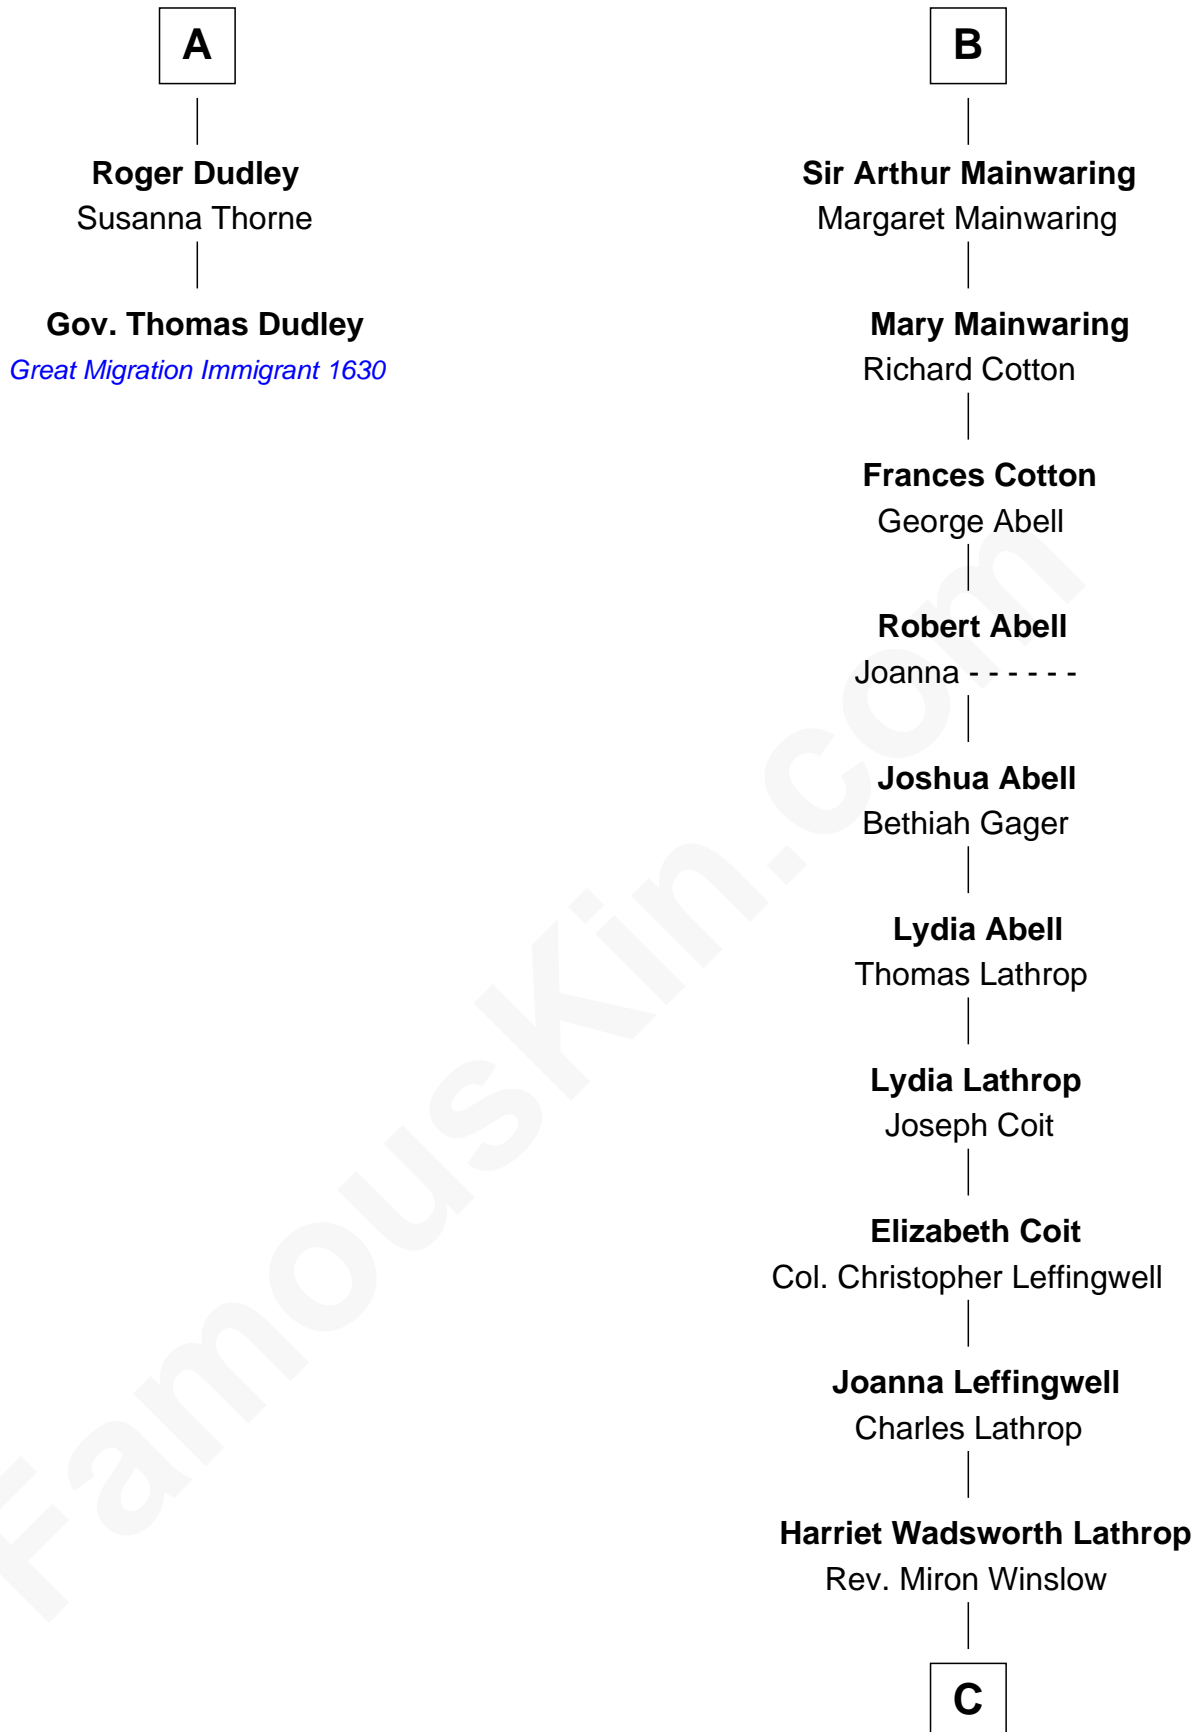

FamousKin.com

Relationship Chart of

Gov. Thomas Dudley

(1576 - 1653) Great Migration Immigrant 1630

8th cousin 11 times removed of

Allen Dulles

5th Director of the C.I.A.

C

Harriet Lathrop Winslow

Rev. John Welsh Dulles

Allen Macy Dulles

Edith Foster

Allen Dulles

5th Director of the C.I.A.

FamousKin.com