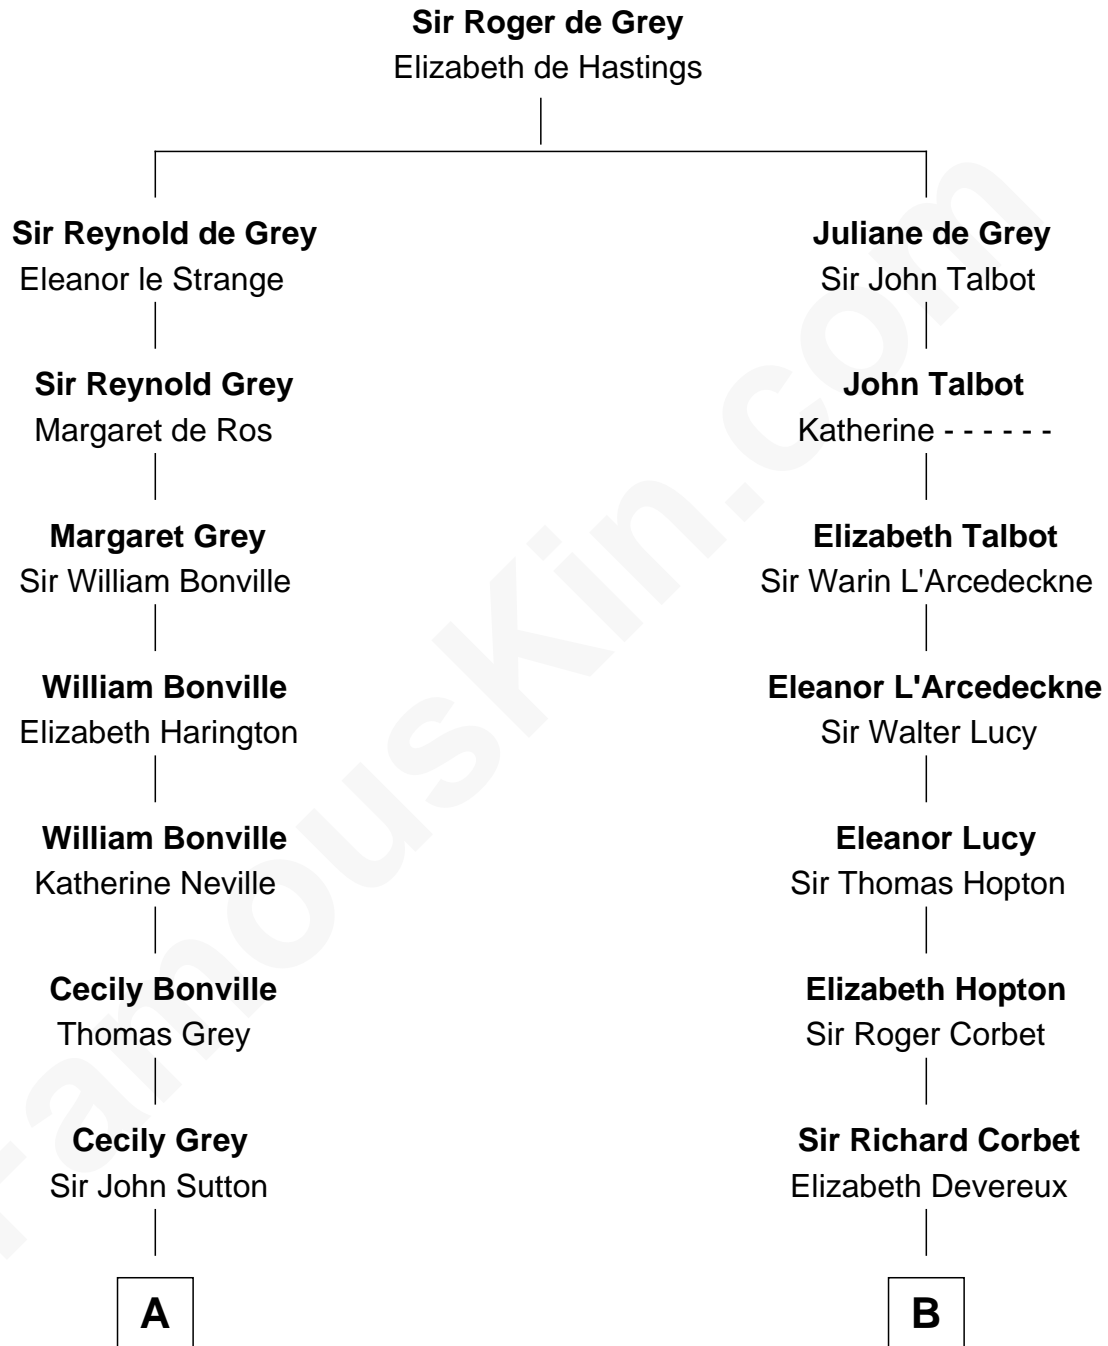

## Relationship Chart of

### Gov. Thomas Dudley

(1576 - 1653) Great Migration Immigrant 1630

9th cousin 12 times removed of

**John Foster Dulles**

52nd U.S. Secretary of State

**C**

**Joanna Leffingwell**

Charles Lathrop

**Harriet Wadsworth Lathrop**

Rev. Miron Winslow

**Harriet Lathrop Winslow**

Rev. John Welsh Dulles

**Allen Macy Dulles**

Edith Foster

**John Foster Dulles**

*52nd U.S. Secretary of State*