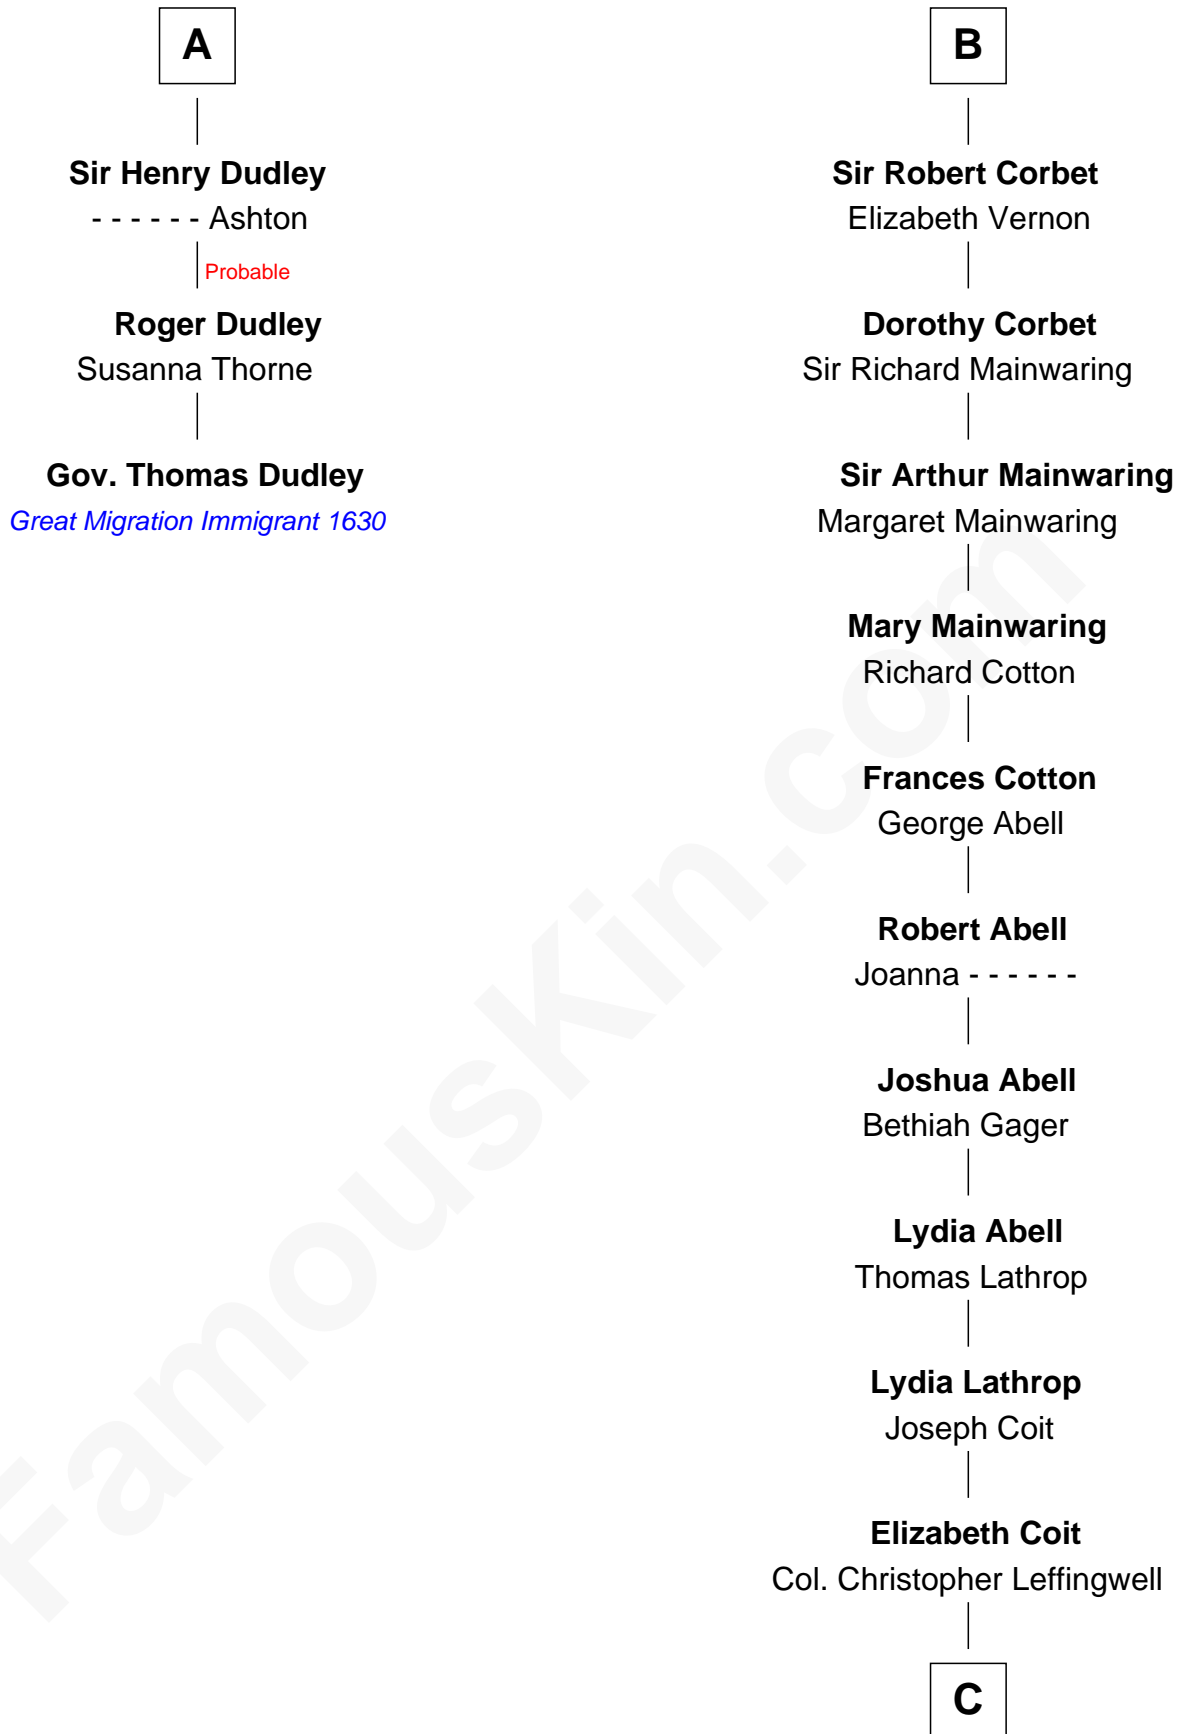

## Relationship Chart of

### Gov. Thomas Dudley

(1576 - 1653) Great Migration Immigrant 1630

9th cousin 12 times removed of

**John Foster Dulles**

52nd U.S. Secretary of State

**C**

**Joanna Leffingwell**

Charles Lathrop

**Harriet Wadsworth Lathrop**

Rev. Miron Winslow

**Harriet Lathrop Winslow**

Rev. John Welsh Dulles

**Allen Macy Dulles**

Edith Foster

**John Foster Dulles**

*52nd U.S. Secretary of State*