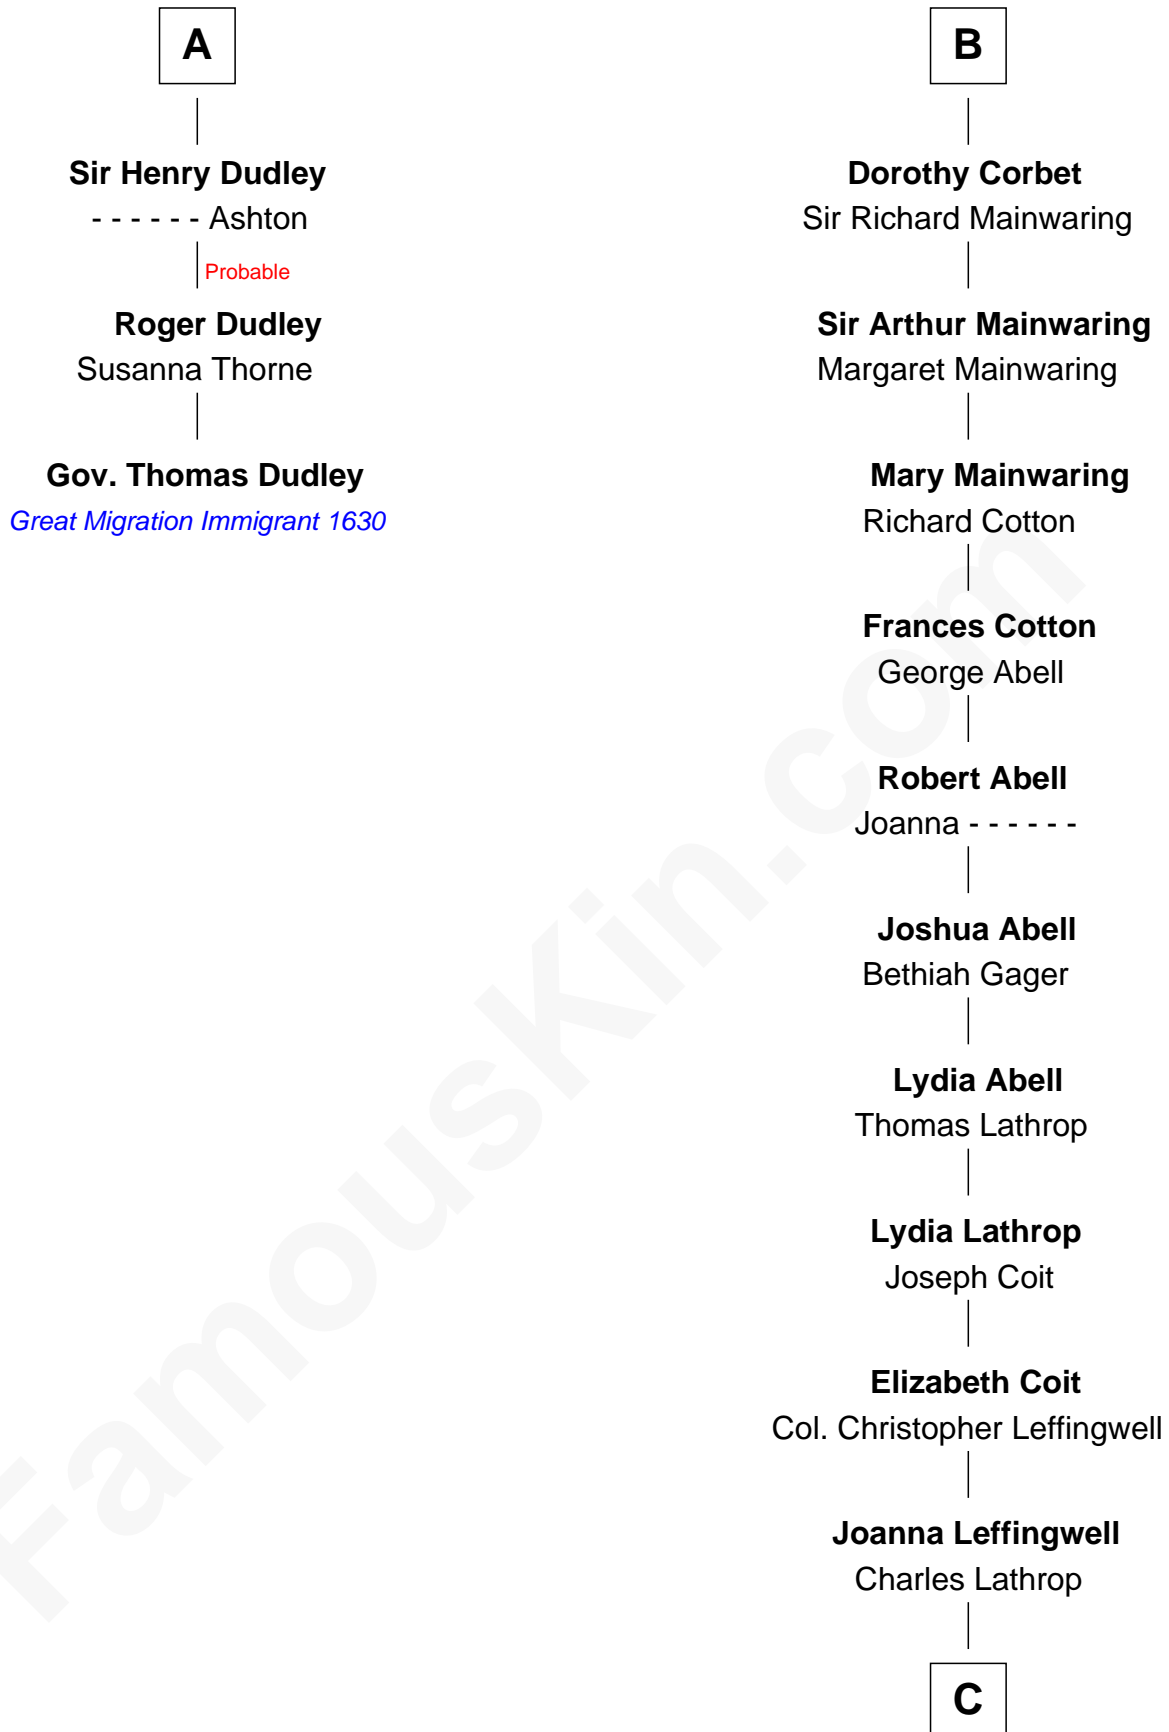

FamousKin.com

Relationship Chart of

Gov. Thomas Dudley

(1576 - 1653) Great Migration Immigrant 1630

9th cousin 11 times removed of

John Foster Dulles

52nd U.S. Secretary of State

C

—
Harriet Wadsworth Lathrop

Rev. Miron Winslow

—
Harriet Lathrop Winslow

Rev. John Welsh Dulles

—
Allen Macy Dulles

Edith Foster

—
John Foster Dulles

52nd U.S. Secretary of State