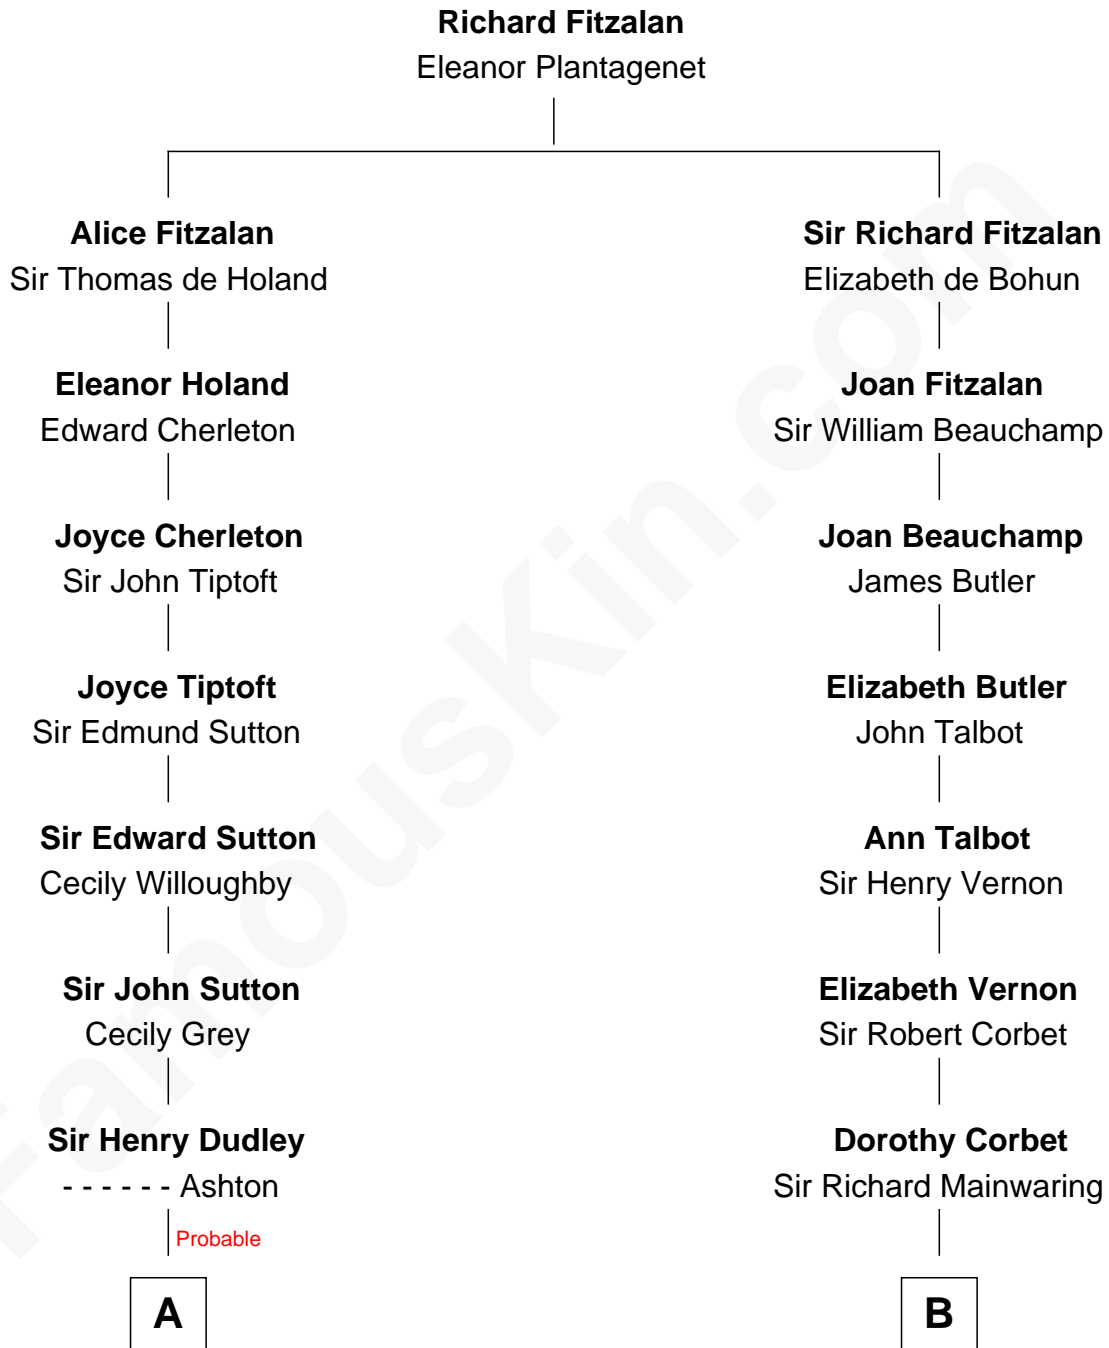

FamousKin.com

Relationship Chart of

Gov. Thomas Dudley

(1576 - 1653) Great Migration Immigrant 1630

8th cousin 11 times removed of

John Foster Dulles

52nd U.S. Secretary of State

C

Harriet Lathrop Winslow

Rev. John Welsh Dulles

Allen Macy Dulles

Edith Foster

John Foster Dulles

52nd U.S. Secretary of State

FamousKin.com