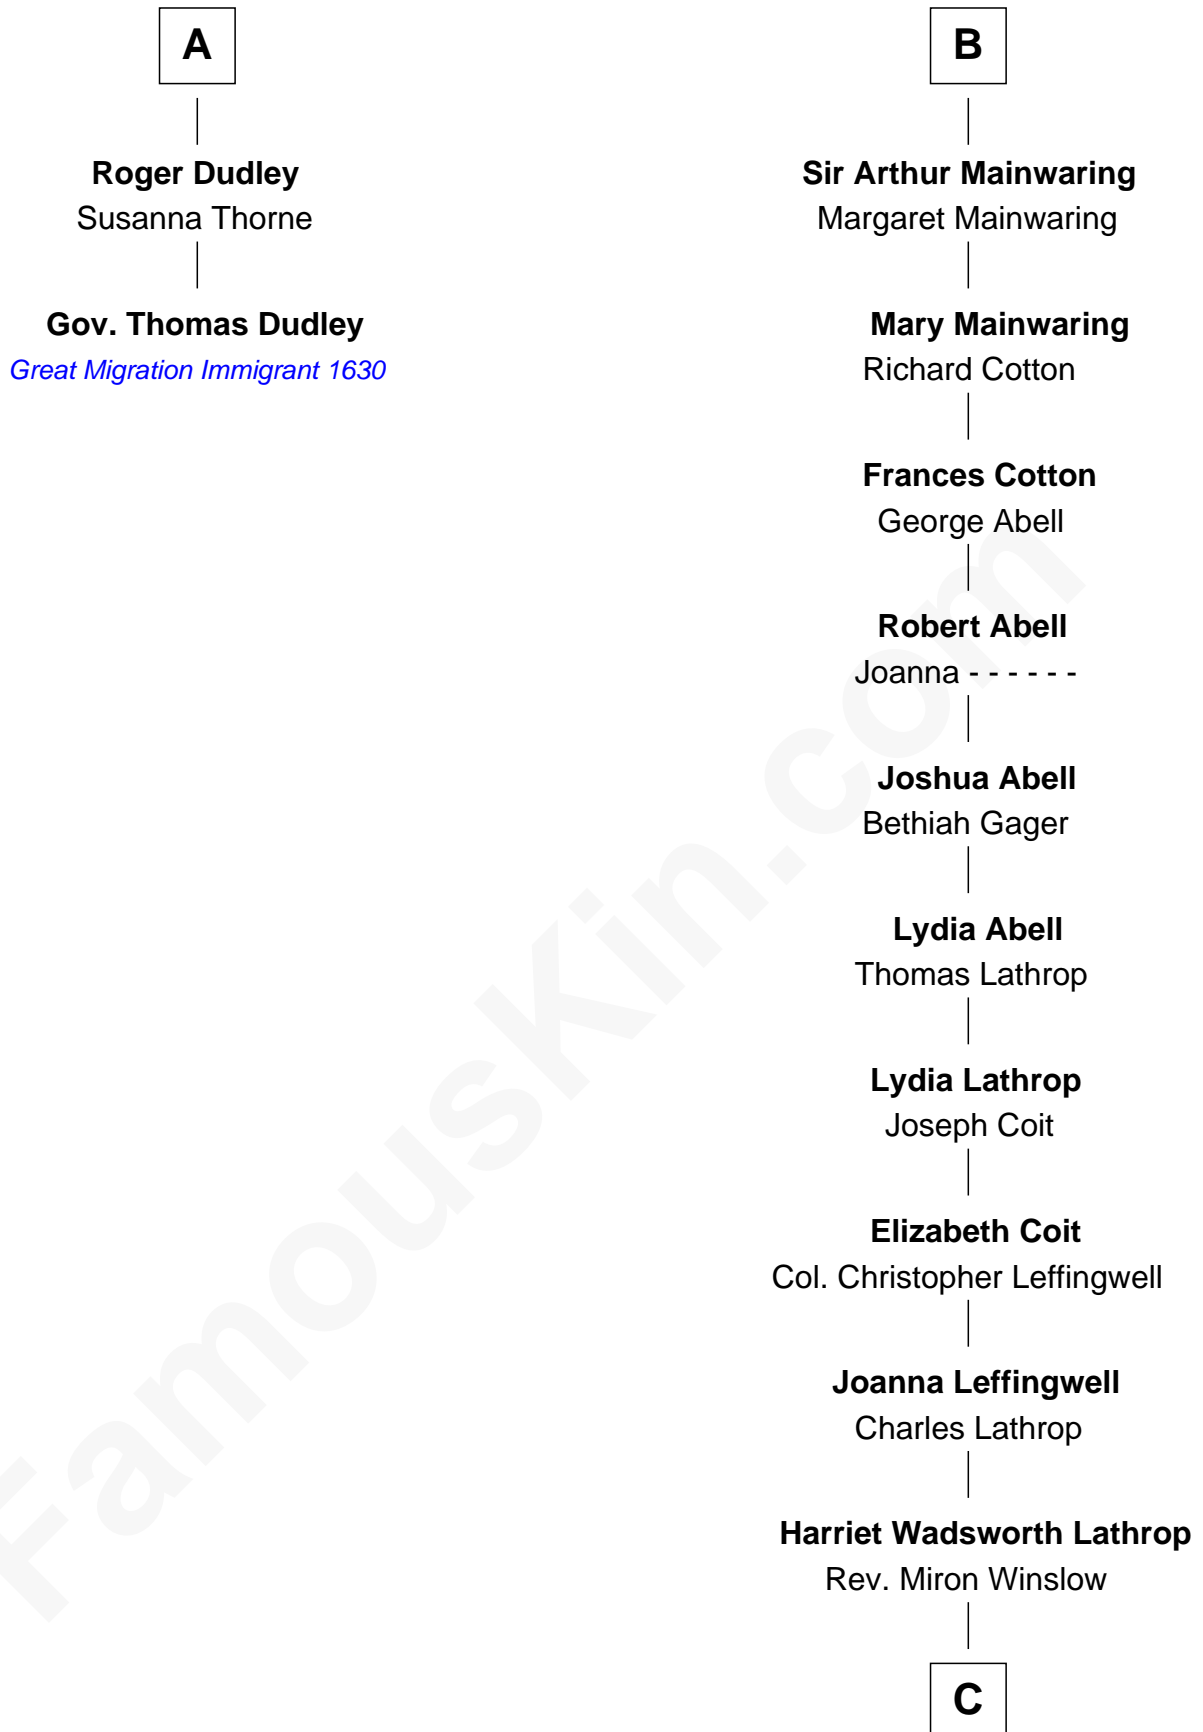

FamousKin.com

Relationship Chart of

Gov. Thomas Dudley

(1576 - 1653) Great Migration Immigrant 1630

8th cousin 11 times removed of

John Foster Dulles

52nd U.S. Secretary of State

C

Harriet Lathrop Winslow

Rev. John Welsh Dulles

Allen Macy Dulles

Edith Foster

John Foster Dulles

52nd U.S. Secretary of State

FamousKin.com